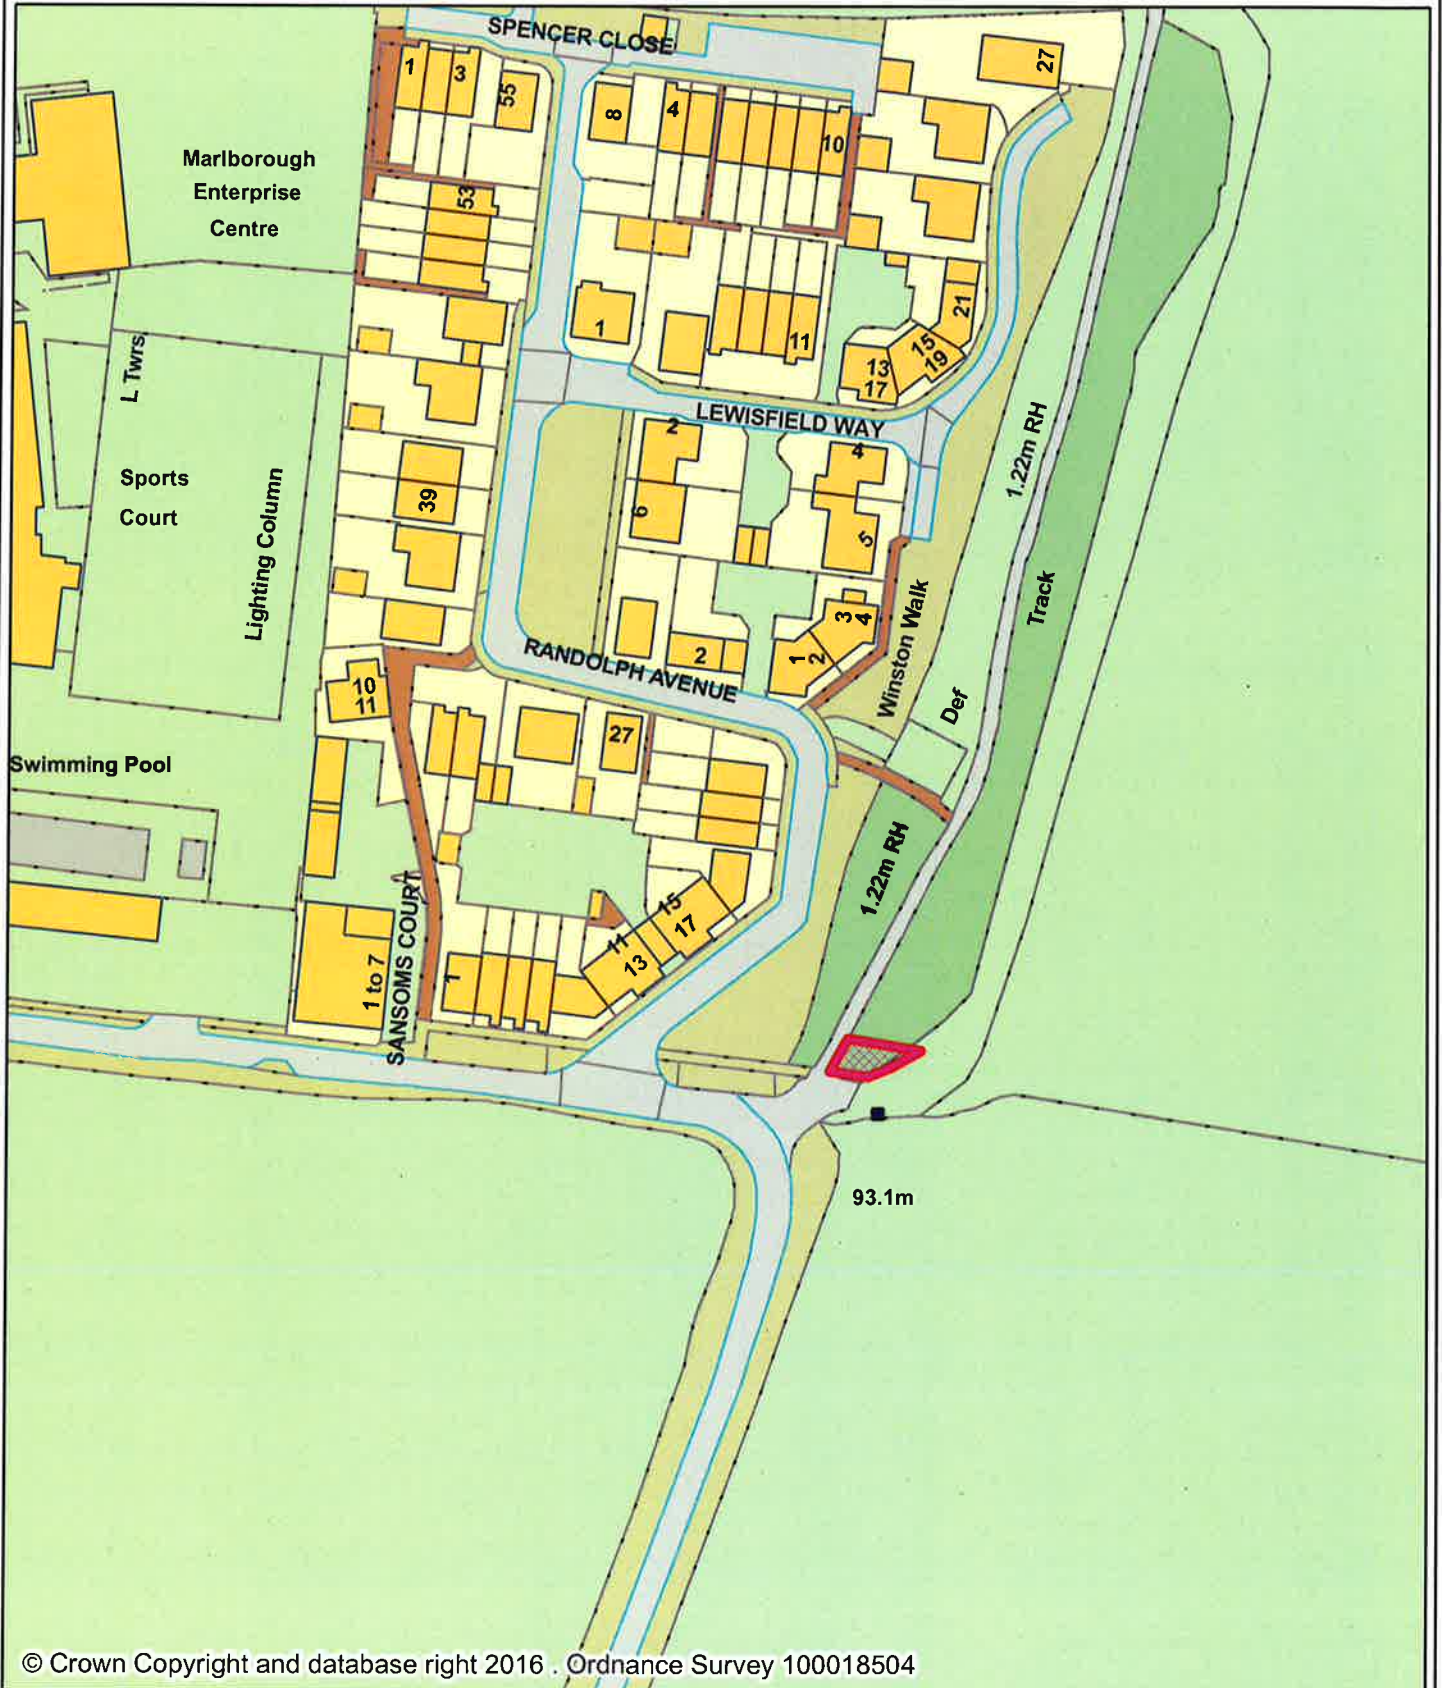

Not Set

Not Set

© Crown Copyright and database right 2016 . Ordnance Survey 100018504

Cherwell
DISTRICT COUNCIL
NORTH OXFORDSHIRE

NORTH
Scale: 1:1,250

Organisation	Cherwell District Council
Department	Department
Comments	Not Set
Date	02/02/2016
PSMA Number	100018504