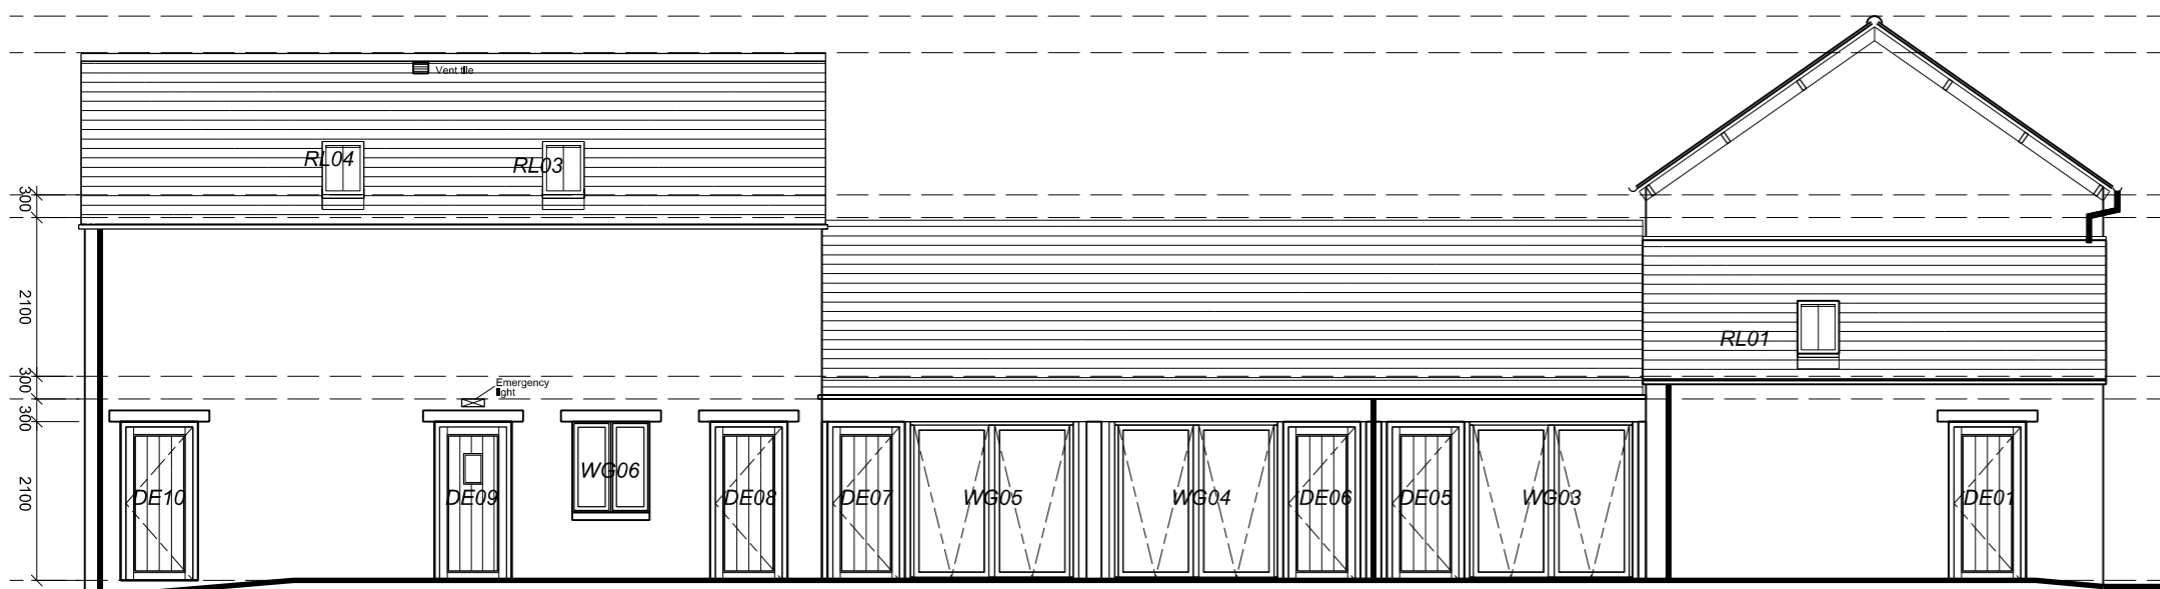

North Elevation

West Elevation

Rev	Description	Date
P5	North elevation windows revised.	13/04/17
P4	North elevation windows revised.	07/04/17
P3	North elevation windows revised.	20/10/16

Partner	Drawn	Date
BWD	BRM	Aug 2016

Project  
**The Lion,  
Wendlebury  
New Accommodation**

Title  
**Proposed Elevations  
North & West**

Drawing Reference  
**16030**

Drawing No	Revision	Status
<b>031</b>	<b>P5</b>	<b>S0</b>

Scale  
**1:100 @ A3**