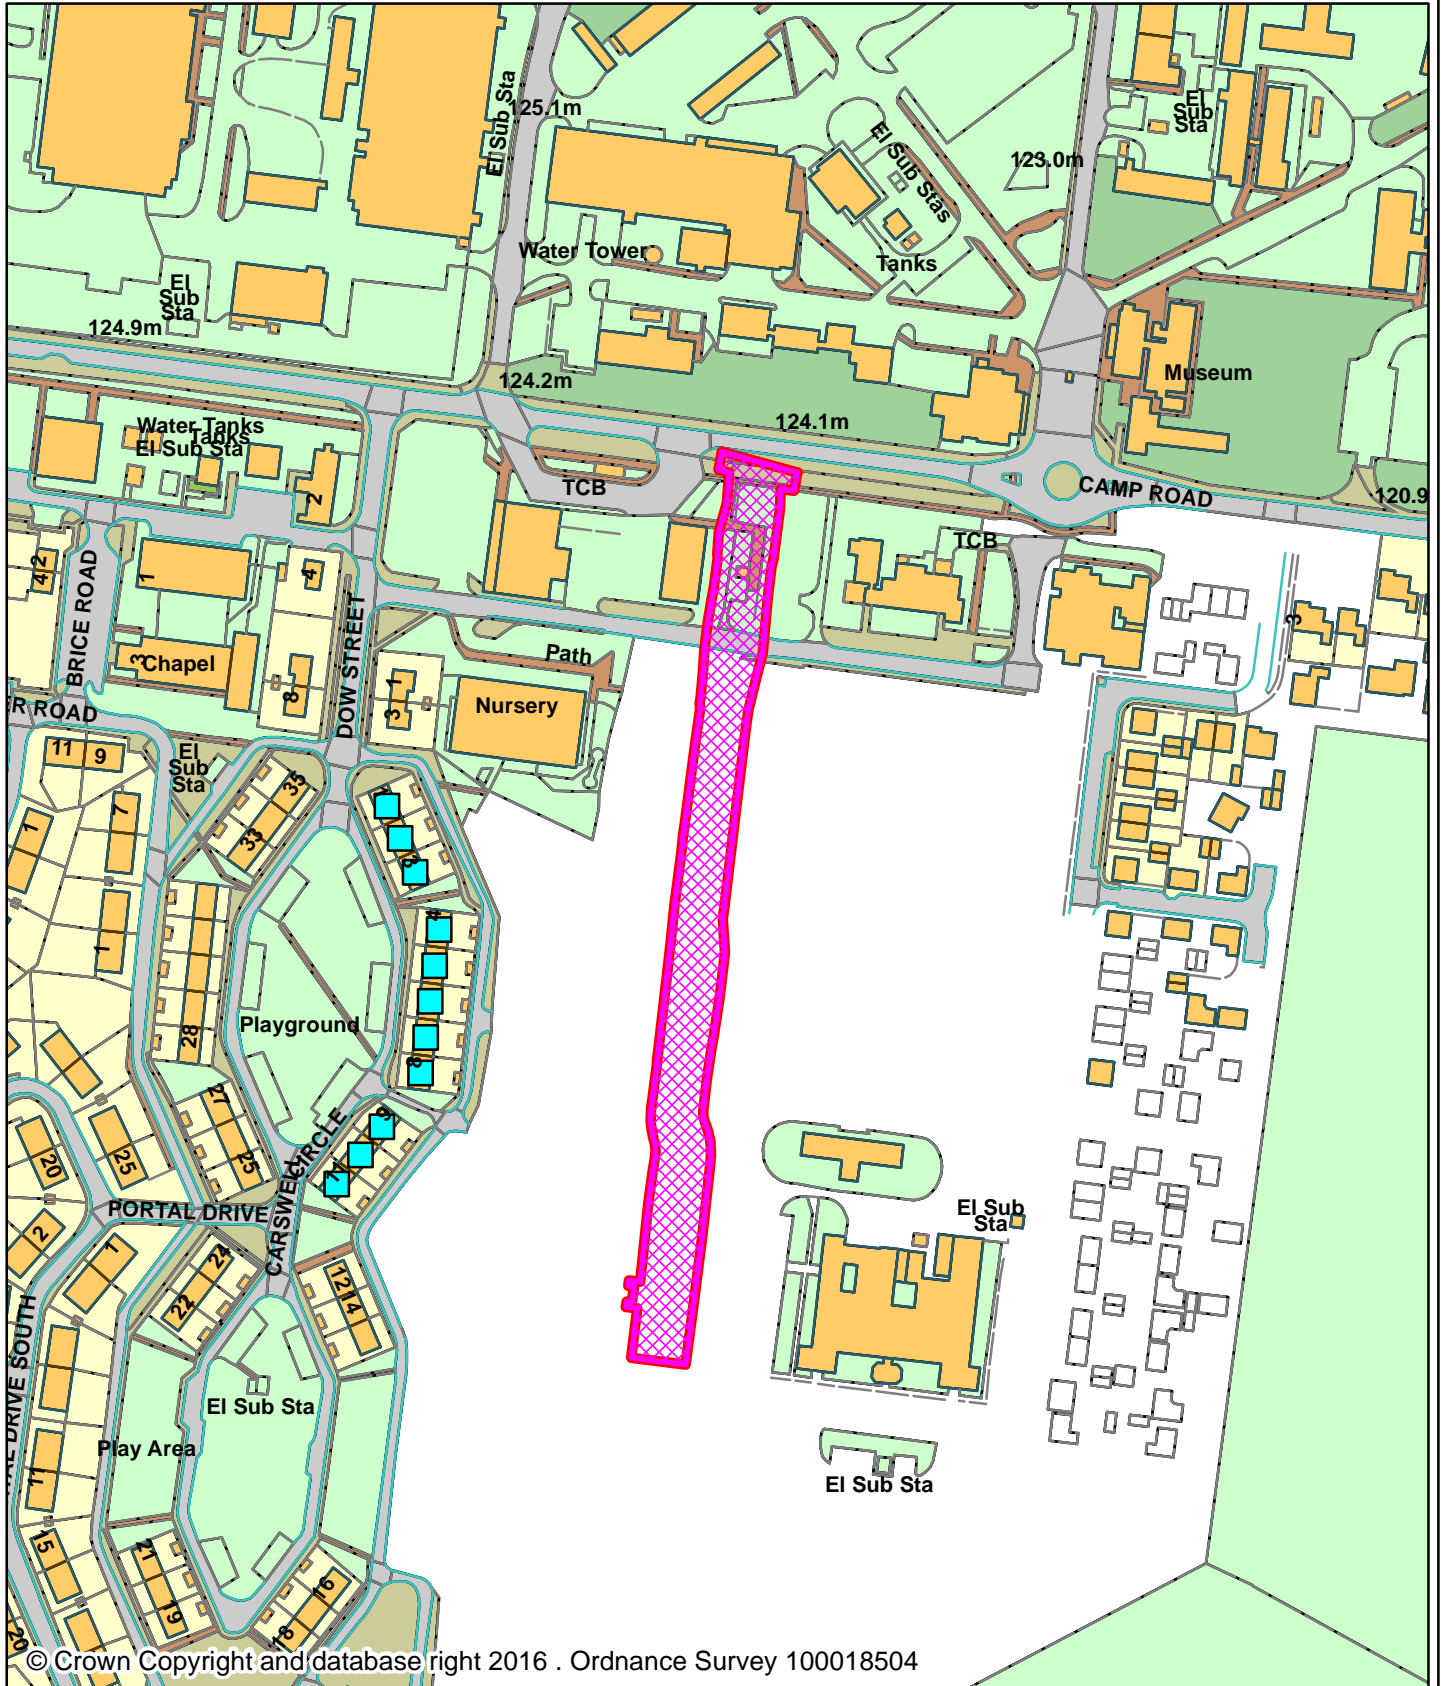

16/00264/F

New Access Road Adj to Camp Road, Upper Heyford

Organisation	Cherwell District Council
Department	Department
Comments	
Date	22/02/2016
PSMA Number	100018504