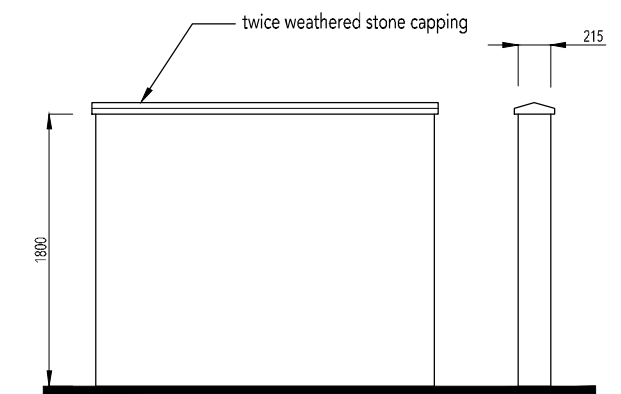

REVISION/S:

..

600mm High Screen Wall

Side Access Gate 1800mm High

Retractable Metal Bollard

1000mm High Bow Top Railings

PLEASE NOTE:

MATERIALS TO SCREEN WALLS & MASONRY PIERS TO BE INDICATED ON MATERIALS LAYOUT DRG NO: 0521-PH6-108.

Close Board Fence 1800mm High

Plot Division Panel Fence 1800mm High

1800mm High Screen Wall