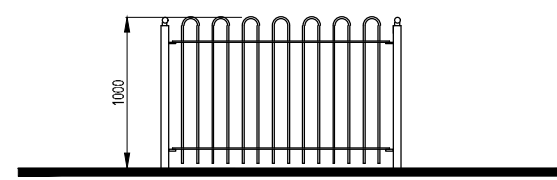

REVISION/S:

..

600mm High Screen Wall

Side Access Gate 1800mm High

Retractable Metal Bollard

1000mm High Bow Top Railings

PLEASE NOTE:

MATERIALS TO SCREEN WALLS & MASONRY PIERS TO BE INDICATED ON MATERIALS LAYOUT DRG NO: 0521-PH6-108.

Close Board Fence 1800mm High

Plot Division Panel Fence 1800mm High

1800mm High Screen Wall