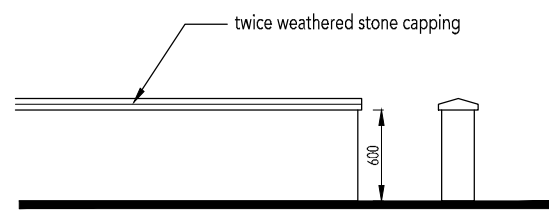

REVISION/S:

..

600mm High Screen Wall

Side Access Gate 1800mm High

Retractable Metal Bollard

1000mm High Bow Top Railings

PLEASE NOTE:

MATERIALS TO SCREEN WALLS & MASONRY PIERS TO BE INDICATED ON MATERIALS LAYOUT DRG NO: 0521-PH6-108.

Close Board Fence 1800mm High

Plot Division Panel Fence 1800mm High

1800mm High Screen Wall