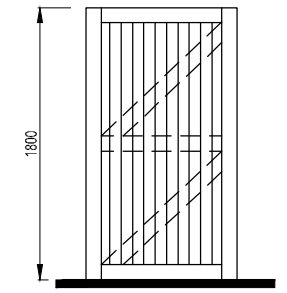

REVISION/S:

..

600mm High Screen Wall

Side Access Gate 1800mm High

Retractable Metal Bollard

1000mm High Bow Top Railings

PLEASE NOTE:

MATERIALS TO SCREEN WALLS & MASONRY PIERS TO BE INDICATED ON MATERIALS LAYOUT DRG NO: 0521-PH6-108.

Close Board Fence 1800mm High

Plot Division Panel Fence 1800mm High

1800mm High Screen Wall