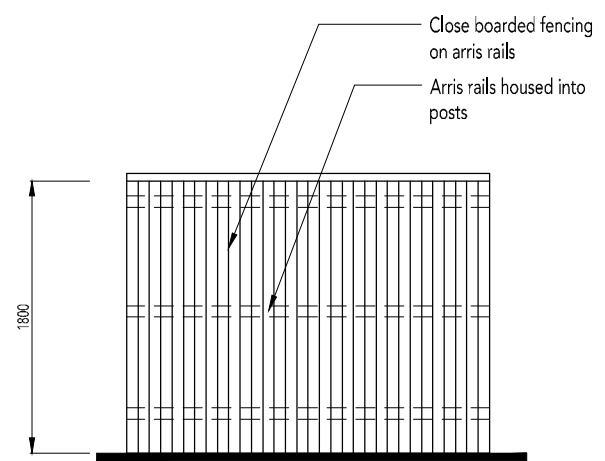

REVISION/S:

..

600mm High Screen Wall

Side Access Gate 1800mm High

Retractable Metal Bollard

1000mm High Bow Top Railings

PLEASE NOTE:

MATERIALS TO SCREEN WALLS & MASONRY PIERS TO BE INDICATED ON MATERIALS LAYOUT DRG NO: 0521-PH6-108.

Close Board Fence 1800mm High

Plot Division Panel Fence 1800mm High

1800mm High Screen Wall