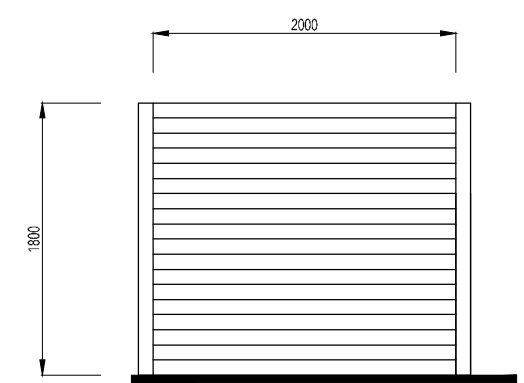

REVISION/S:

..

600mm High Screen Wall

Side Access Gate 1800mm High

Retractable Metal Bollard

1000mm High Bow Top Railings

PLEASE NOTE:

MATERIALS TO SCREEN WALLS & MASONRY PIERS TO BE INDICATED ON MATERIALS LAYOUT DRG NO: 0521-PH6-108.

Close Board Fence 1800mm High

Plot Division Panel Fence 1800mm High

1800mm High Screen Wall