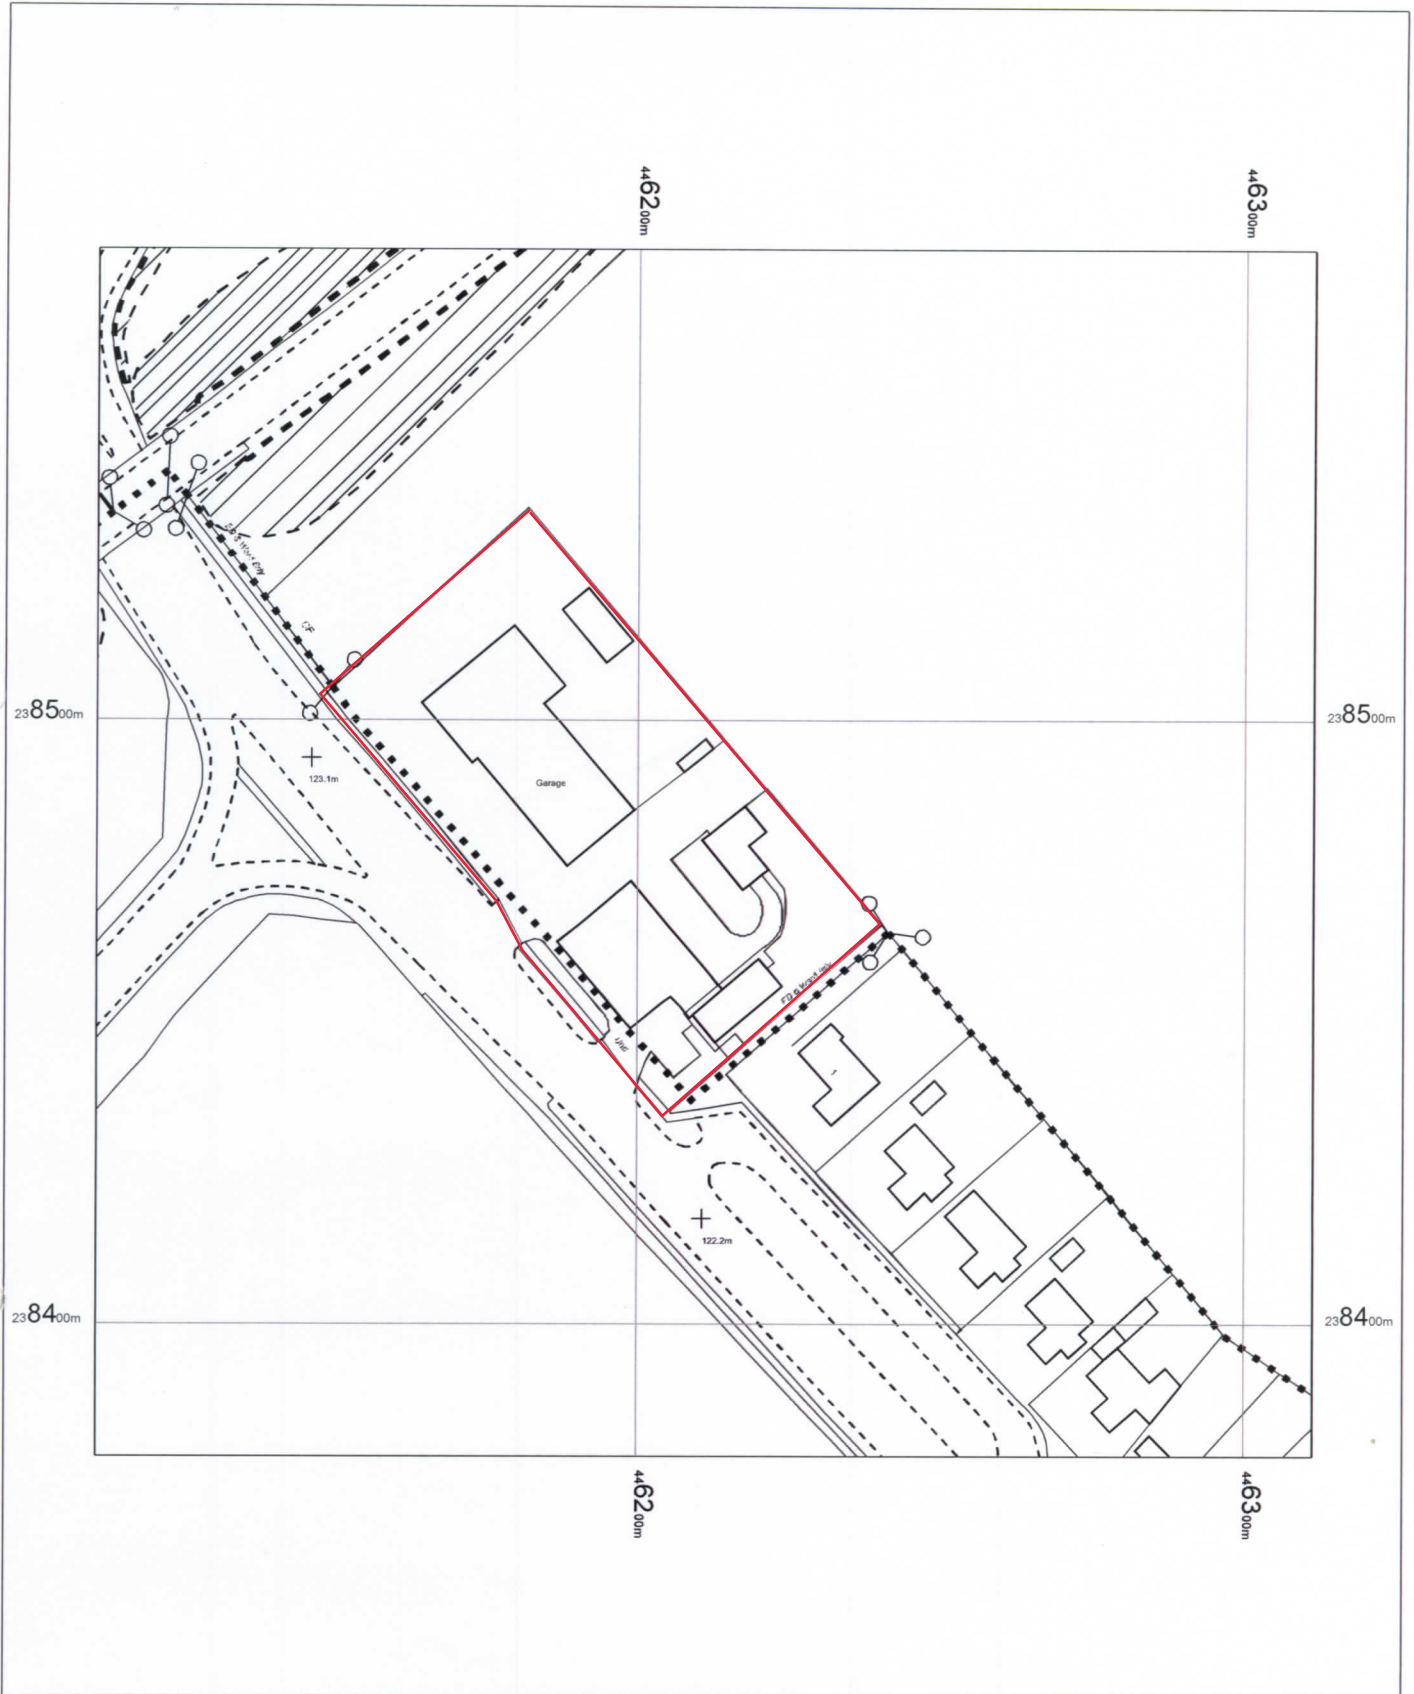

# Oxford Road Bodicote

Euro garages  
Oxford Road  
Bodicote  
Banbury  
OX15 4AB  
  
T013493

OS MasterMap 1250/2500/10000 scale  
03 February 2016, ID: BLJT-00499107  
[www.planningapplicationmaps.co.uk](http://www.planningapplicationmaps.co.uk)

1:1250 scale print at A4, Centre: 446211 E, 238478 N

©Crown Copyright Ordnance Survey. Licence no.  
100051661