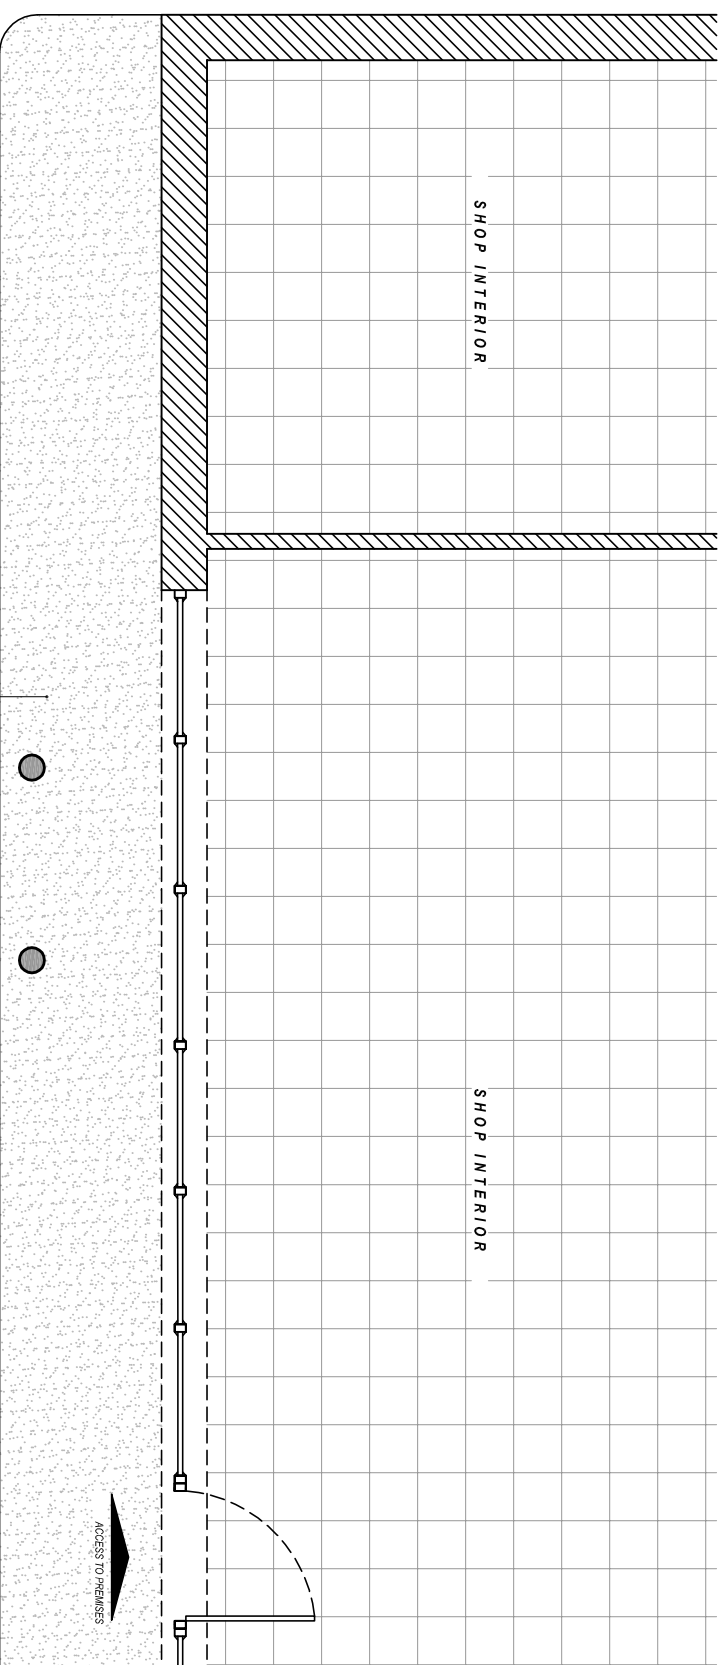

PRE-EXISTING PART FRONT ELEVATION

Scale 1:50

PRE-EXISTING PART PLAN

Scale 1:50

Date:

Comments:

By:

GENERAL NOTES:

1) All dimensions in millimeters unless otherwise stated.

Site:

EURO GARAGE BANBURY

Oxford Road,  
Bodicole,  
Banbury,  
OX15 4AB

Drawing Title:

Pre-Existing Elevation and Plan

Ref: NM-08-2016-20-1

Date: 07-08-2016

Rev:

Scale: 1:50

Paper: A3

Date Rev: