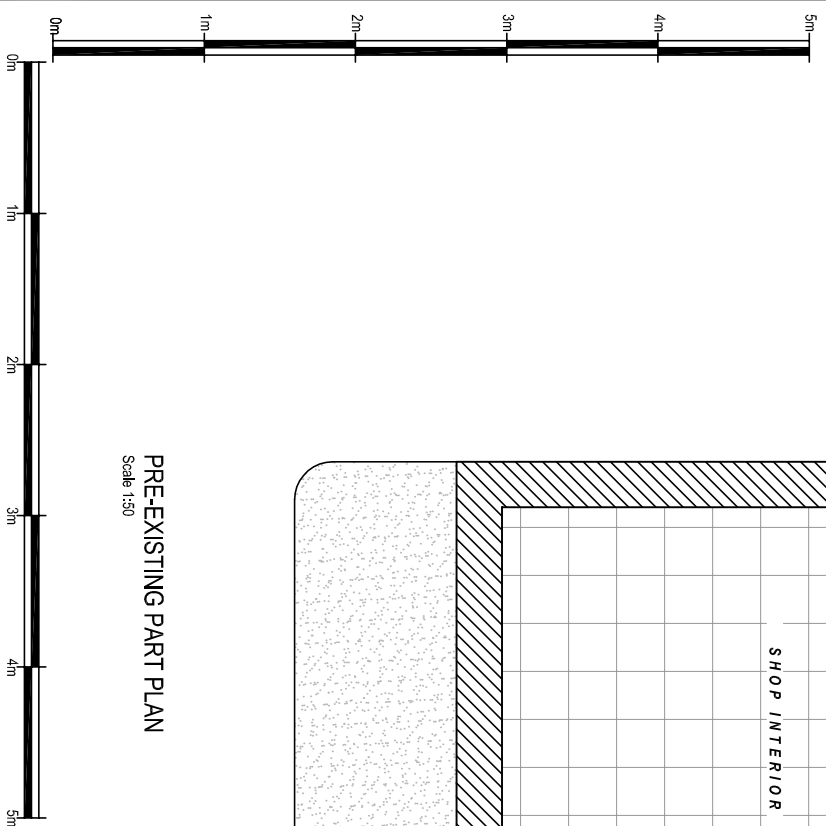

PRE-EXISTING PART FRONT ELEVATION

Scale 1:50

PRE-EXISTING PART PLAN

Scale 1:50

Date:

Comments:

By:

GENERAL NOTES:

1) All dimensions in millimeters unless otherwise stated.

Site:

EURO GARAGE BANBURY

Oxford Road,  
Bodicole,  
Banbury,  
OX15 4AB

Drawing Title:

Pre-Existing Elevation and Plan

Ref: NM-08-2016-20-1

Date: 07-08-2016

Rev:

Scale: 1:50

Paper: A3

Date Rev: