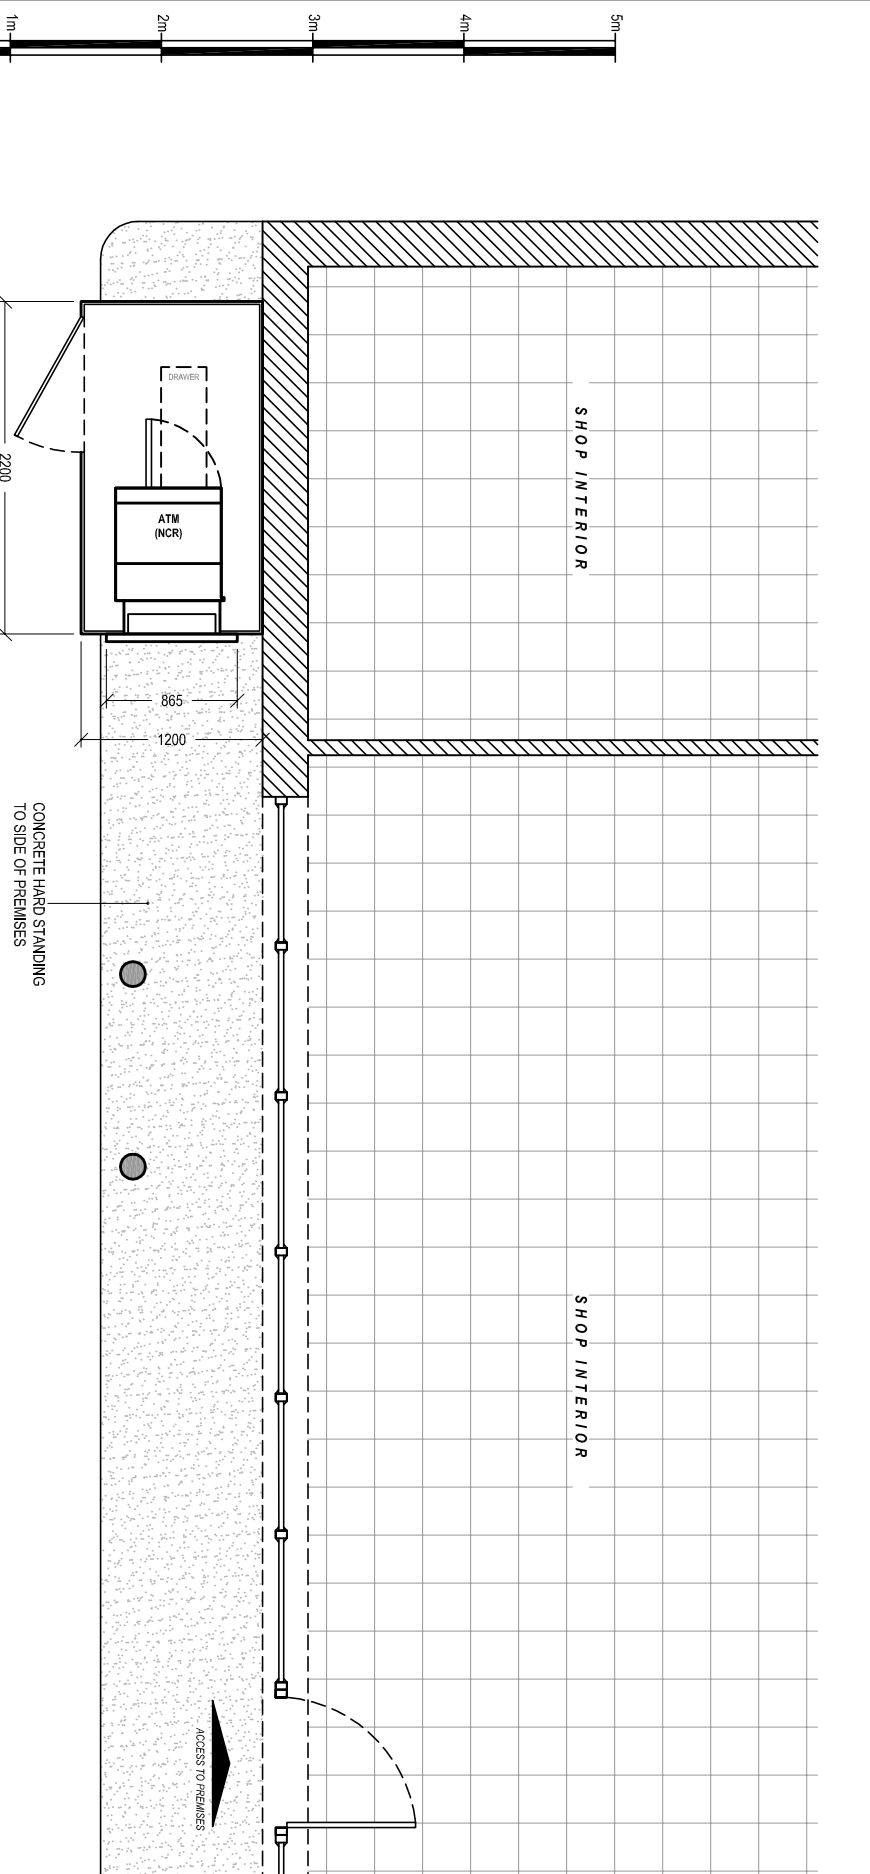

AS INSTALLED PART FRONT ELEVATION
Scale 1:50

A INSTALLED PART SIDE ELEVATION
Scale 1:50

AS INSTALLED PART PLAN
Scale 1:50

Date:	Comments:	By:

GENERAL NOTES:
1) All dimensions in millimeters unless otherwise stated.

Site:
EURO GARAGE BANBURY
Oxford Road,
Bodicole,
Banbury,
OX15 4AB

Drawing Title:
As Installed Elevation and Plan

Ref:	Date:	Rev:
NM-08-2016-20-2	07-08-2016	
Scale:	Paper:	Date Rev:
1:50	A3	