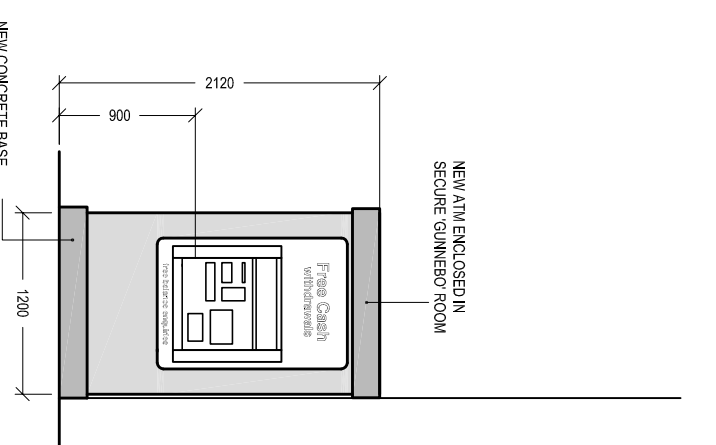

AS INSTALLED PART FRONT ELEVATION
Scale 1:50

A INSTALLED PART SIDE ELEVATION
Scale 1:50

AS INSTALLED PART PLAN
Scale 1:50

Date:	Comments:	By:

GENERAL NOTES:
1) All dimensions in millimeters unless otherwise stated.

Site:
EURO GARAGE BANBURY
Oxford Road,
Bodicole,
Banbury,
OX15 4AB

Drawing Title:
As Installed Elevation and Plan

Ref:	Date:	Rev:
NM-08-2016-20-2	07-08-2016	
Scale:	Paper:	Date Rev:
1:50	A3	