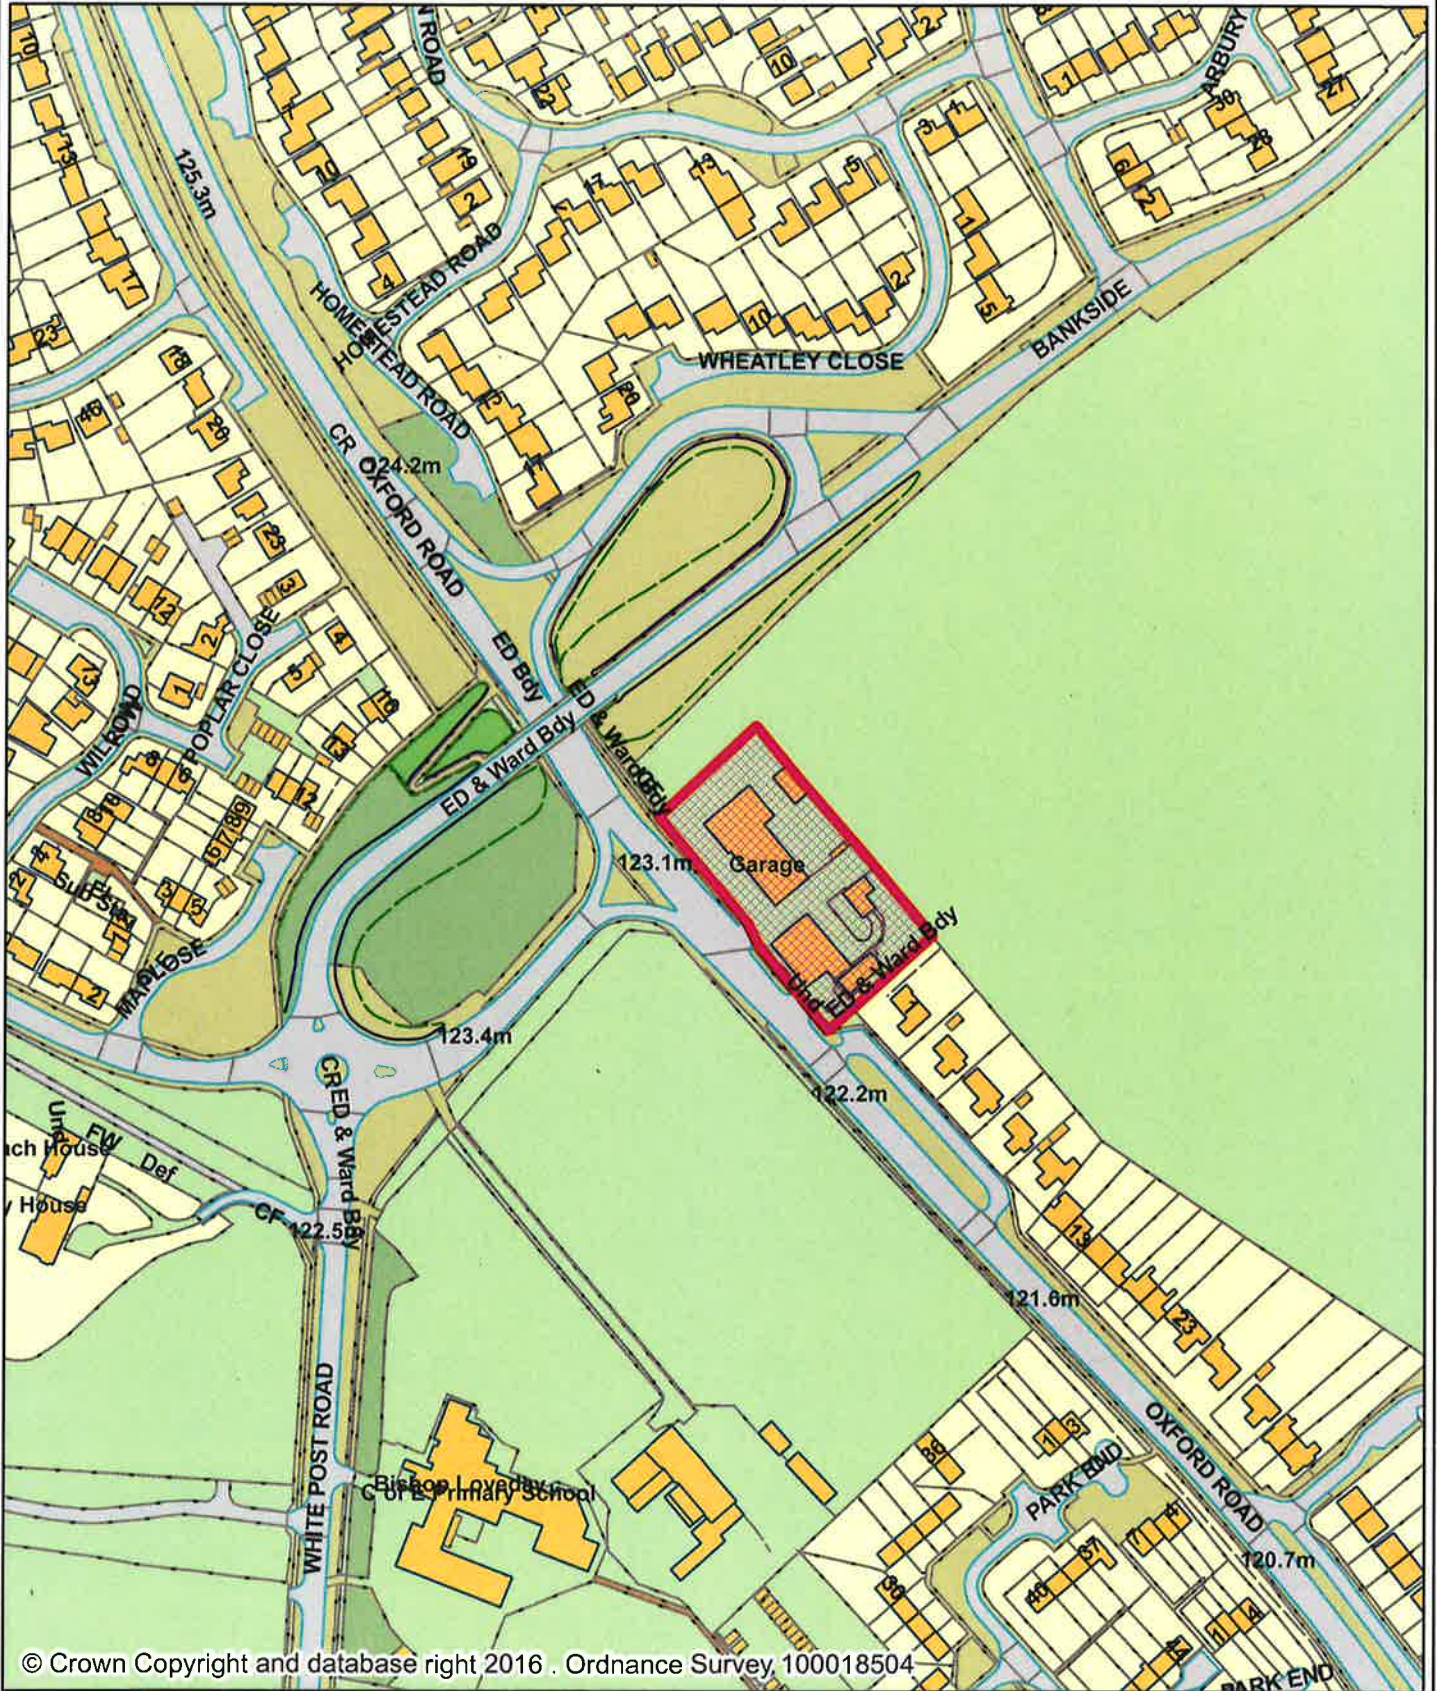

Not Set

Not Set

© Crown Copyright and database right 2016. Ordnance Survey, 100018504

Cherwell

DISTRICT COUNCIL
NORTH OXFORDSHIRE

NORTH

Scale: 1:2,500

Organisation	Cherwell District Council
Department	Department
Comments	Not Set
Date	12/09/2016
PSMA Number	100018504