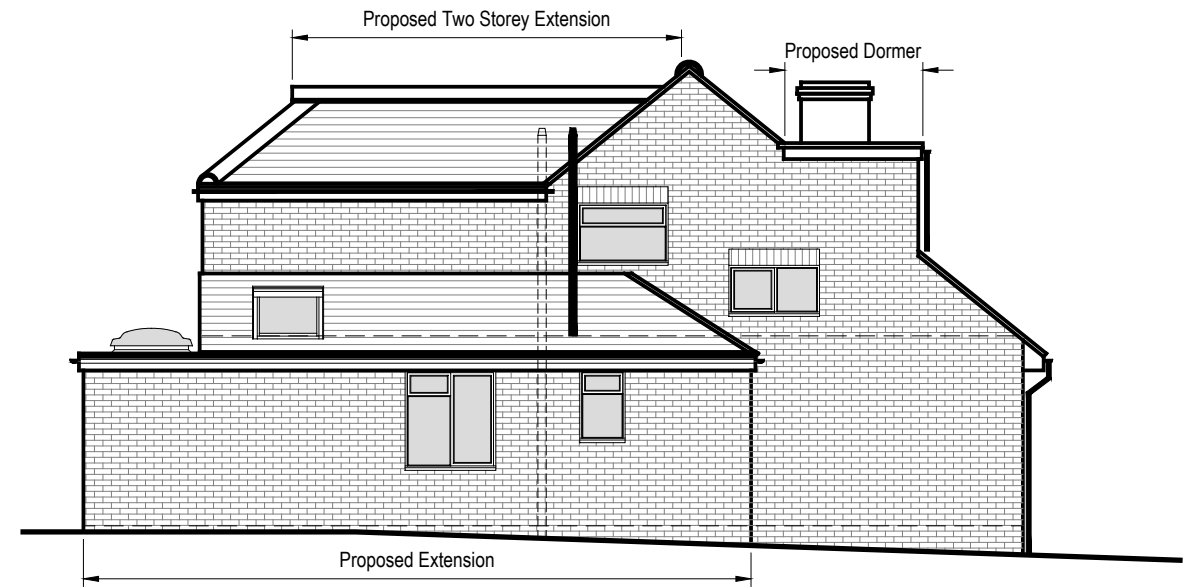

do not scale

South Elevation Scale 1:100

Materials:

- Walls: Brick to match existing
- Dormer Cheeks and Fronts: White uPVC horizontal cladding to match existing
- Windows: White uPVC double glazed units to match existing
- Doors: White uPVC double glazed units to match existing
- Roof: Felt flat roof to match existing
- Fascias: White uPVC to match existing
- Rainwater Goods: White uPVC to match existing
- Rooflights: Velkux flat roof rooflights

North Elevation Scale 1:100

East Elevation Scale 1:100

West Elevation Scale 1:100