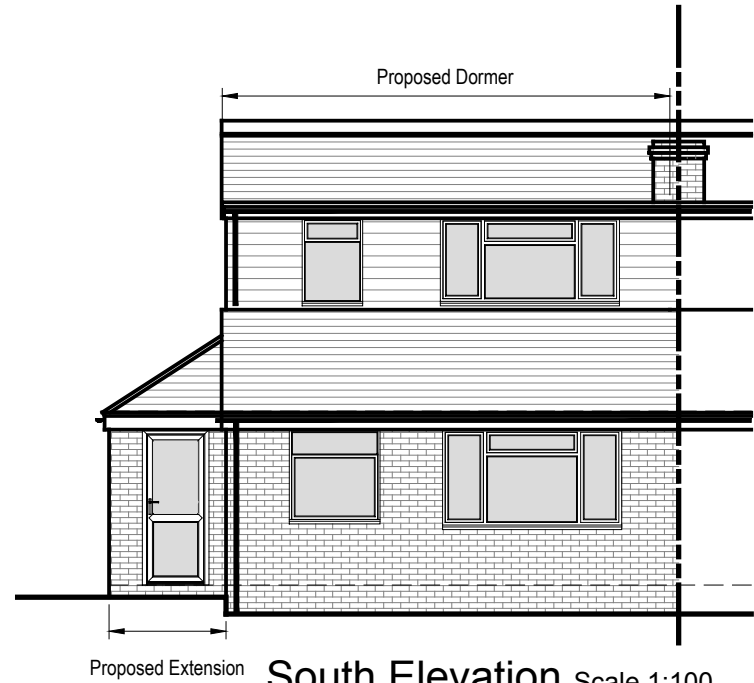

do not scale

South Elevation Scale 1:100

Materials:

- Walls: Brick to match existing
- Dormer Cheeks and Fronts: White uPVC horizontal cladding to match existing
- Windows: White uPVC double glazed units to match existing
- Doors: White uPVC double glazed units to match existing
- Roof: Felt flat roof to match existing
- Fascias: White uPVC to match existing
- Rainwater Goods: White uPVC to match existing
- Rooflights: Velkux flat roof rooflights

North Elevation Scale 1:100

East Elevation Scale 1:100

West Elevation Scale 1:100