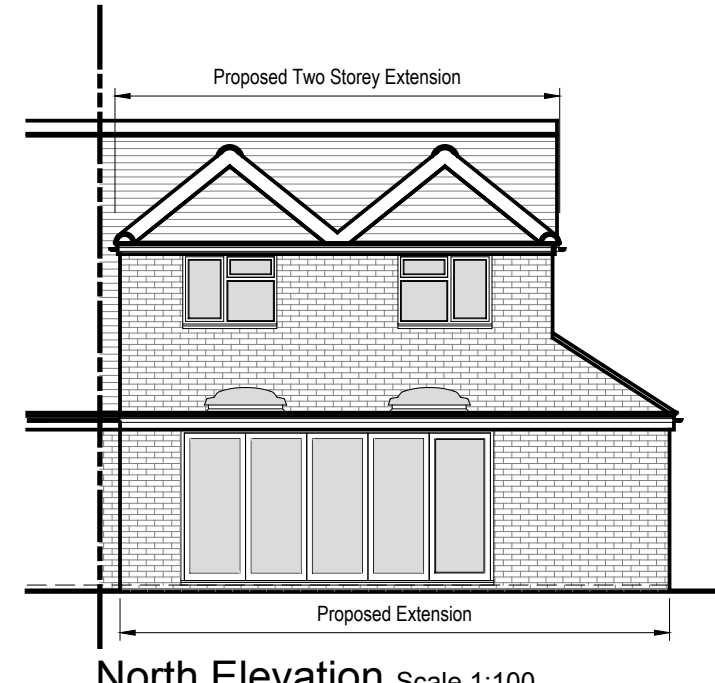

do not scale

South Elevation Scale 1:100

Materials:

- Walls: Brick to match existing
- Dormer Cheeks and Fronts: White uPVC horizontal cladding to match existing
- Windows: White uPVC double glazed units to match existing
- Doors: White uPVC double glazed units to match existing
- Roof: Felt flat roof to match existing
- Fascias: White uPVC to match existing
- Rainwater Goods: White uPVC to match existing
- Rooflights: Velkux flat roof rooflights

North Elevation Scale 1:100

East Elevation Scale 1:100

West Elevation Scale 1:100