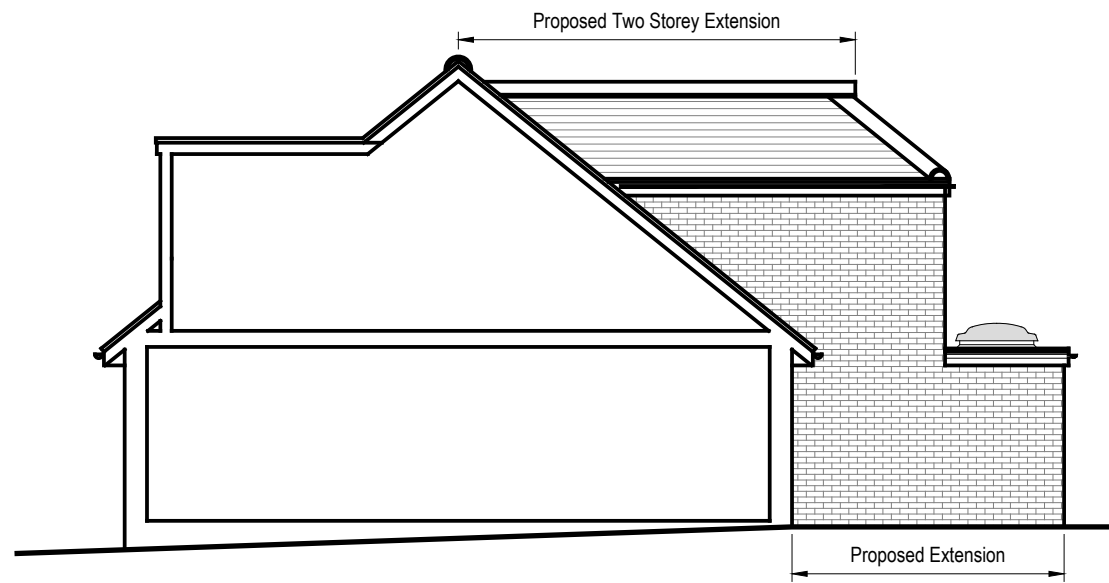

do not scale

South Elevation Scale 1:100

Materials:

- Walls: Brick to match existing
- Dormer Cheeks and Fronts: White uPVC horizontal cladding to match existing
- Windows: White uPVC double glazed units to match existing
- Doors: White uPVC double glazed units to match existing
- Roof: Felt flat roof to match existing
- Fascias: White uPVC to match existing
- Rainwater Goods: White uPVC to match existing
- Rooflights: Velkux flat roof rooflights

North Elevation Scale 1:100

East Elevation Scale 1:100

West Elevation Scale 1:100