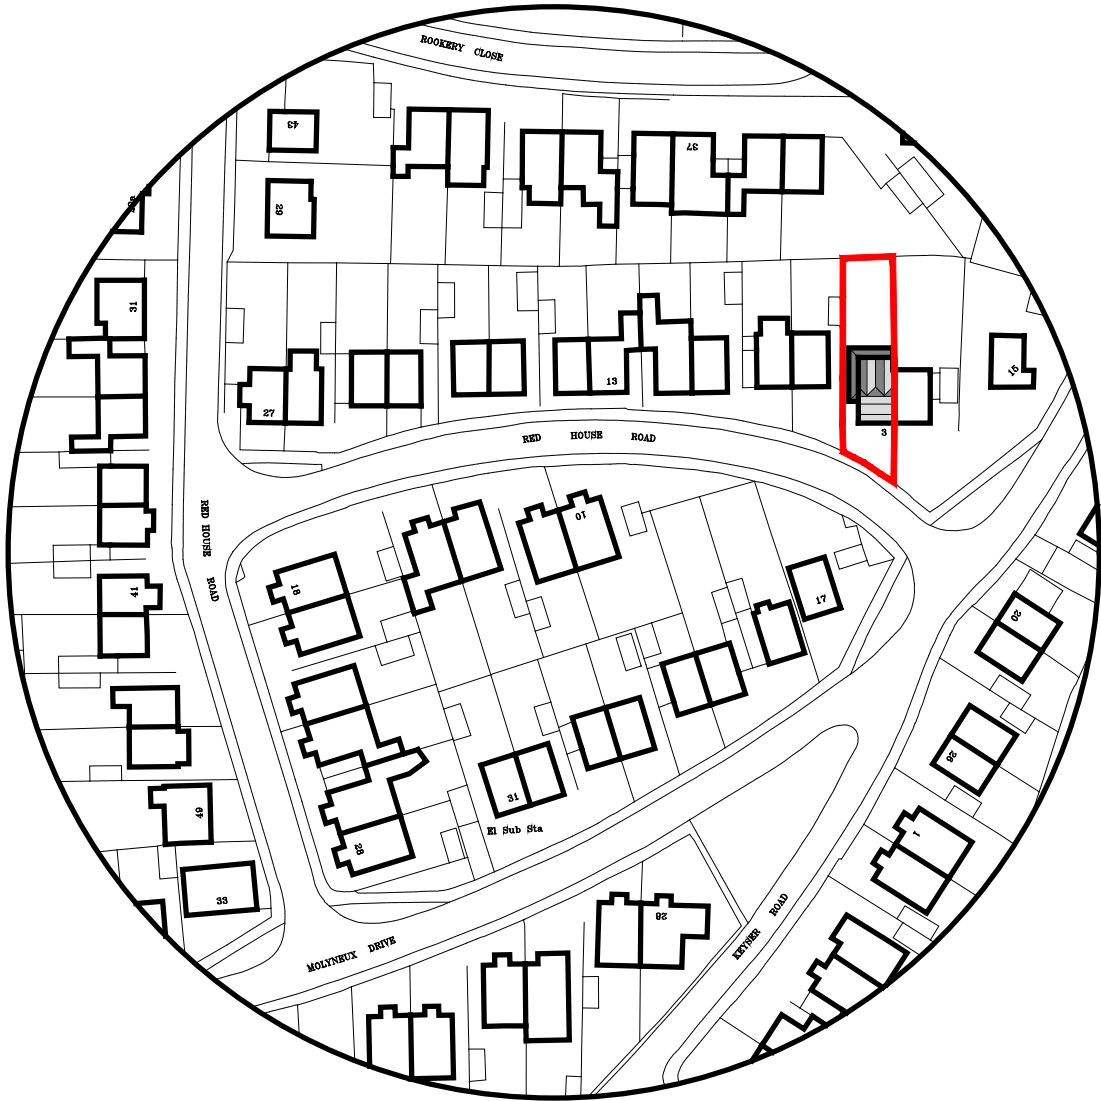

do not scale

Scale 1:1250

23 Hardwick Park, Banbury, Oxon. OX16 1YE
T: +44 (0)1295 259061 M: +44 (0)7748 402723 F: +44 (0)8717 336037 <http://www.digidesignco.com>

Rev 'A' 12.06.15 Extension to rear amended

revisions

DIGI · DESIGN · CO
Architecture Ltd

drawing number
005A

AS SHOWN @ A4
scale
date
April 2013
job no
DDC-2013-287

3 Red House Road, Bodicote, Banbury, Oxon. OX15 4BB - Ms N Bannister & Mr D Austin.

project

drawing

Location Plan.