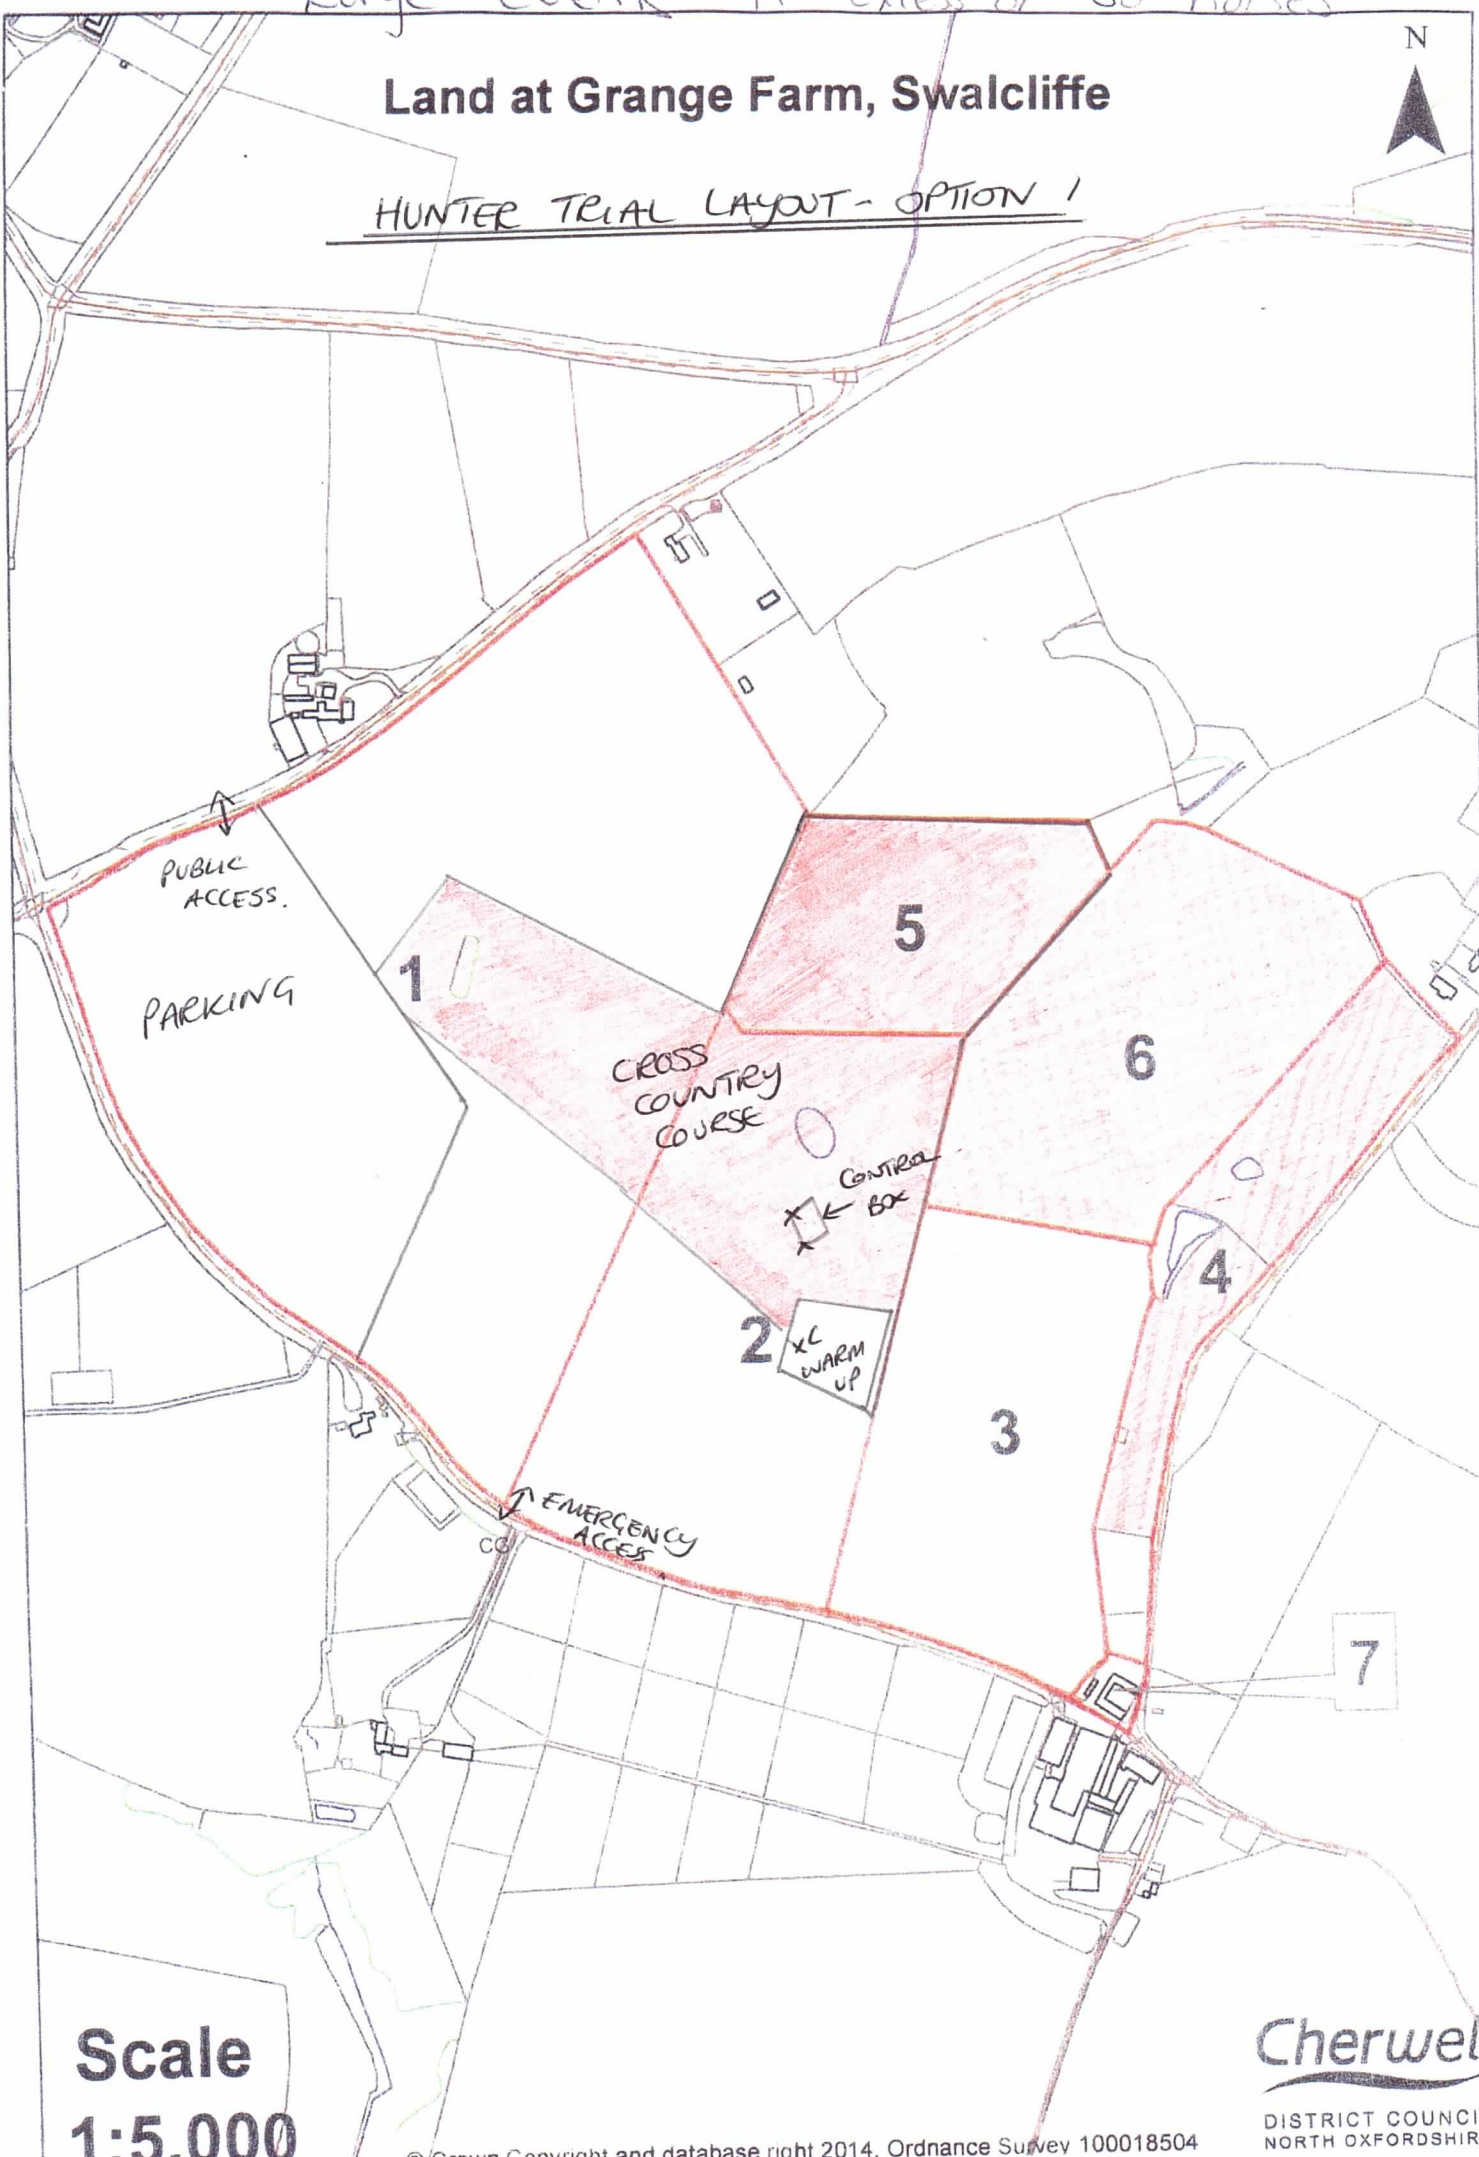

Large event - in excess of 50 horses

Land at Grange Farm, Swalcliffe

HUNTER TRIAL LAYOUT - OPTION 1

Scale
1:5,000