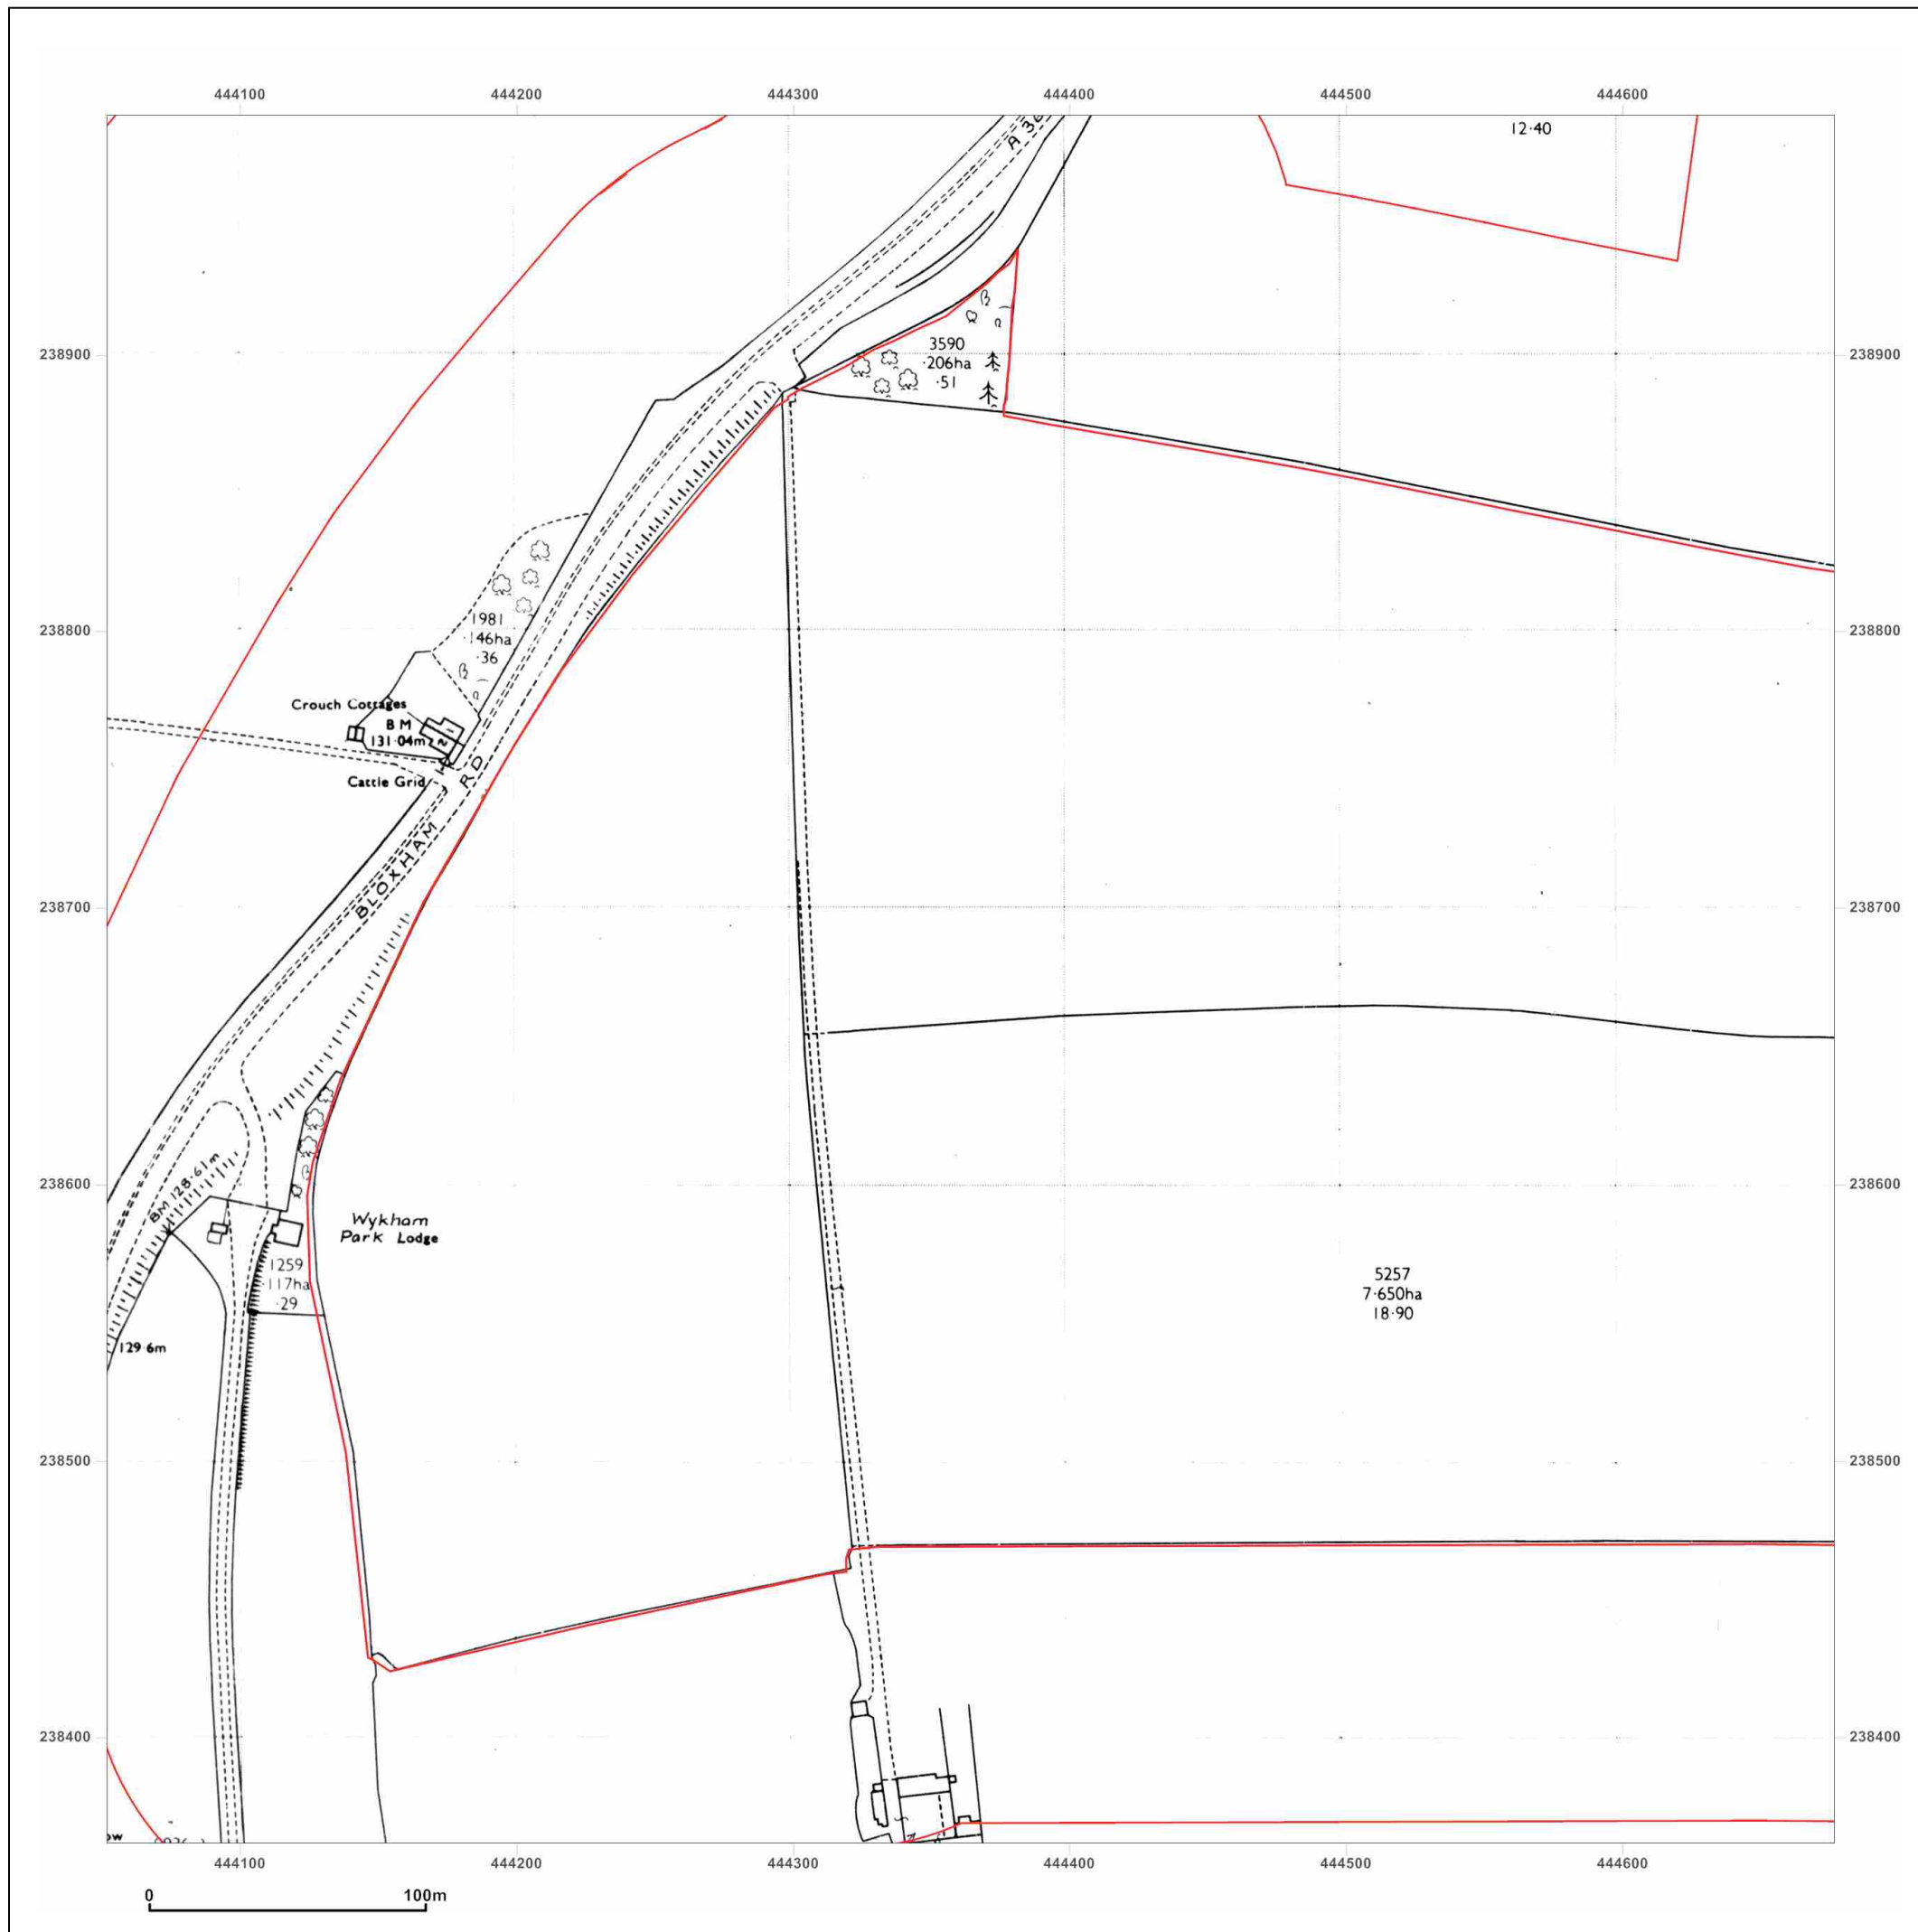

Site Details:

WYKHAM PARK FARM,
BANBURY

Client Ref: CA10769_CA4972
Report Ref: GSWA1-1546717_LS_A1
Grid Ref: 444364, 238674

Map Name: National Grid

Map date: 1993

Scale: 1:2,500

Printed at: 1:2,500

Surveyed N/A
Revised N/A
Edition N/A
Copyright 1993
Levelled N/A

To view map legend click here [Legend](#)

Site Details:

WYKHAM PARK FARM,
BANBURY

Client Ref: CA10769_CA4972
Report Ref: GSWA1-1546717_LS_A1
Grid Ref: 444364, 238674

Map Name: National Grid

Map date: 1990

Scale: 1:2,500

Map Name: County Series

Map date: 1922

Scale: 1:2,500

Printed at: 1:2,500

Surveyed 1922
Revised 1922
Edition N/A
Copyright N/A
Levelled N/A

Produced by
GroundSure Environmental Insight
T: 08444 159000
E: info@groundsure.com
W: www.groundsure.com

Map Name: County Series

Map date: 1882

Scale: 1:2,500

Printed at: 1:2,500

Surveyed 1882
Revised 1882
Edition N/A
Copyright N/A
Levelled N/A

Produced by
GroundSure Environmental Insight
T: 08444 159000
E: info@groundsure.com
W: www.groundsure.com