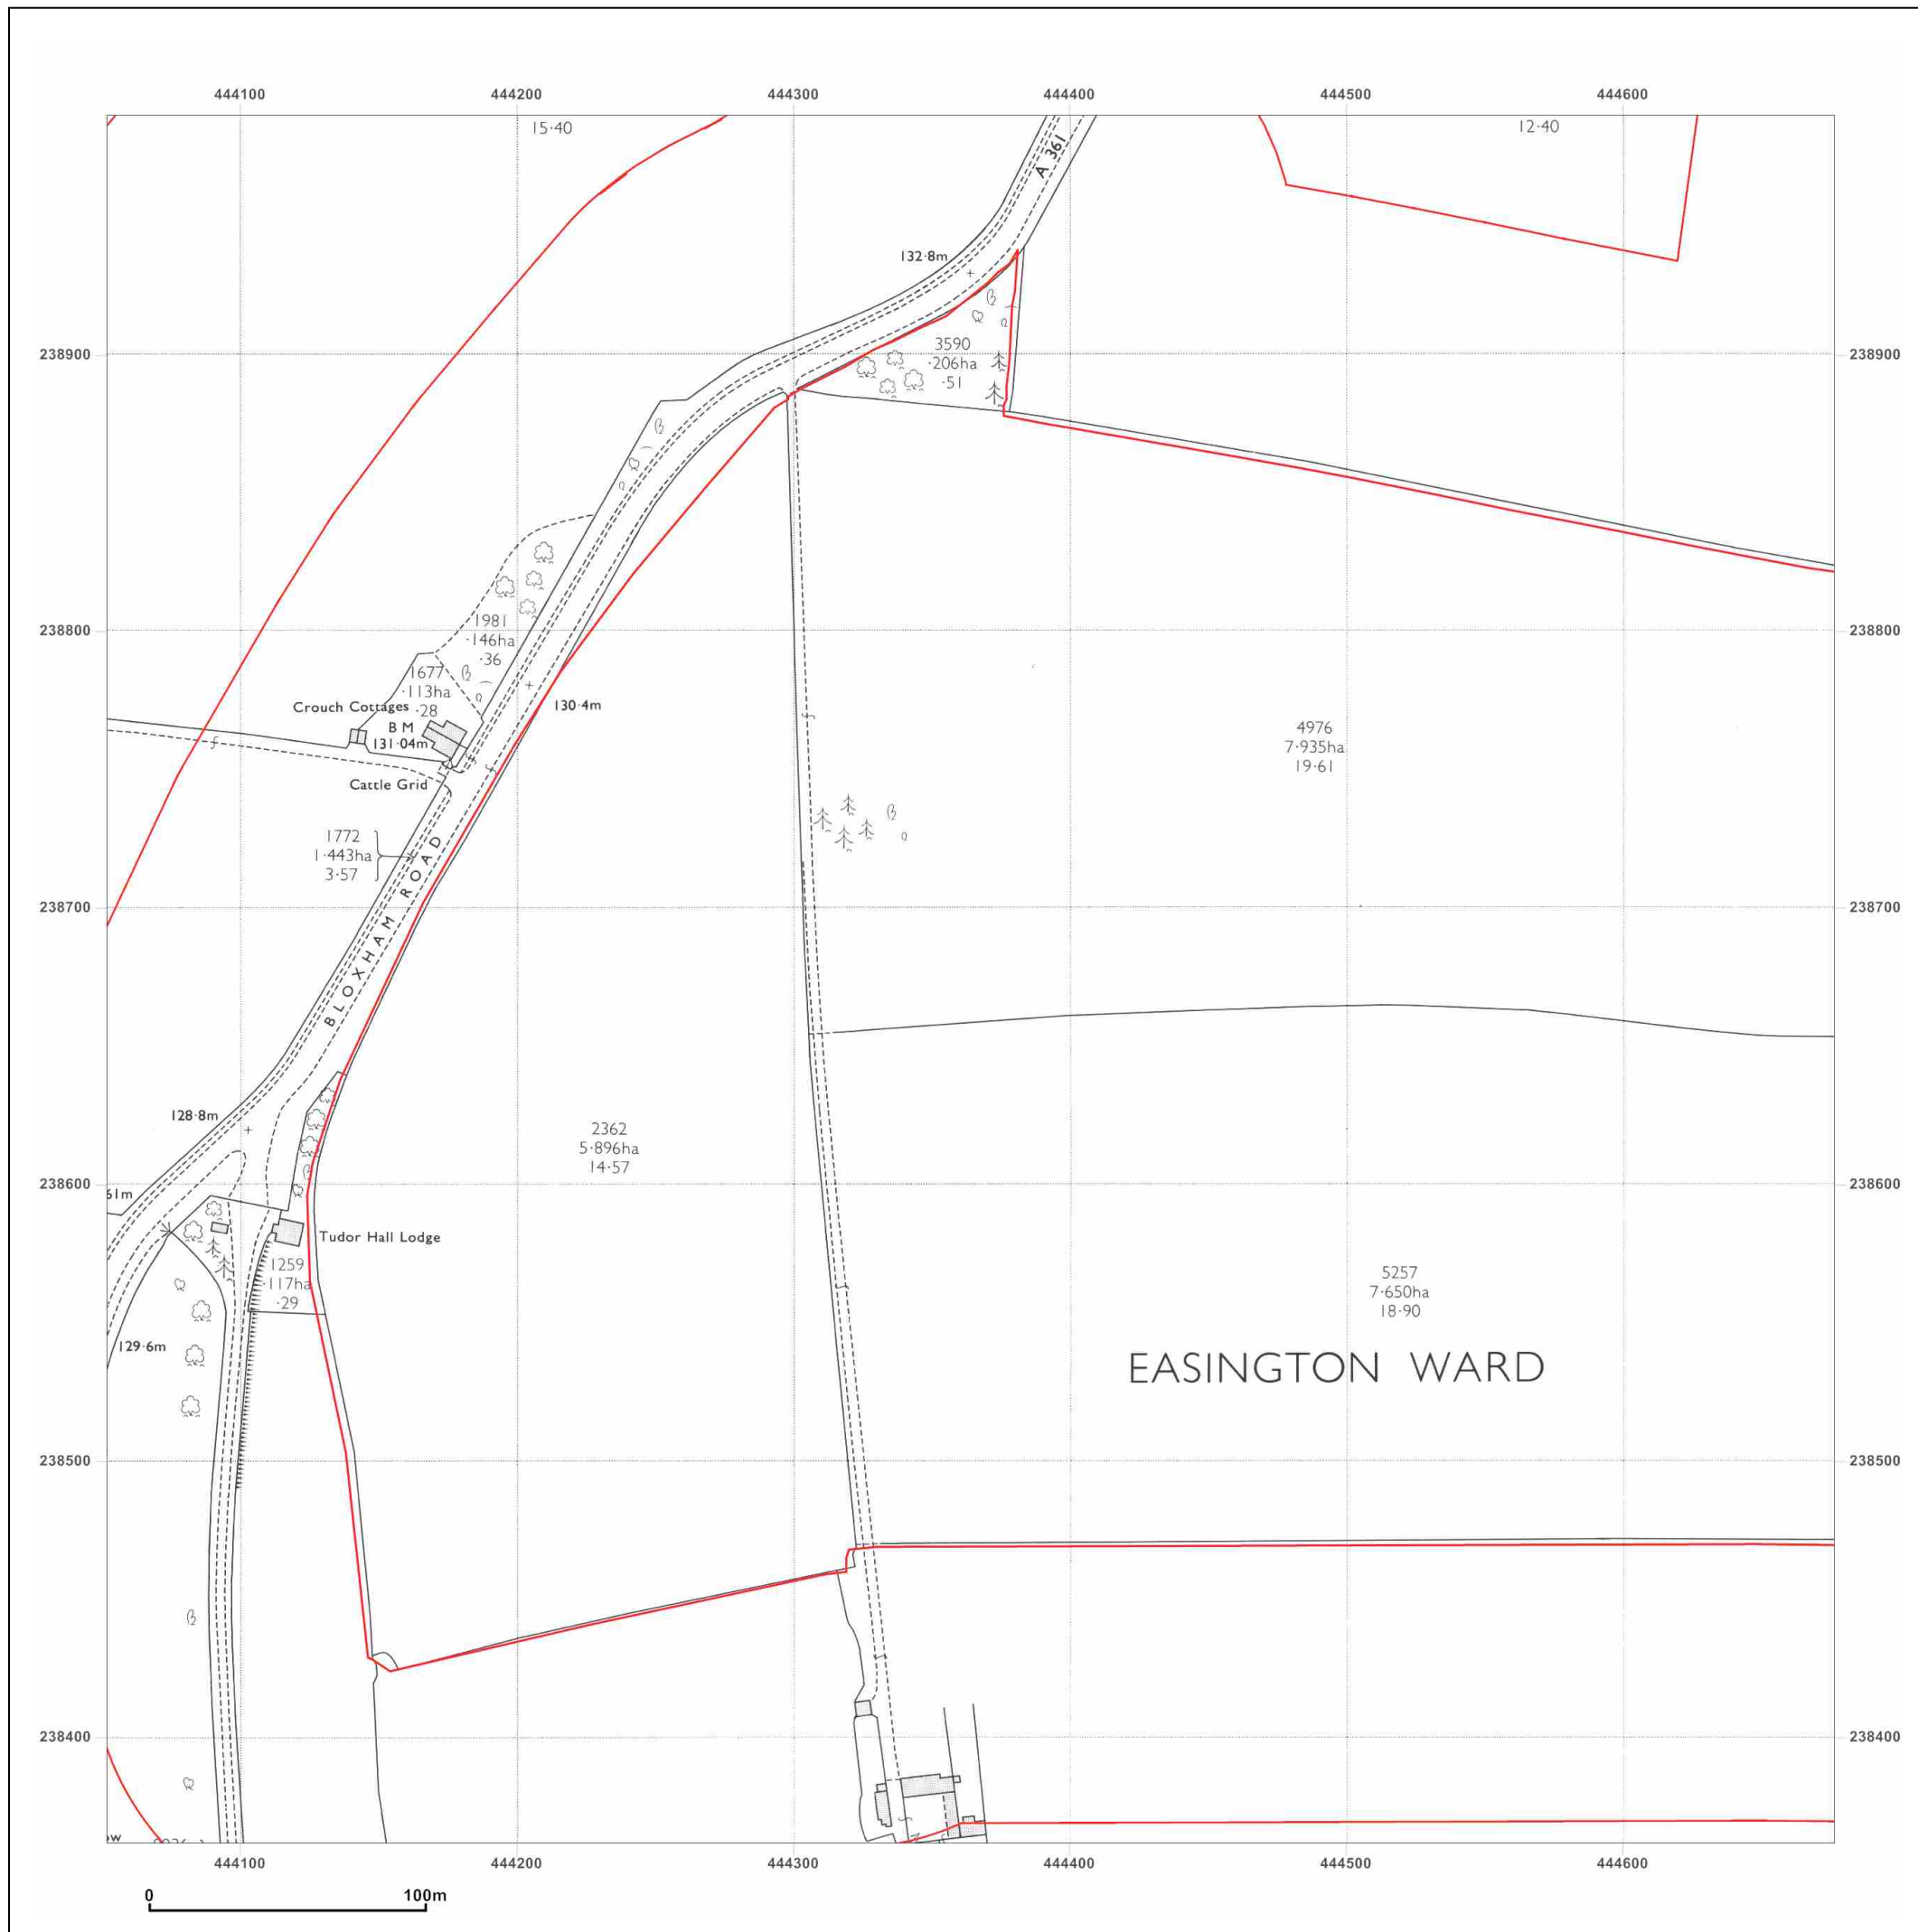

Map Name: National Grid

Map date: 1972

Scale: 1:2,500

Printed at: 1:2,500

Surveyed 1966
Revised 1972
Edition N/A
Copyright 1973
Levelled 1964

Produced by
GroundSure Environmental Insight
T: 08444 159000
E: info@groundsure.com
W: www.groundsure.com

© Crown copyright and database rights 2013 Ordnance Survey 100035207

Production date: 08 July 2014

To view map legend click here [Legend](#)

Site Details:

WYKHAM PARK FARM,
BANBURY

Client Ref: CA10769_CA4972
Report Ref: GSWA1-1546717_LS_A1
Grid Ref: 444364, 238674