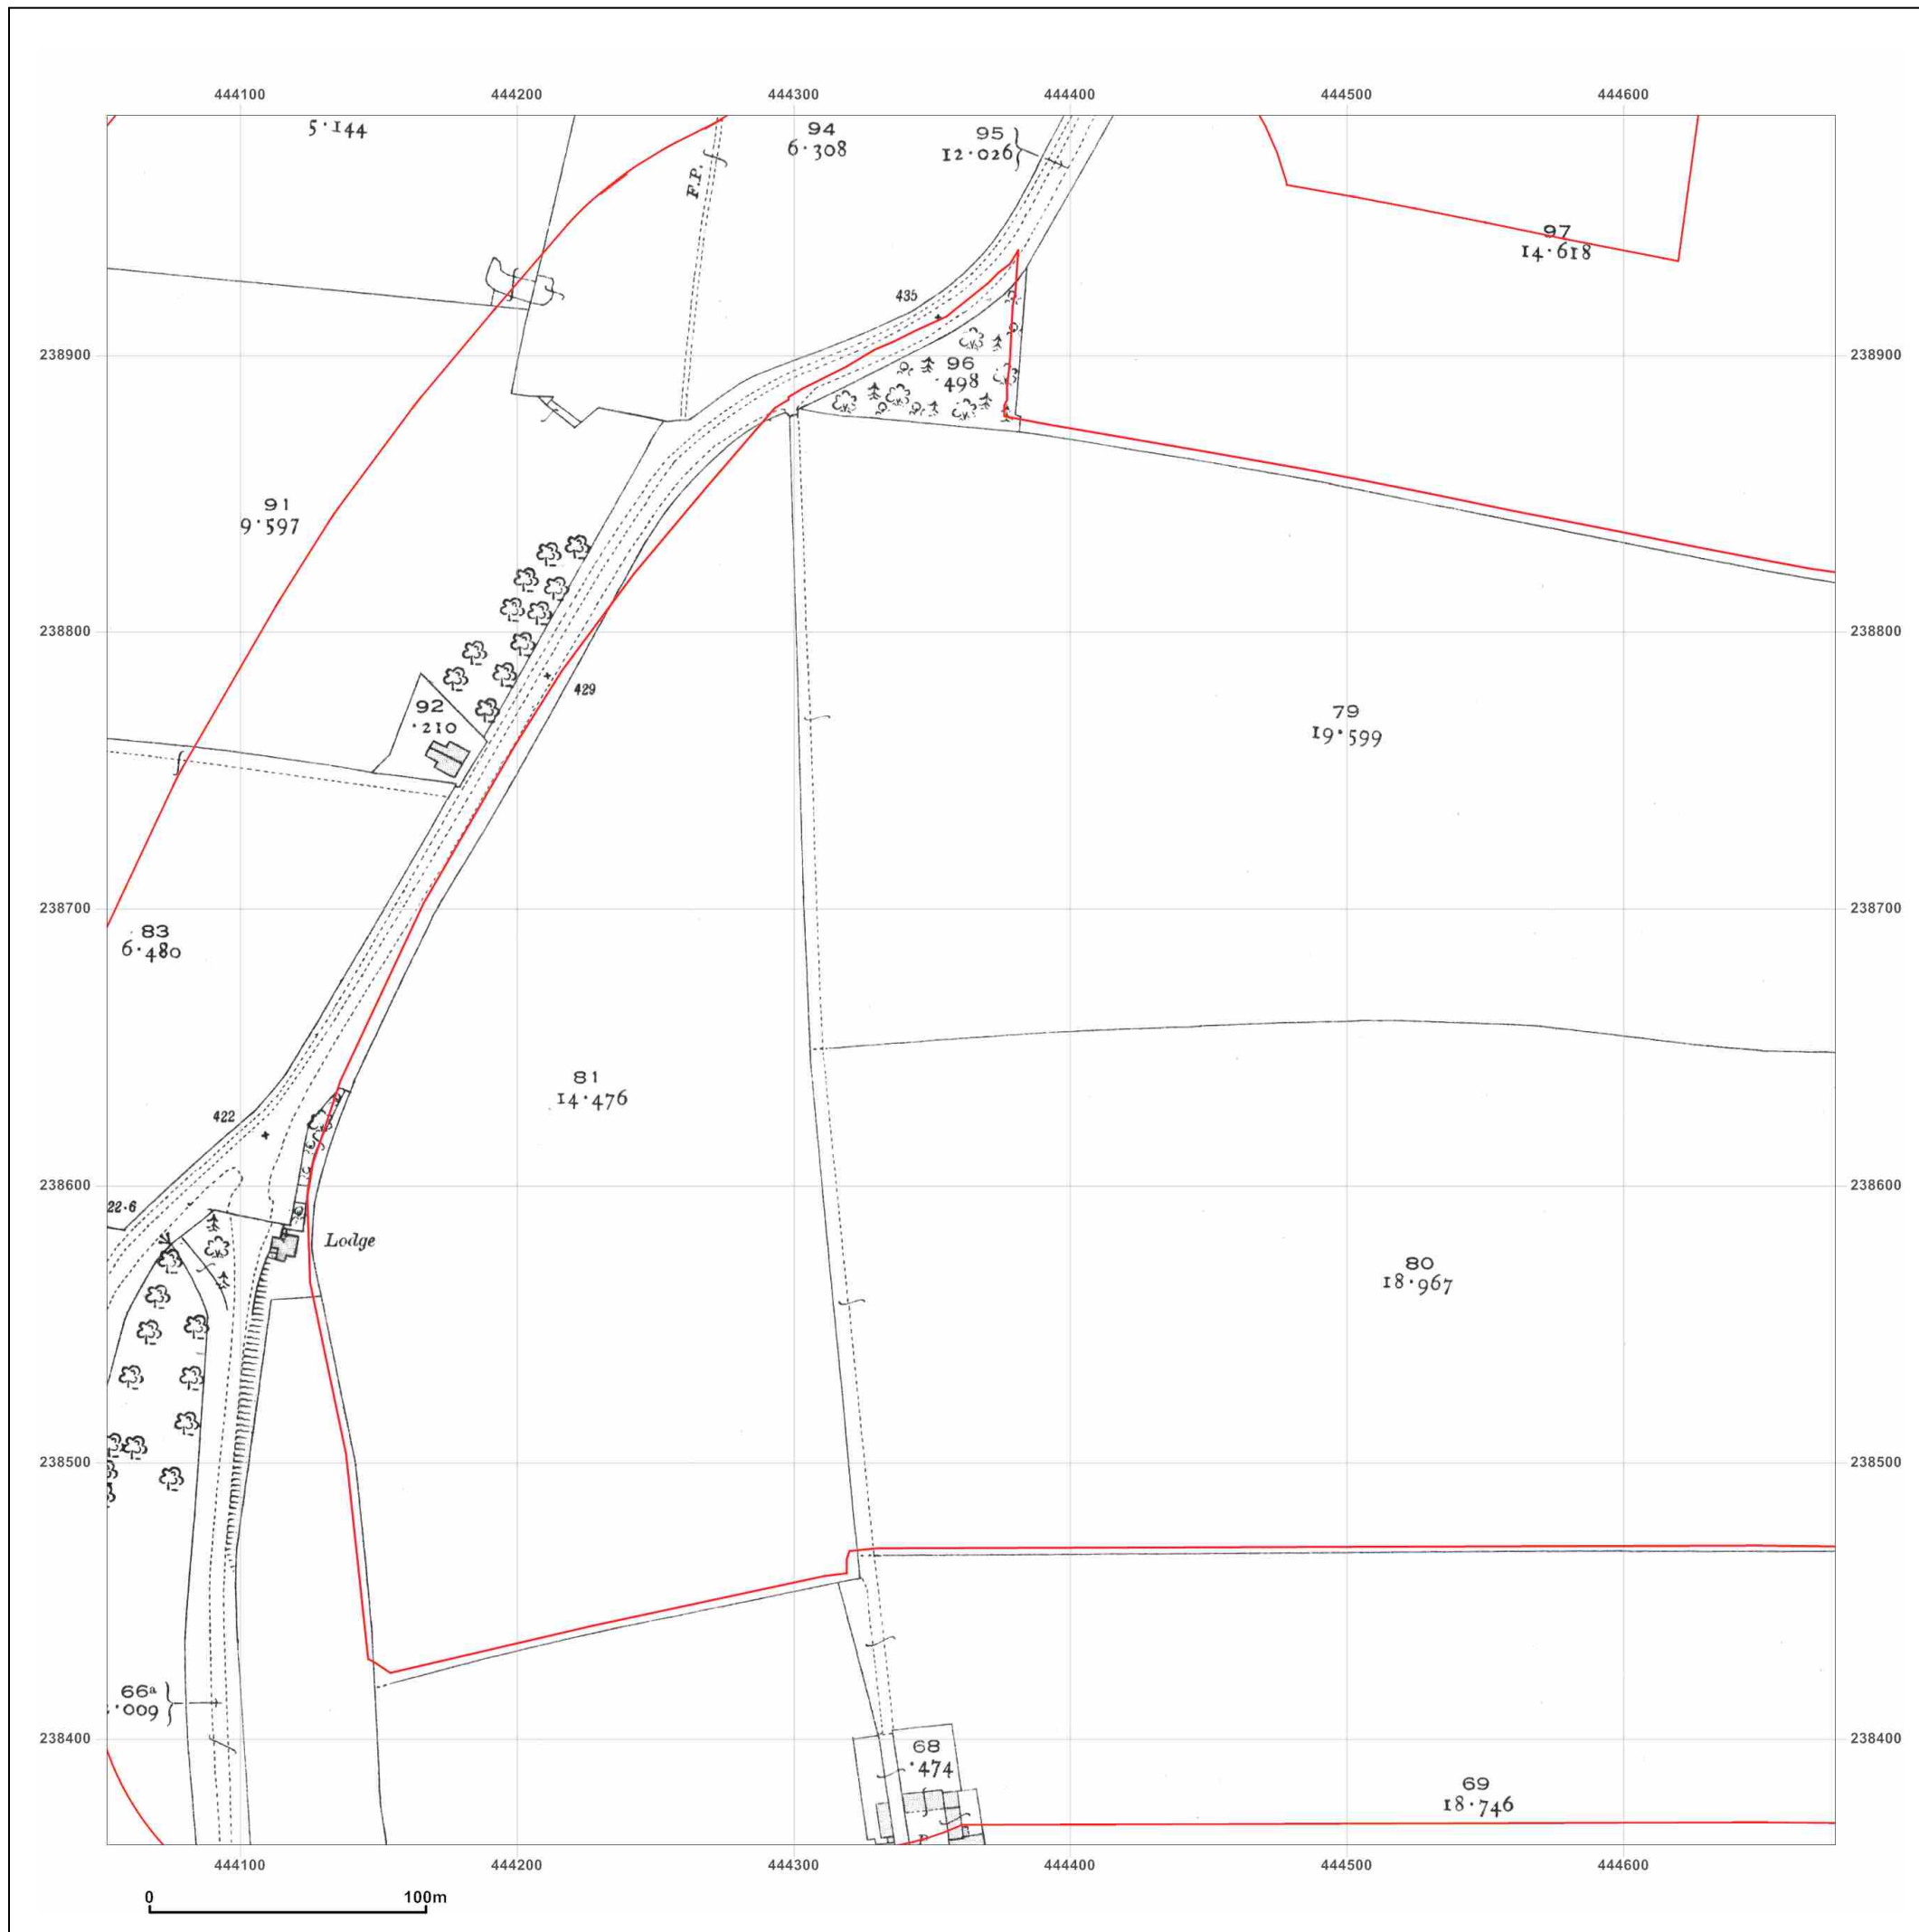

© Crown copyright and database rights 2013 Ordnance Survey 100035207

Production date: 08 July 2014

To view map legend click here [Legend](#)

Site Details:

WYKHAM PARK FARM,
BANBURY

Client Ref: CA10769_CA4972
Report Ref: GSWA1-1546717_LS_A1
Grid Ref: 444364, 238674

Map Name: County Series

Map date: 1922

Scale: 1:2,500

Printed at: 1:2,500

Surveyed 1922
Revised 1922
Edition N/A
Copyright N/A
Levelled N/A

Produced by
GroundSure Environmental Insight
T: 08444 159000
E: info@groundsure.com
W: www.groundsure.com