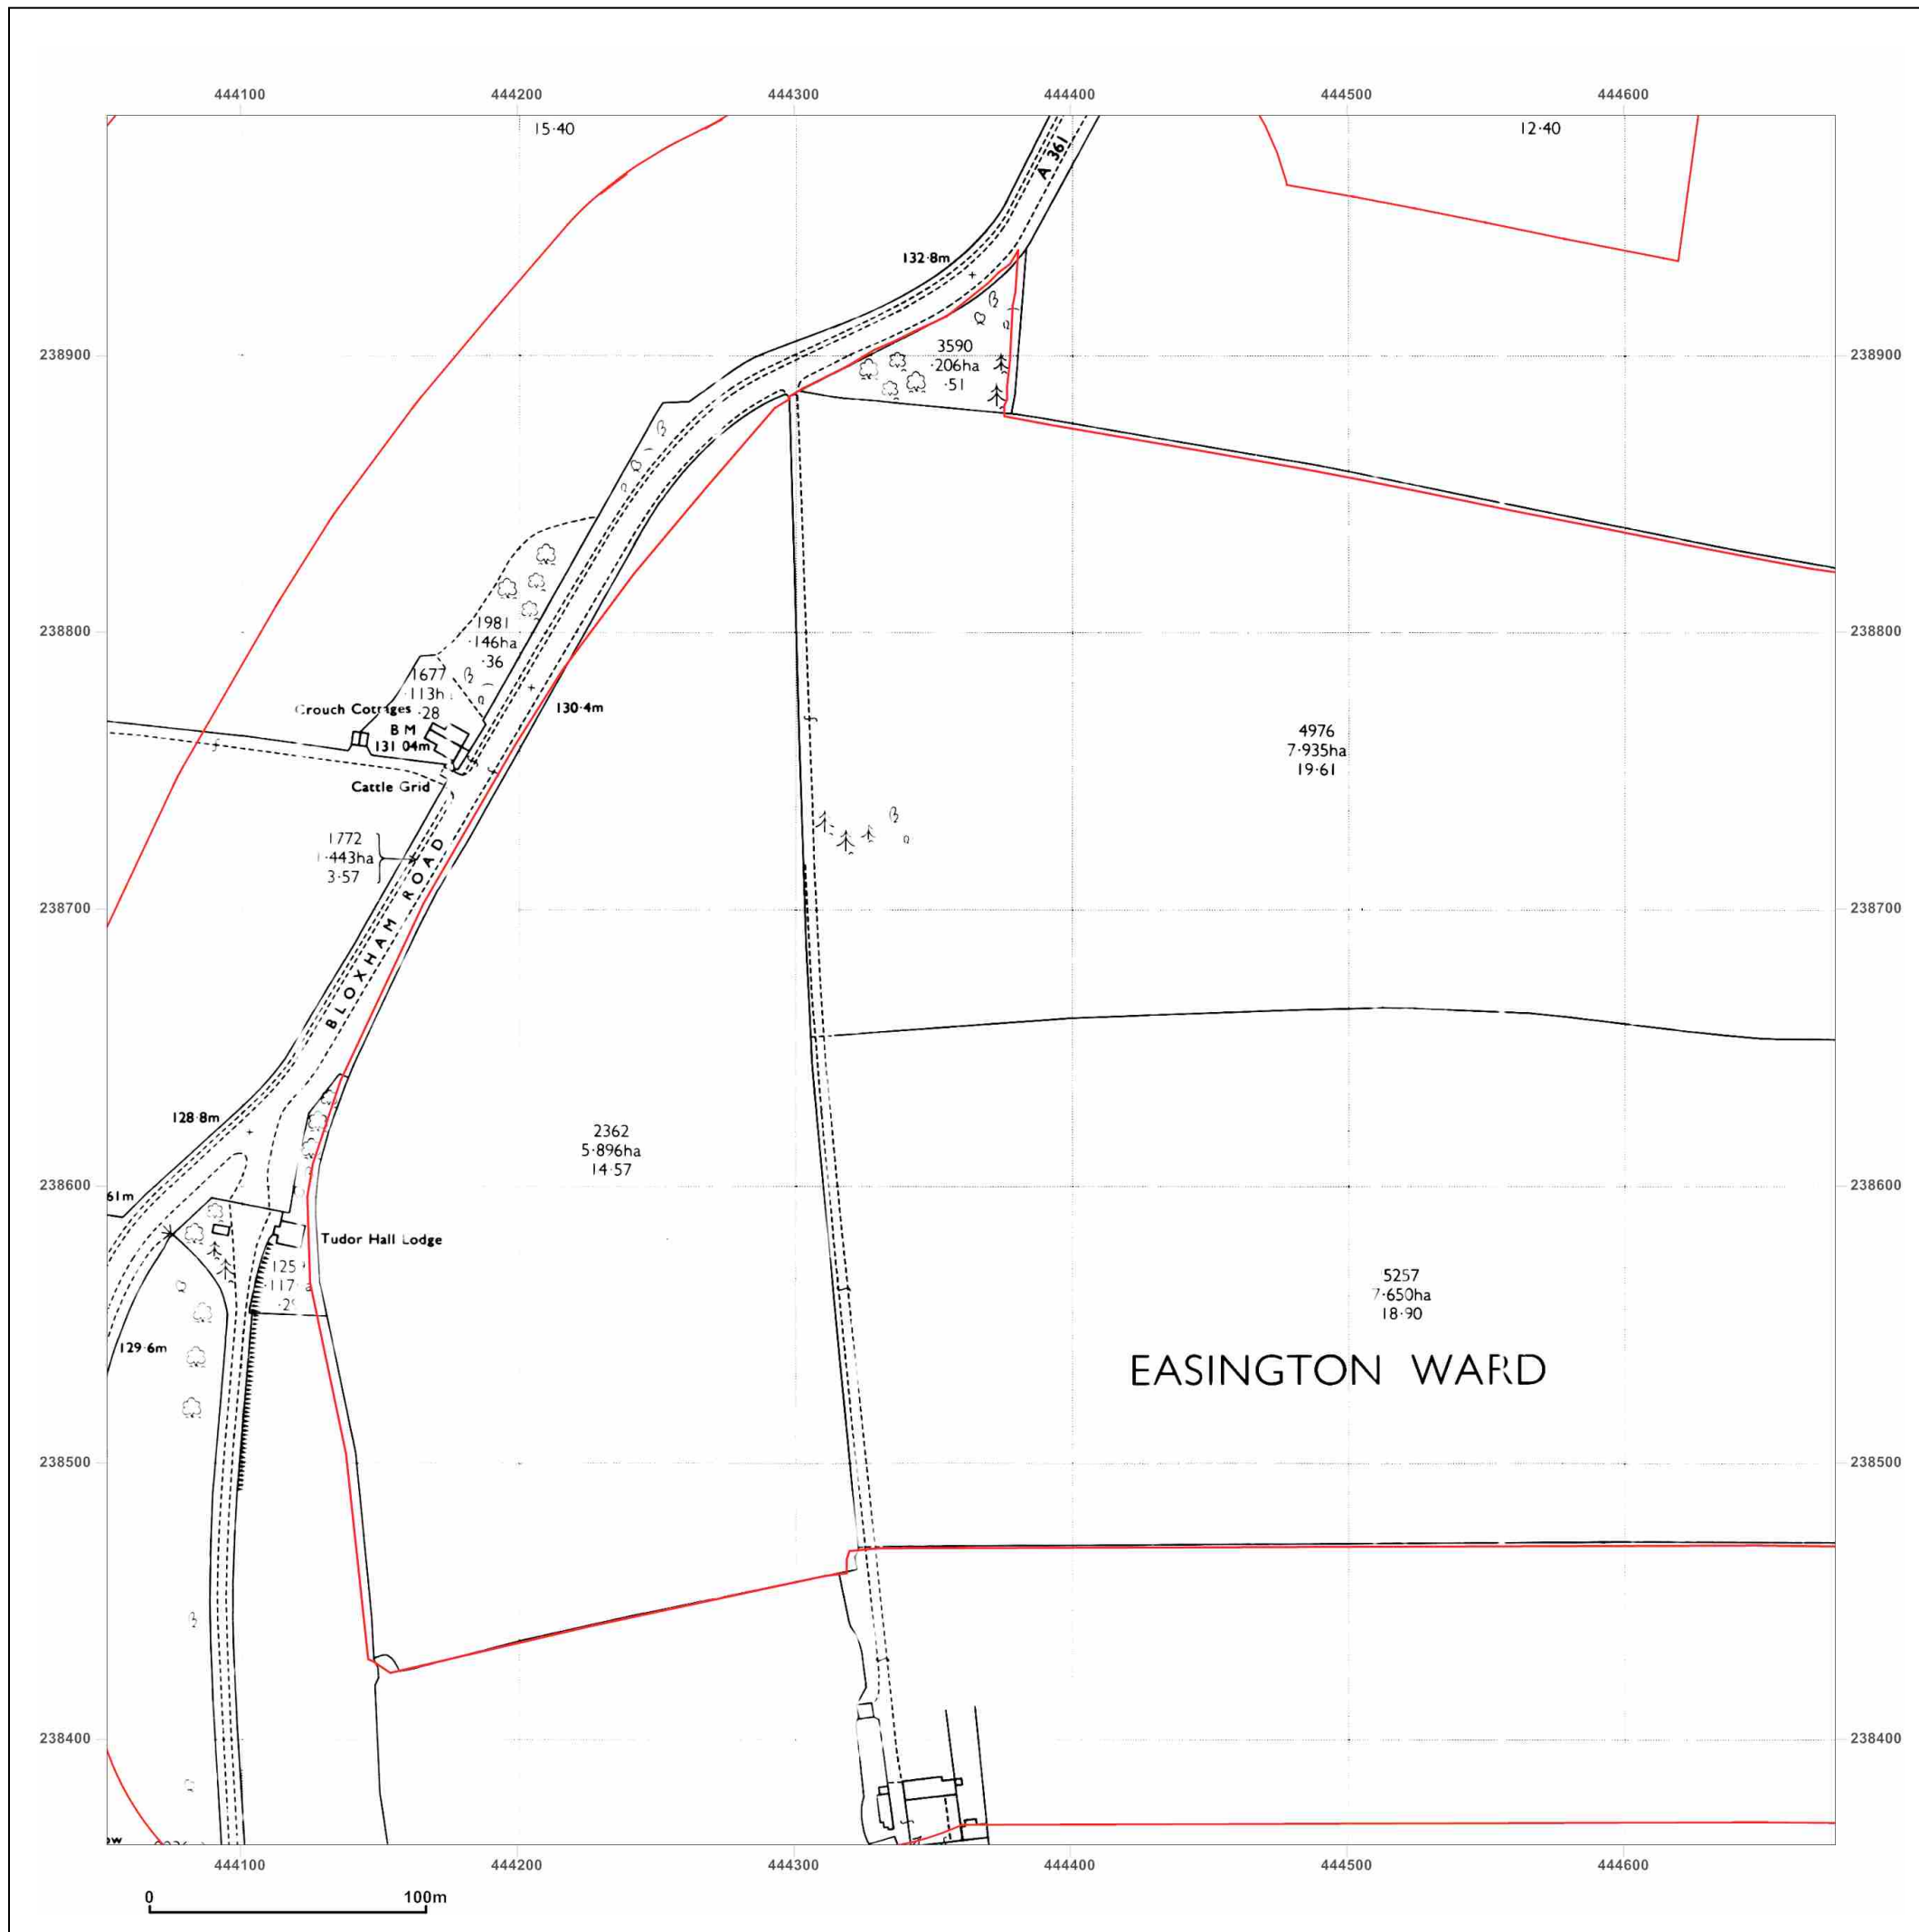

© Crown copyright and database rights 2013 Ordnance Survey 100035207

Production date: 08 July 2014

To view map legend click here [Legend](#)

Site Details:

WYKHAM PARK FARM,
BANBURY

Client Ref: CA10769_CA4972
Report Ref: GSWA1-1546717_LS_A1
Grid Ref: 444364, 238674