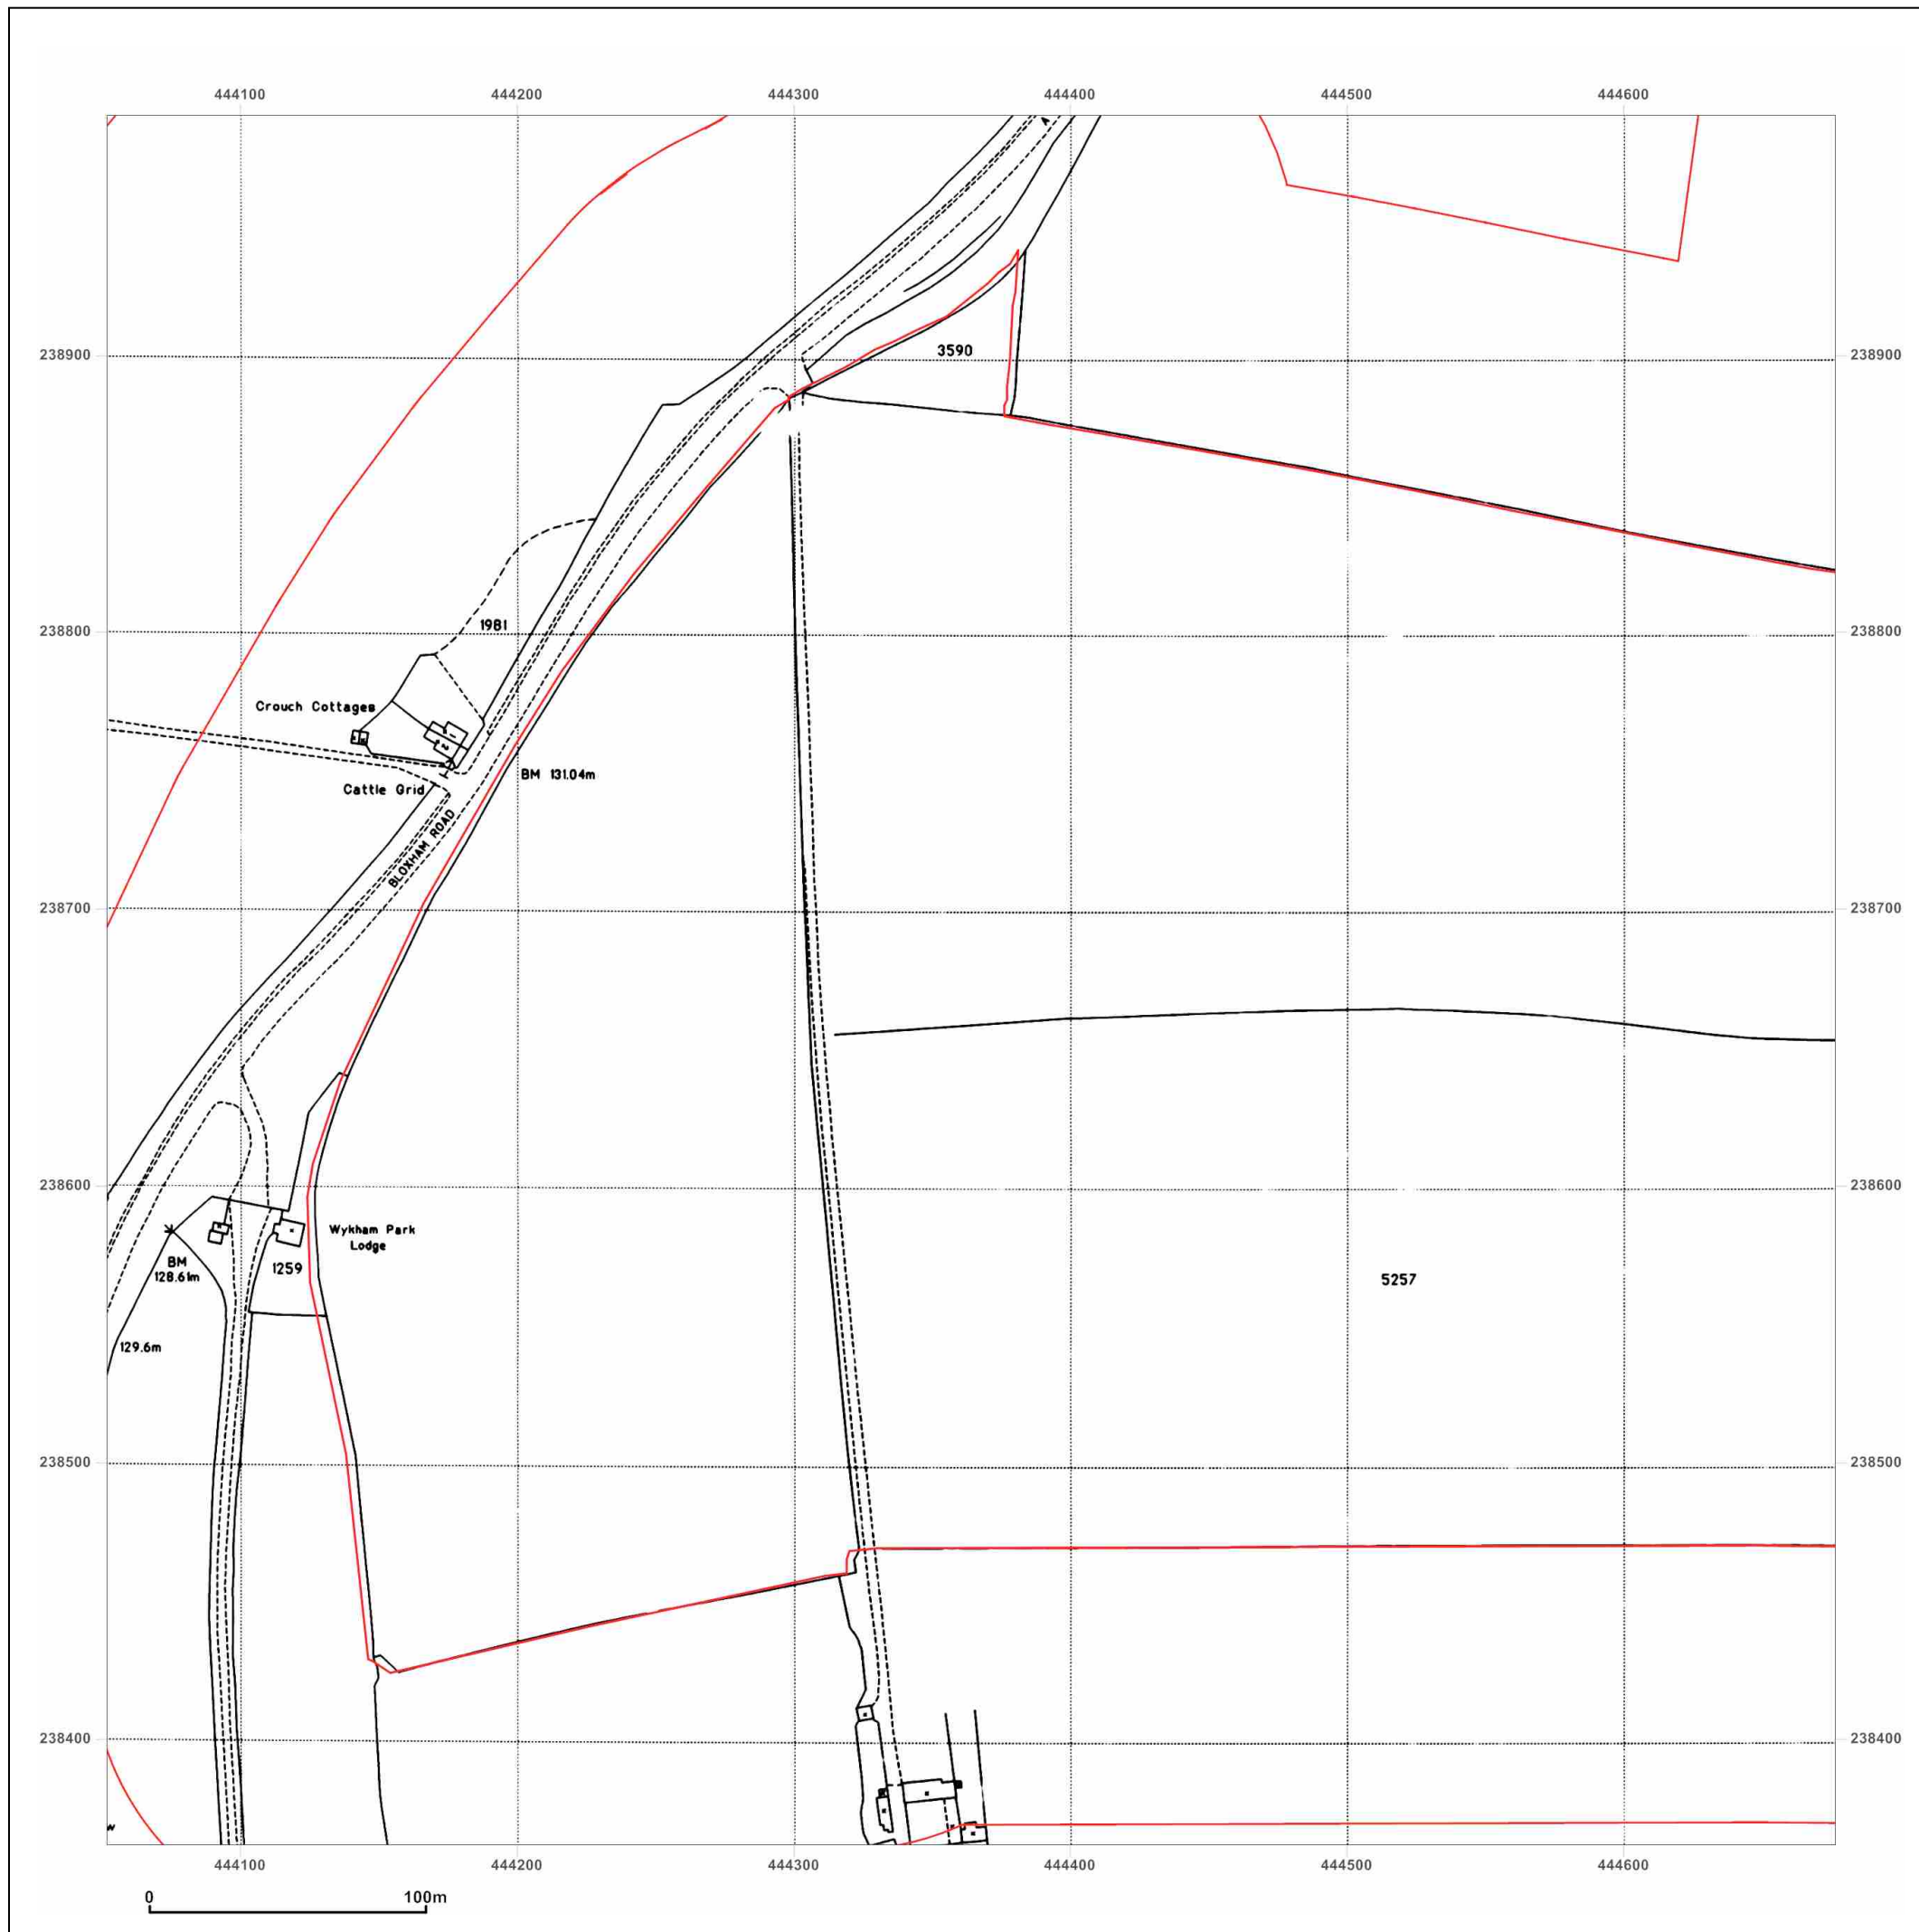

Site Details:

WYKHAM PARK FARM,
BANBURY

Client Ref: CA10769_CA4972
Report Ref: GSWA1-1546717_LS_A1
Grid Ref: 444364, 238674

Map Name: National Grid

Map date: 1993

Scale: 1:2,500

Printed at: 1:2,500

Surveyed N/A
Revised N/A
Edition N/A
Copyright 1993
Levelled N/A

To view map legend click here [Legend](#)

Site Details:

WYKHAM PARK FARM,
BANBURY

Client Ref: CA10769_CA4972
Report Ref: GSWA1-1546717_LS_A1
Grid Ref: 444364, 238674

Map Name: National Grid

Map date: 1990

Scale: 1:2,500