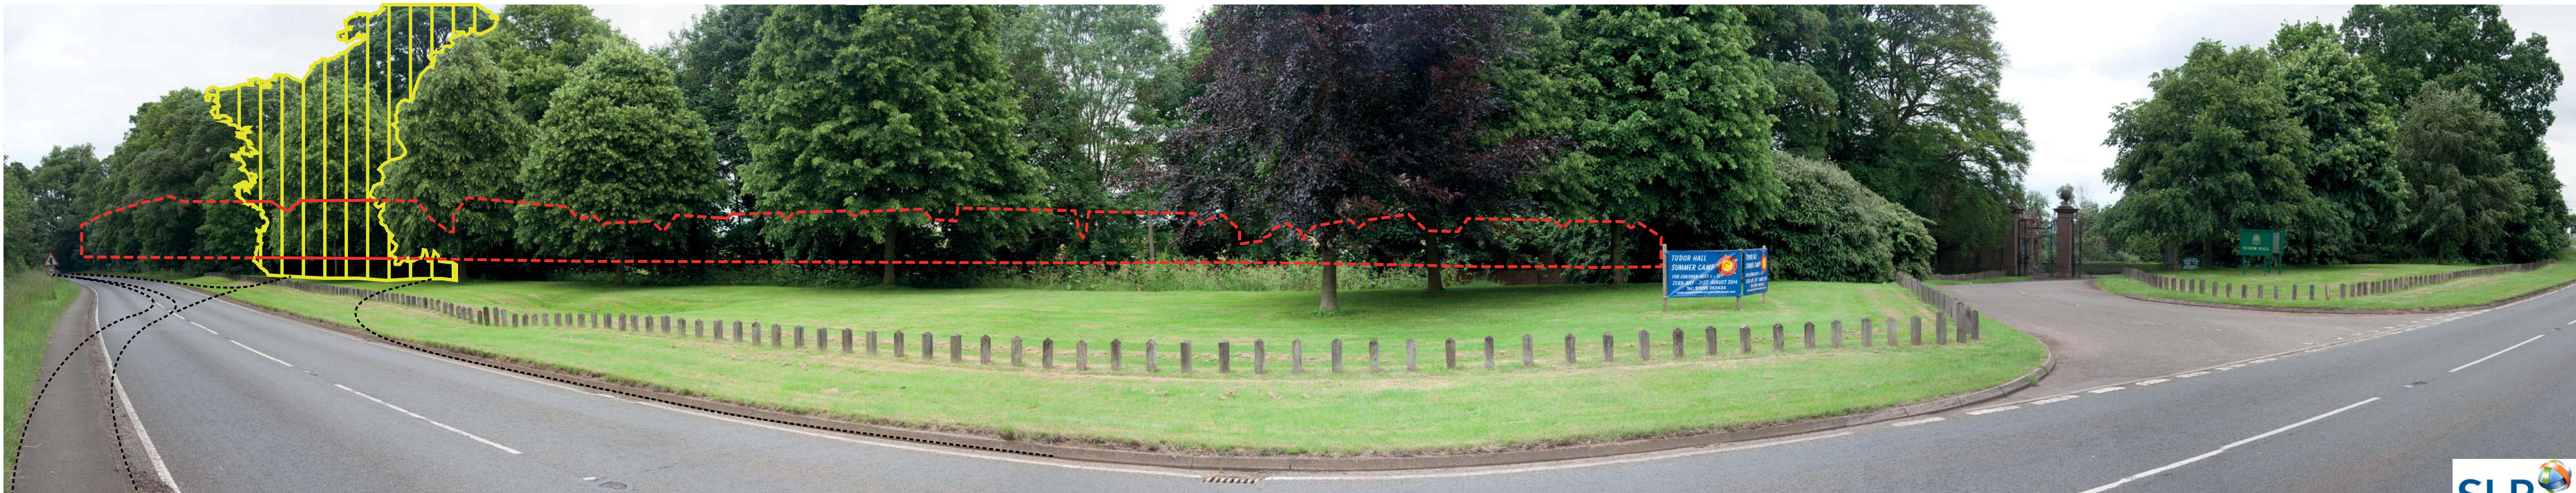

Viewpoint 10: Existing view from entrance gateway to Tudor Hall School (Wykhams Park), looking east into the site

Viewpoint 10: Illustration showing proposed view from entrance gateway to Tudor Hall School (Wykhams Park), looking east into the site. (View shows outline of proposed buildings and removal of existing trees along A361 for new access road.)

Approximate extent of existing trees to be removed for new access road.

New housing visible.  
New housing screened by existing vegetation.

Approximate alignment of new access road.

ILLUSTRATION A

Banbury  
04892.00001.005.A  
28/08/14

Viewpoint 12: Existing view from Crouch Hill to the north-west, looking south-east towards the site.

Viewpoint 12: Illustration, showing proposed view from Crouch Hill to the north-west, looking south-east towards the site.