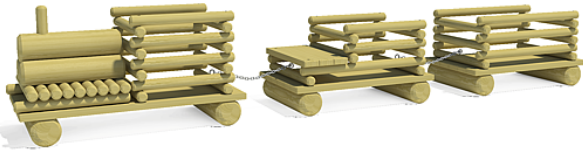

5 59 079 0

eibe playo Chain-Linked Train

made in germany

Scope of delivery

1x locomotive: SW
1x car: SW
1x passenger car: SW

	Material	SW pi
	Foundation level	-
	Minimum space	700x360x237 cm
	Free falling height	57 cm
	Impact protection net	-
	Foundations	-
	Assembly	1 person/0.5 h
	Largest section	130x60x70 cm
	Heaviest section	50 kg