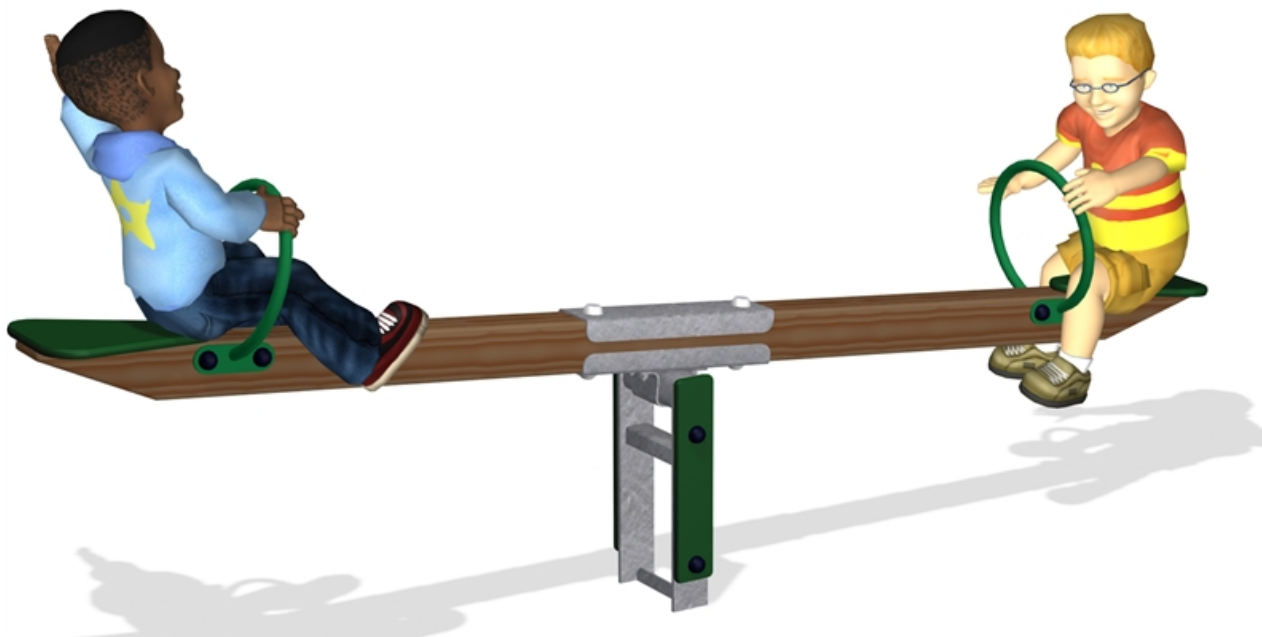

## NAT103 - Wip Wap Seesaw

ROCKING

MEETING

FSC

### Product Description

The seesaw is a classic piece of play equipment for training cause and effect as the child sees its movements replicated. The rocking movements affected by the cooperation between players are great for developing the skills of negotiation. The rubber damping unit acts as a safety braking device if one child should suddenly jump off.

### Product Information

Category:	Seesaws
Product line:	NATURE
Age group:	3+

Installation:	1 person(s) 2 hour(s)
---------------	--------------------------

Weight / Heaviest part:	0 / 0 kg.
Concrete required:	0 m <sup>3</sup>
Foundation amount:	1
Available for surface mount:	Yes
Standard installation depth:	0 cm.