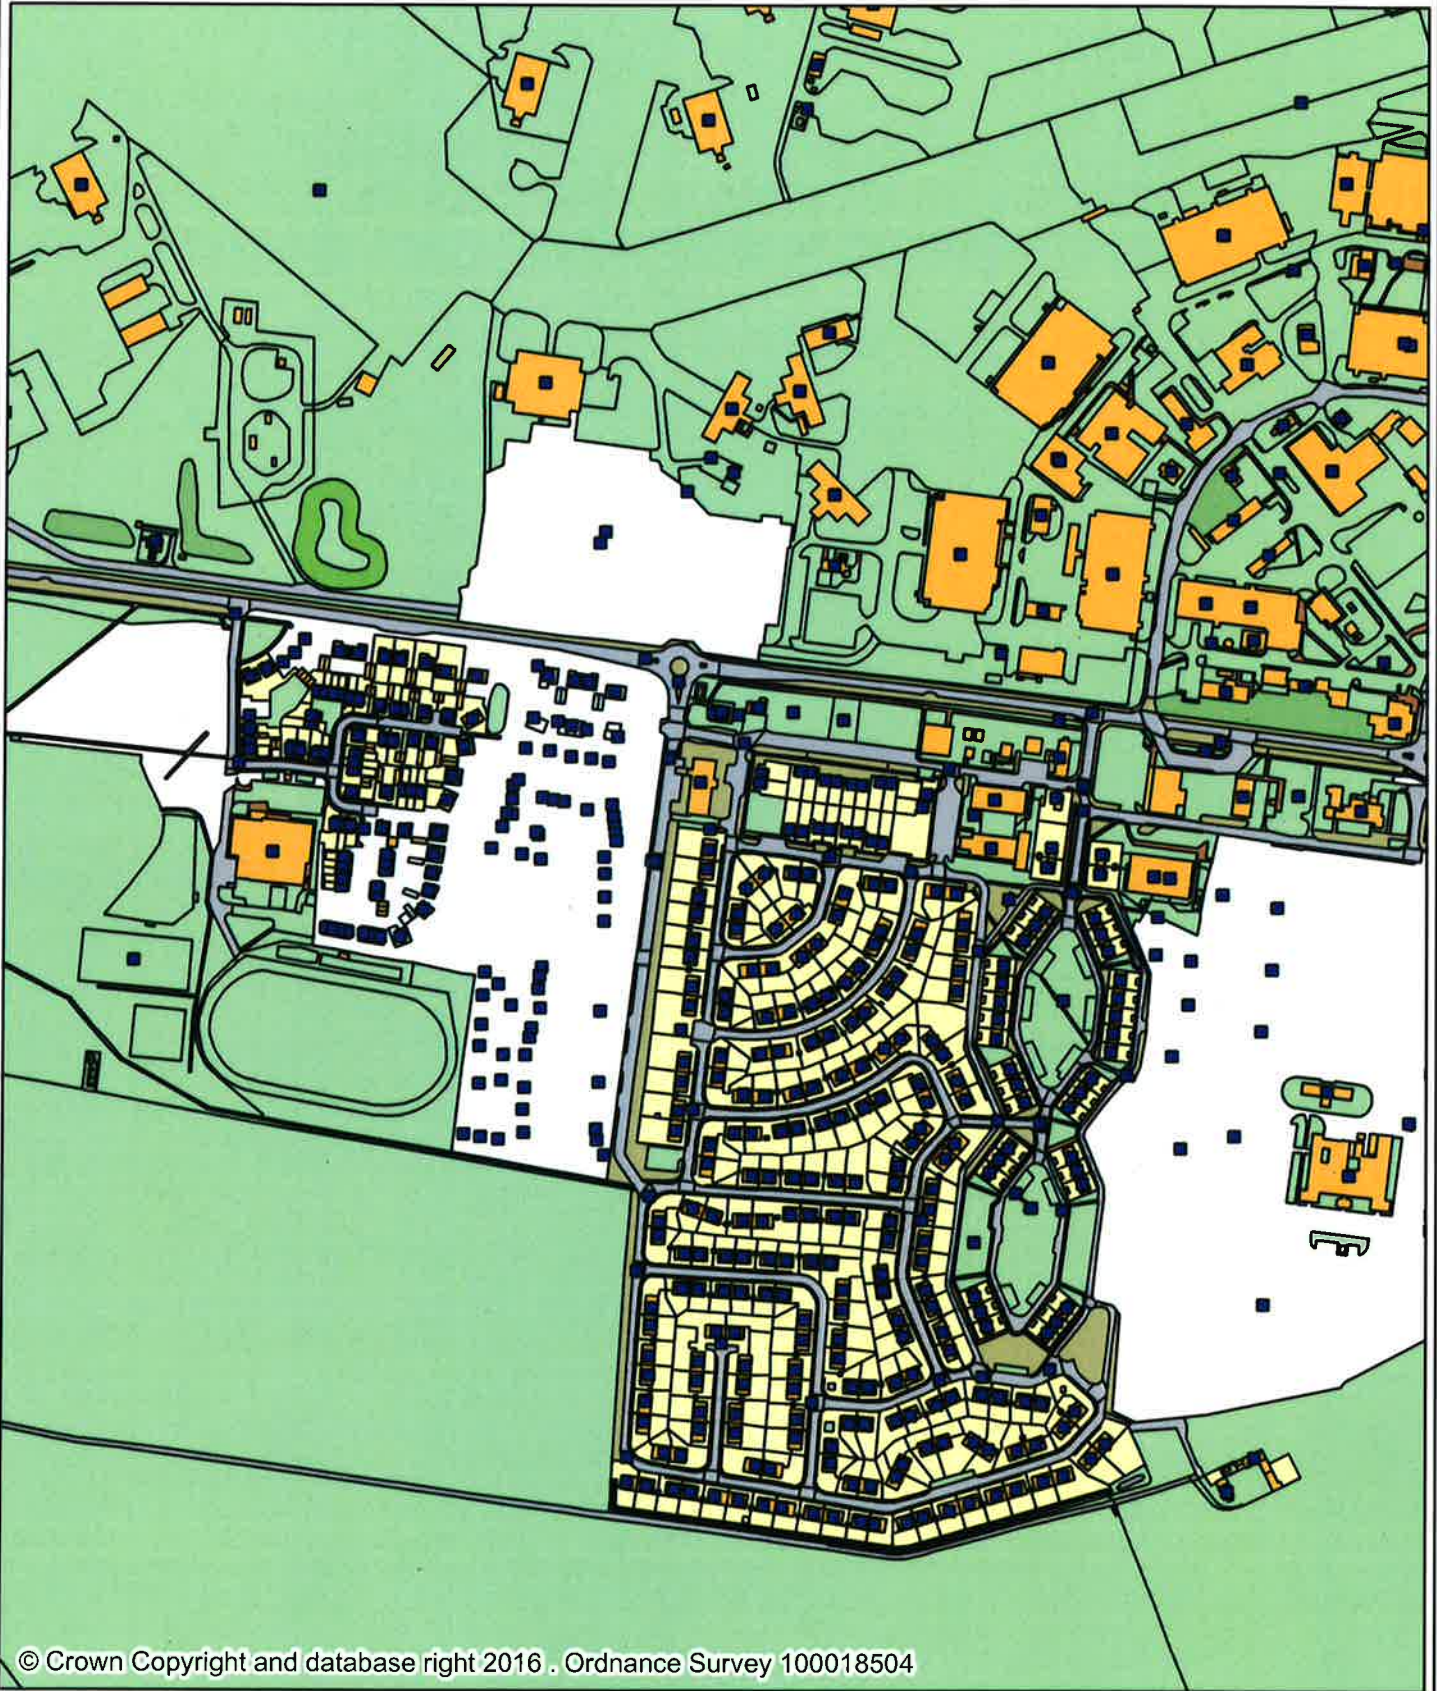

16/00013/TCA

Heyford Park, Camp Road

© Crown Copyright and database right 2016 . Ordnance Survey 100018504

Cherwell
DISTRICT COUNCIL
NORTH OXFORDSHIRE

Scale: 1:5,000

Organisation	Cherwell District Council
Department	Department
Comments	Not Set
Date	12/01/2016
PSMA Number	100018504