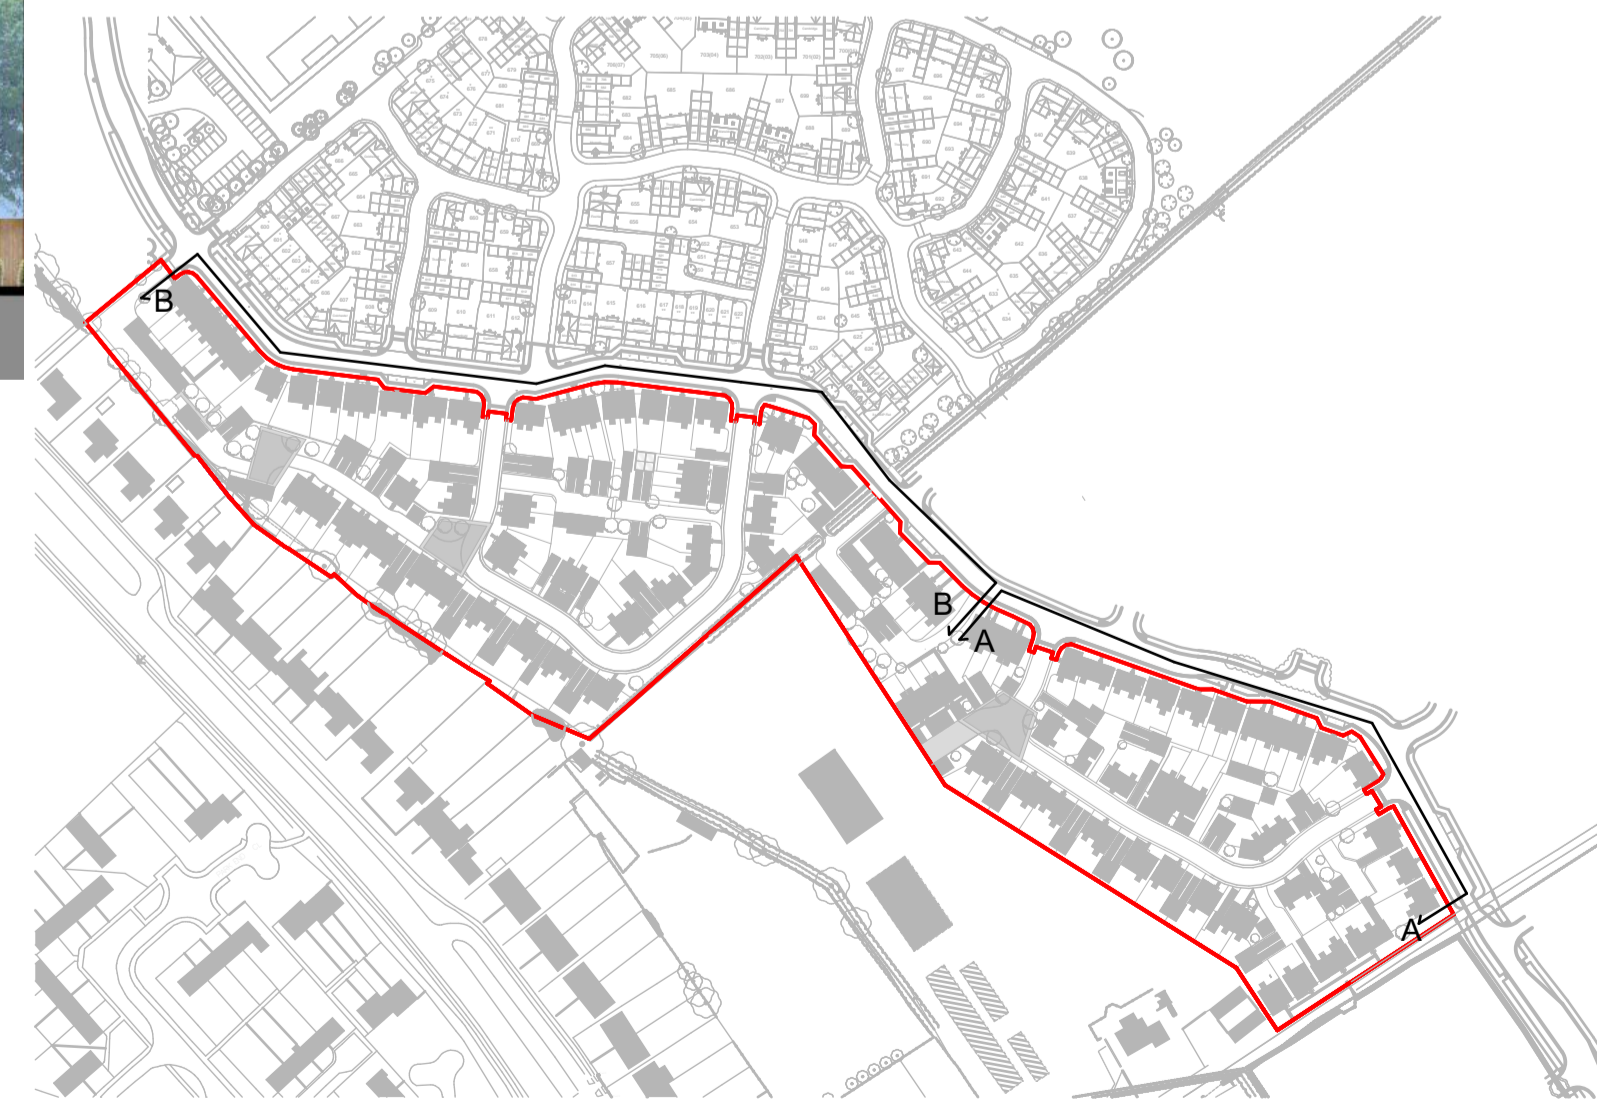

A	Plots 17, 21, 43-44, 46, 58, 96, 119 materiality updated. All door colours updated.	11.05.16
B	B+W, extents changed, update to revised site plan.	20.05.16
C	Street scenes updated to new layout	22.06.16
D	Additional street scenes added and updated to new layout	23.06.16
E	Street Scenes omitted and Street Scenes A-A and B-B updated.	30.06.16
F	Street scenes updated	02.08.16

Street Scene A-A

Street Scene A-A cont...

Street Scene B-B

Street Scene B-B cont...

Street Scene B-B cont...

Architects · Project Managers · Quantity Surveyors
 130 New Walk
 Leicester, LE1 7JA
 Tel: 0116 204 5800, Fax: 0116 204 5801
 email: design@rg-p.co.uk, www.rg-p.co.uk