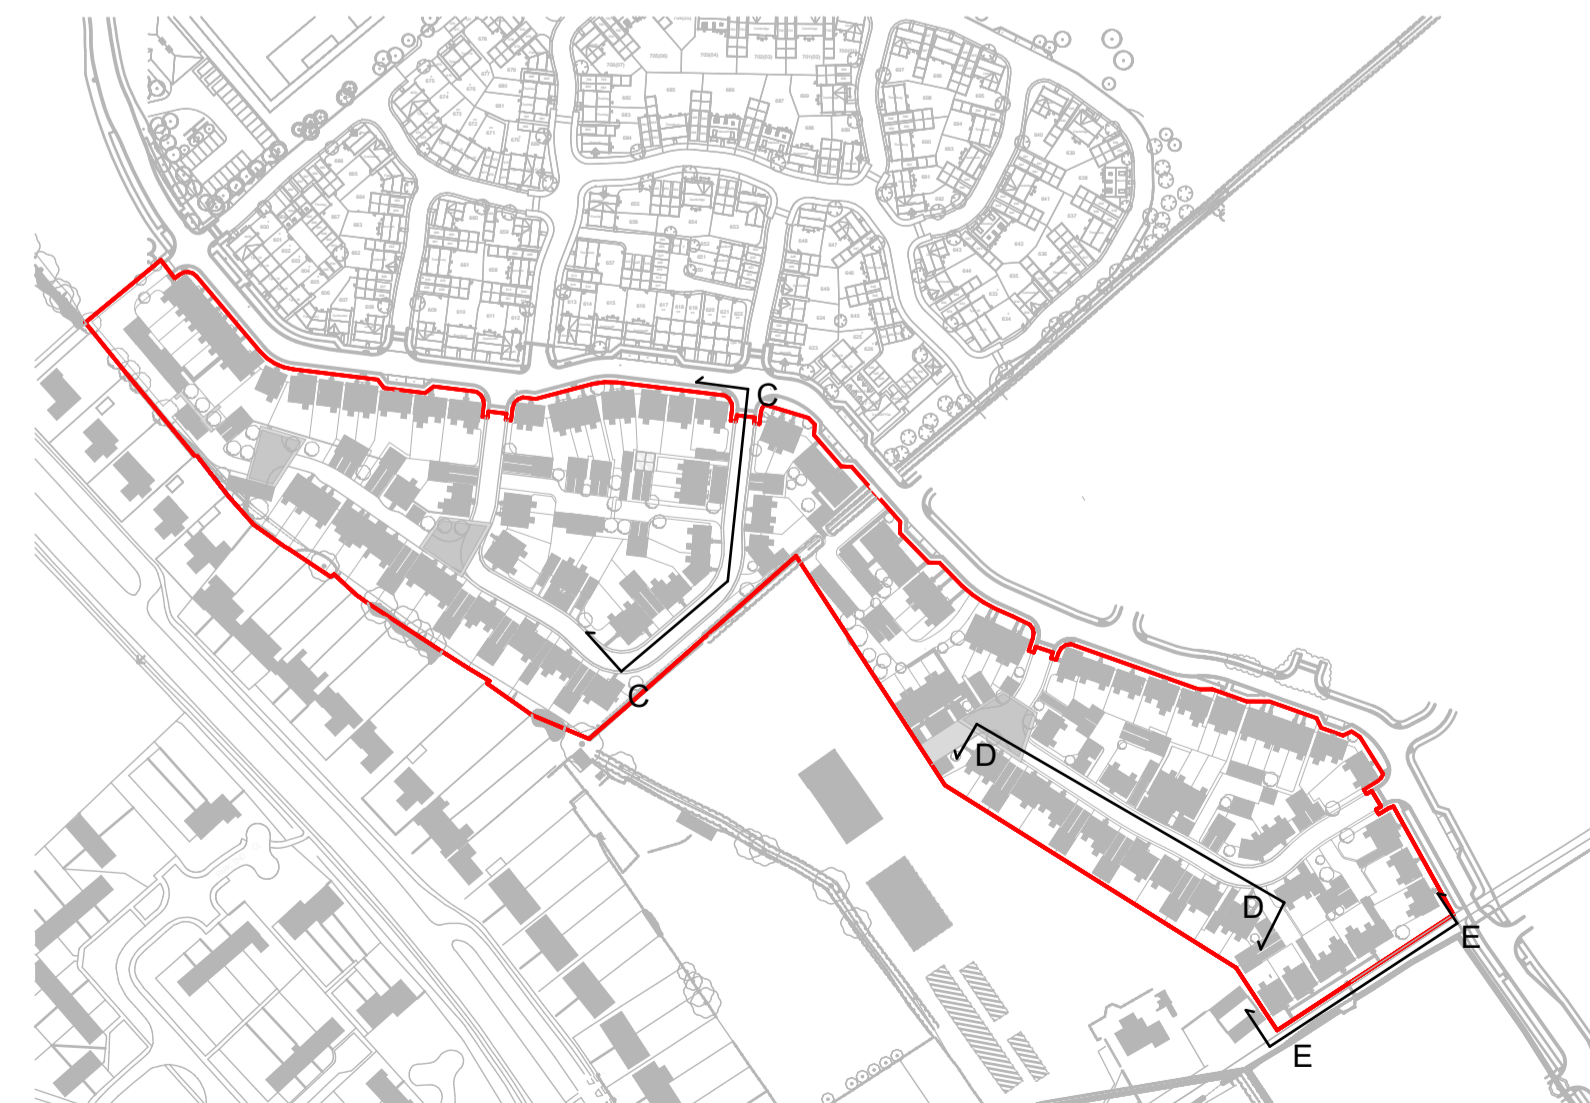

Street Scene C-C

Street Scene D-D

Street Scene E-E

Architects · Project Managers · Quantity Surveyors
130 New Walk
Leicester, LE1 7JA
Tel: 0116 204 5800, Fax: 0116 204 5801
email: design@rg-p.co.uk, www.rg-p.co.uk

Project:	A development at Longford Park, Banbury	
Client:	Bovis Homes	
Sheet title:	Street Scenes C-E	
Ref:	40657/ 069	
Scale:	NTS	@ A1
Date:	04/05/2016	
Drawn:	AO	Checked: JNB