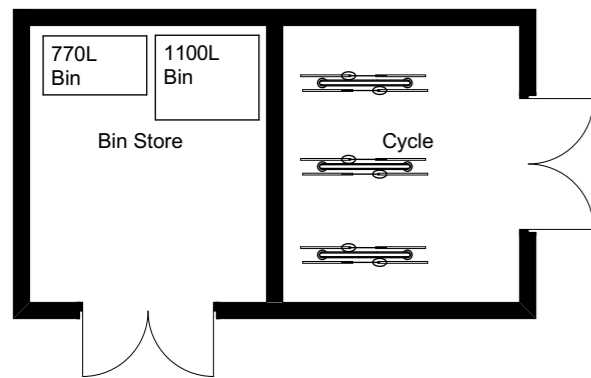

Front Elevation

Side Elevation

Ground Floor Plan

Rear Elevation

Side Elevation

Architects · Project Managers · Quantity Surveyors
 130 New Walk
 Leicester, LE1 7JA
 Tel: 0116 204 5800, Fax: 0116 204 5801
 email: design@rg-p.co.uk, www.rg-p.co.uk