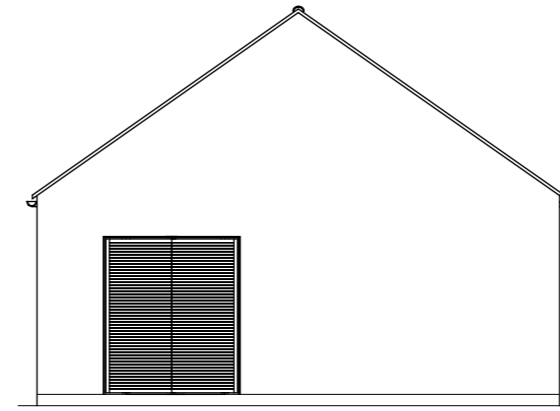

Front Elevation

Side Elevation

Ground Floor Plan

Rear Elevation

Side Elevation

Architects · Project Managers · Quantity Surveyors
 130 New Walk
 Leicester, LE1 7JA
 Tel: 0116 204 5800, Fax: 0116 204 5801
 email: design@rg-p.co.uk, www.rg-p.co.uk

Project: A development at Longford Park,
 Banbury

Client: Bovis Homes

Sheet title: Bin and Bike Store

Ref: 40657/ 070

Scale: 1:100 @ A3

Date: 12/08/2016

Drawn: YS Checked: AB