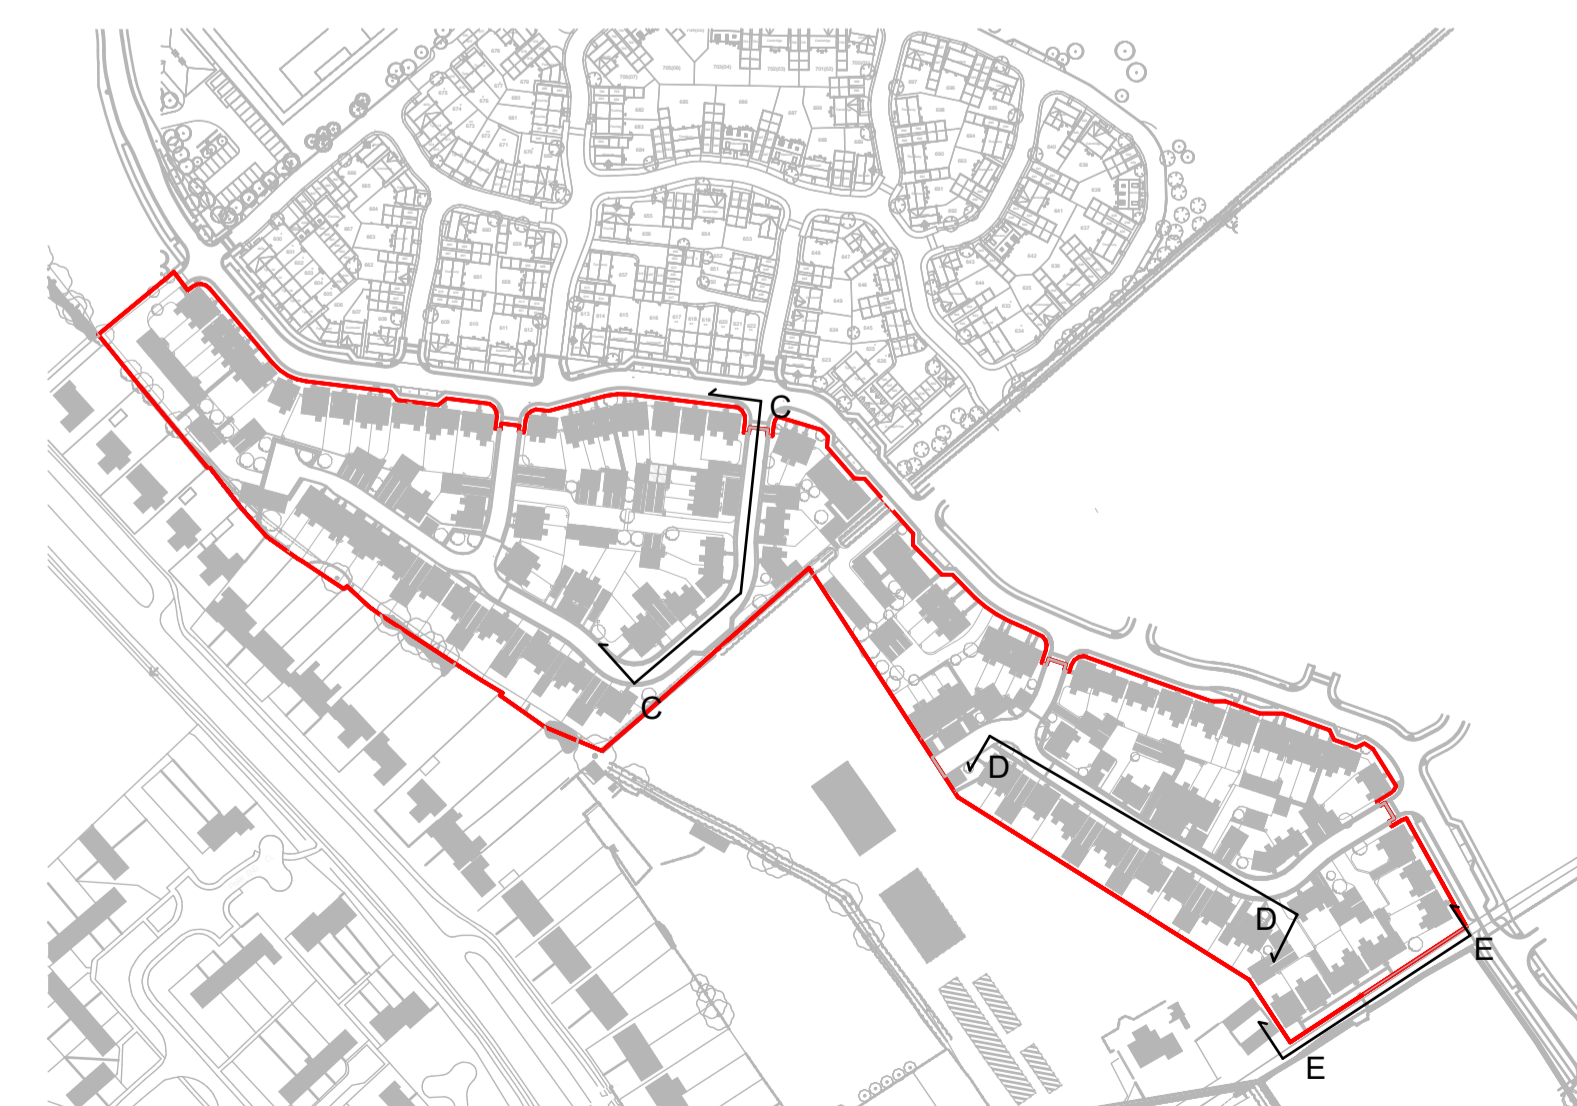

A	Street scenes updated to planning comments	31.08.16
B	Plot 090 and 092 Boundary updated	05.09.16

Street Scene C-C

Street Scene D-D

Street Scene E-E

Architects · Project Managers · Quantity Surveyors
 130 New Walk
 Leicester, LE1 7JA
 Tel: 0116 204 5800, Fax: 0116 204 5801
 email: design@rg-p.co.uk, www.rg-p.co.uk

Project:	A development at Longford Park, Banbury	
Client:	Bovis Homes	
Sheet title:	Street Scenes C-E	
Ref:	40657/ 069 B	
Scale:	NTS	@ A1
Date:	04/05/2016	
Drawn:	AO	Checked: JNB