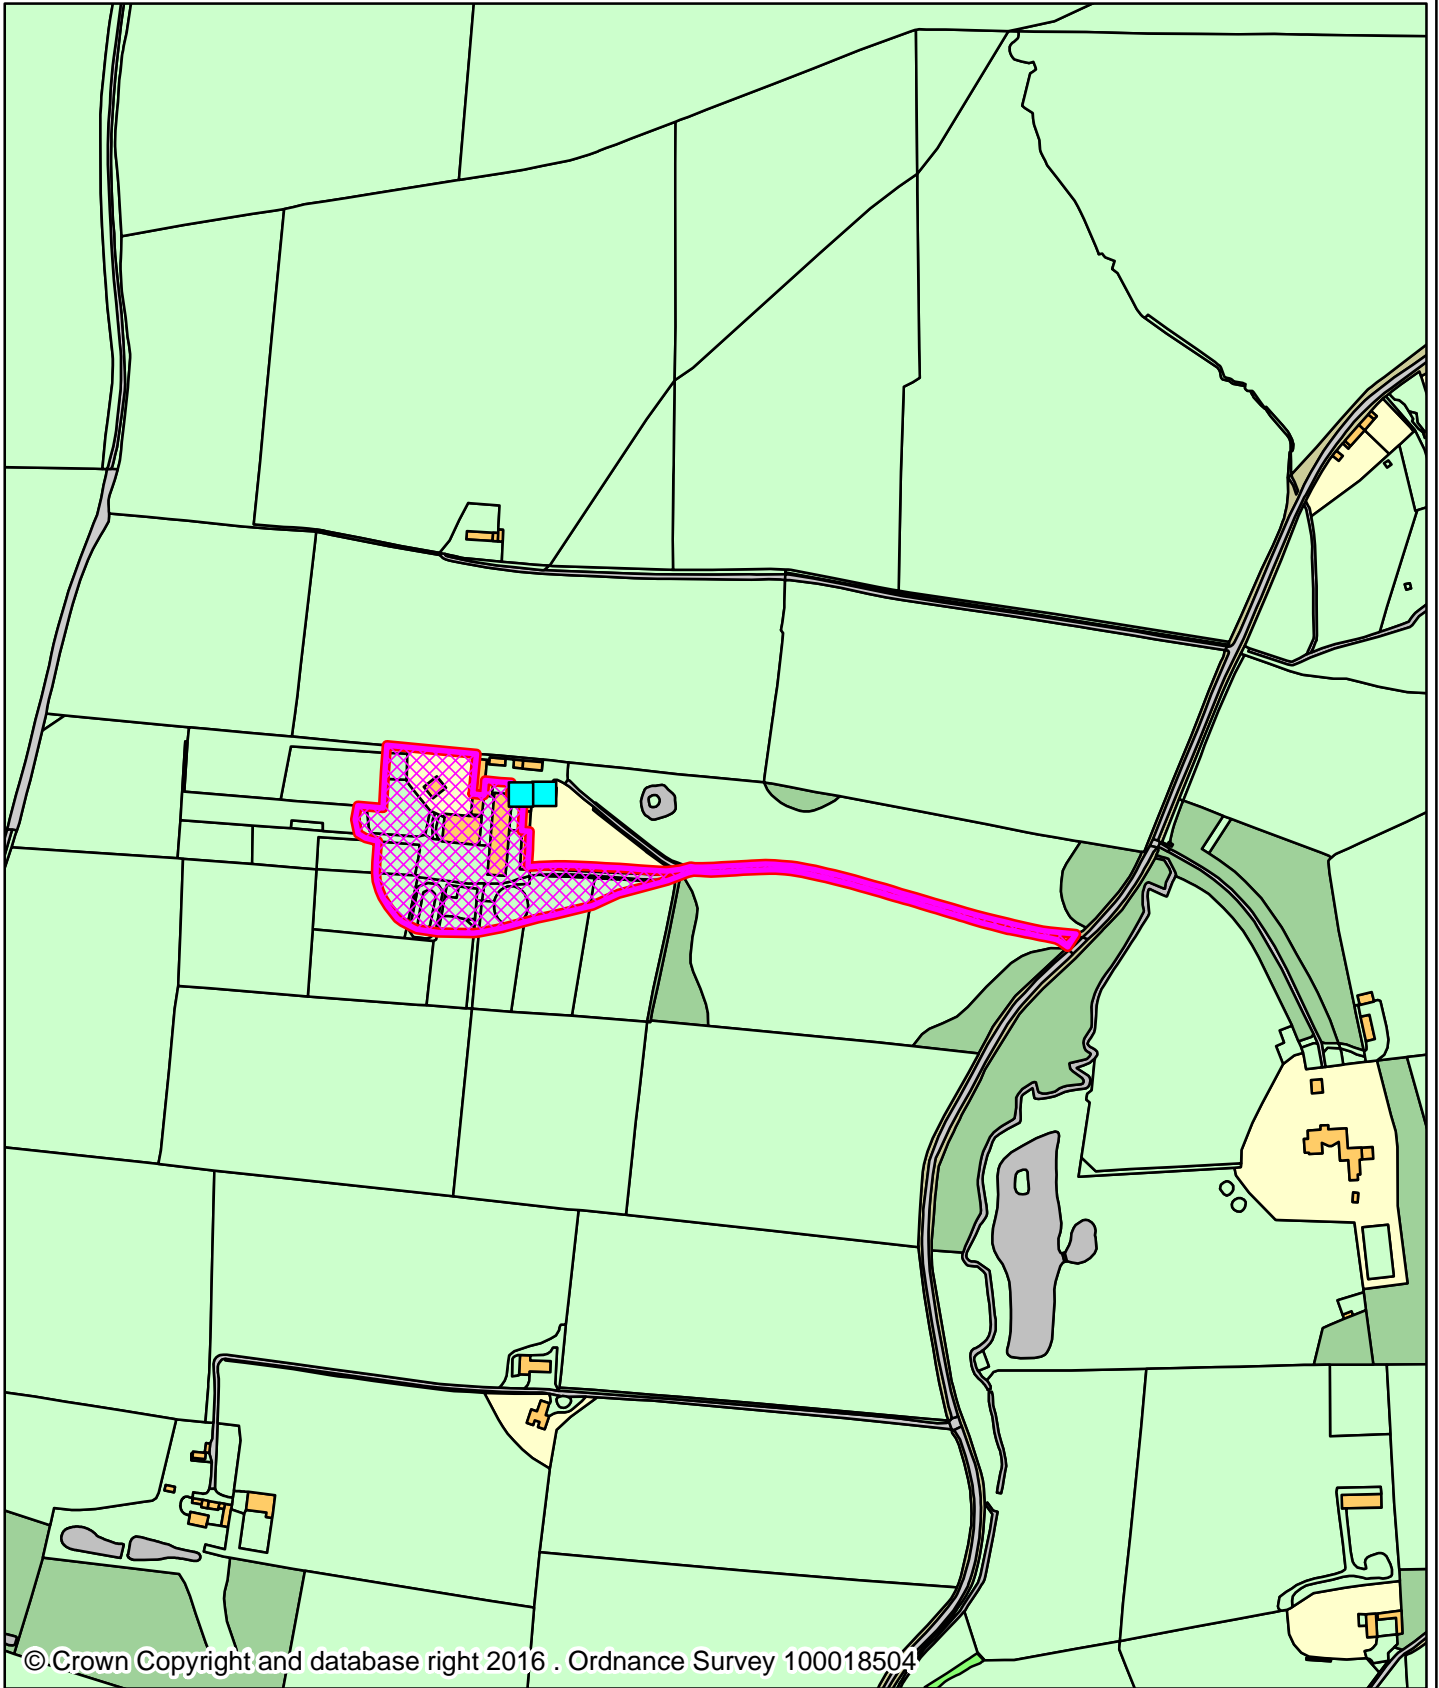

# 16/01563/F

Muddle Barn Farm, Colony Road, Sibford Gower

Organisation	Cherwell District Council
Department	Department
Comments	
Date	09/08/2016
PSMA Number	100018504