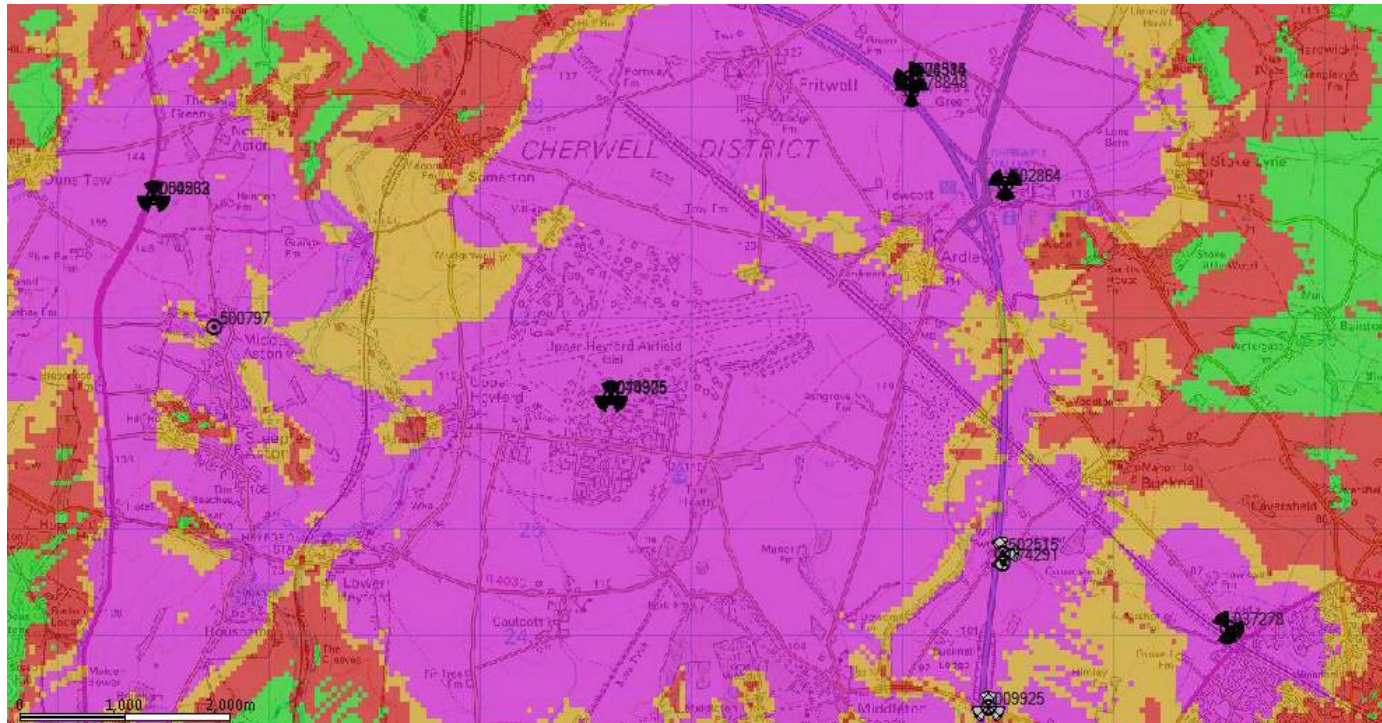

This coverage plan must be read in conjunction with the key and site specific supplementary information. Each colour block represents 50 metres square.

CTiL - LTE Coverage With Proposed New Site

4G Coverage by Signal Level

- Indoor Dense Urban
- Indoor Urban
- Indoor Suburban
- In Car
- Outdoor

Digital Mapping Solutions from Dotted Eyes. © Crown Copyright 2006. All rights reserved. Licence number 100019918

This coverage plan must be read in conjunction with the key and site specific supplementary information. Each colour block represents 50 metres square.

This coverage plan must be read in conjunction with the key and site specific supplementary information. Each colour block represents 50 metres square.