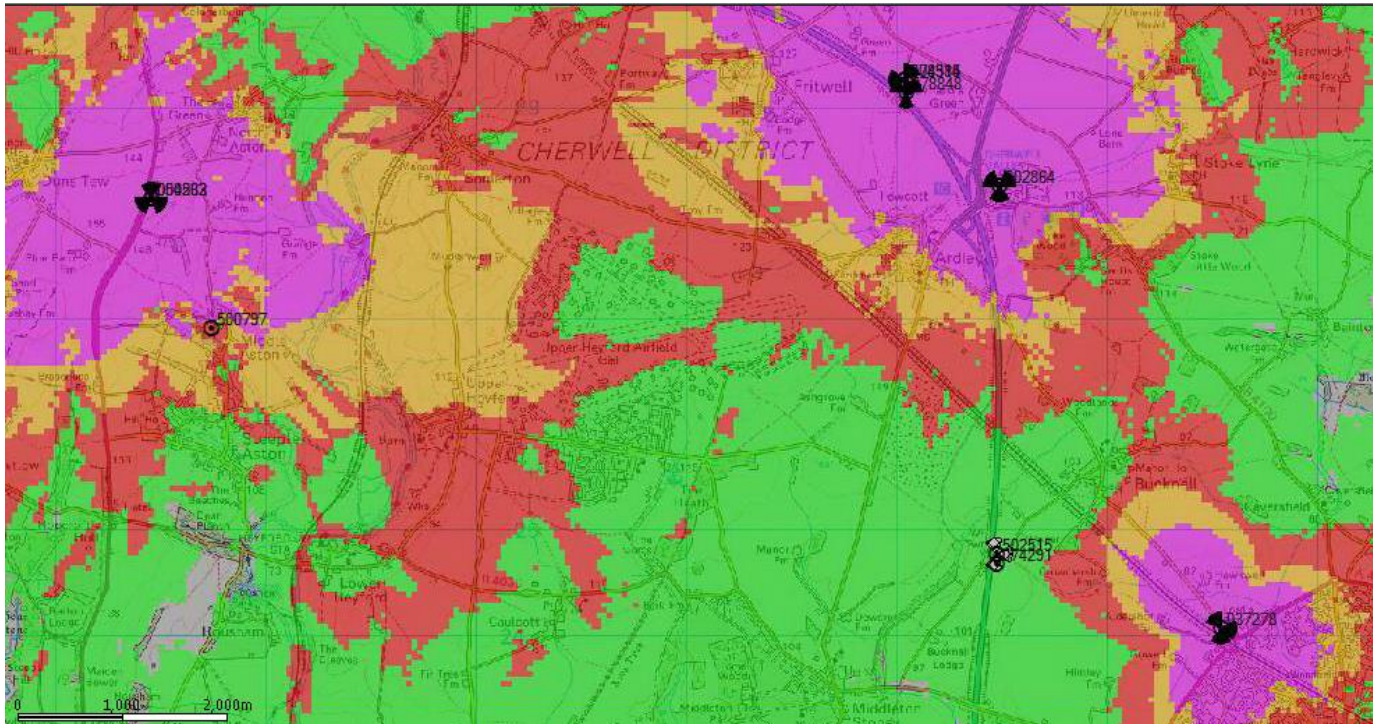

CTiL –LTE Coverage Without Proposed New Site

Digital Mapping Solutions from Dotted Eyes. © Crown Copyright 2006. All rights reserved. Licence number 100019918

This coverage plan must be read in conjunction with the key and site specific supplementary information. Each colour block represents 50 metres square.