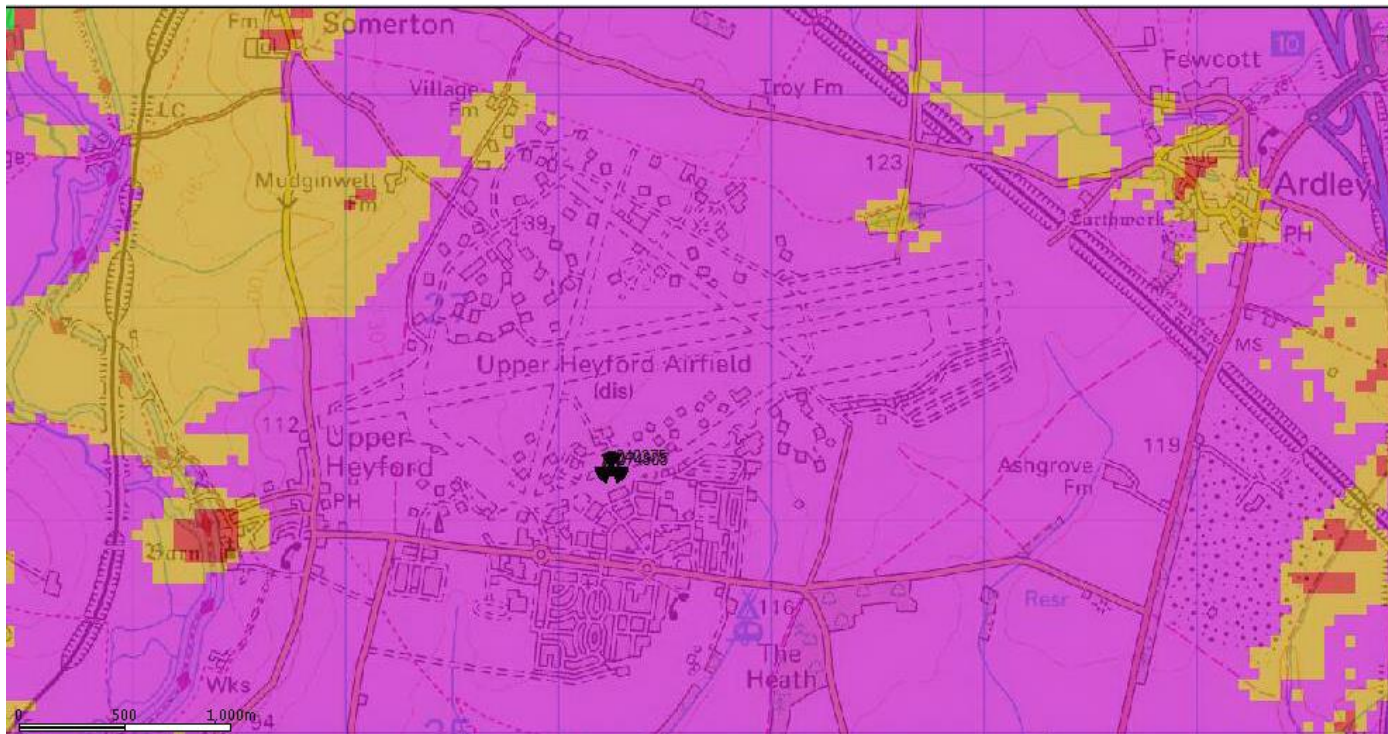

CTiL - LTE Coverage With Proposed New Site

4G Coverage by Signal Level

- Indoor Dense Urban
- Indoor Urban
- Indoor Suburban
- In Car
- Outdoor

Digital Mapping Solutions from Dotted Eyes. © Crown Copyright 2006.
All rights reserved. Licence number 100019918

This coverage plan must be read in conjunction with the key and site specific supplementary information. Each colour block represents 50 metres square.