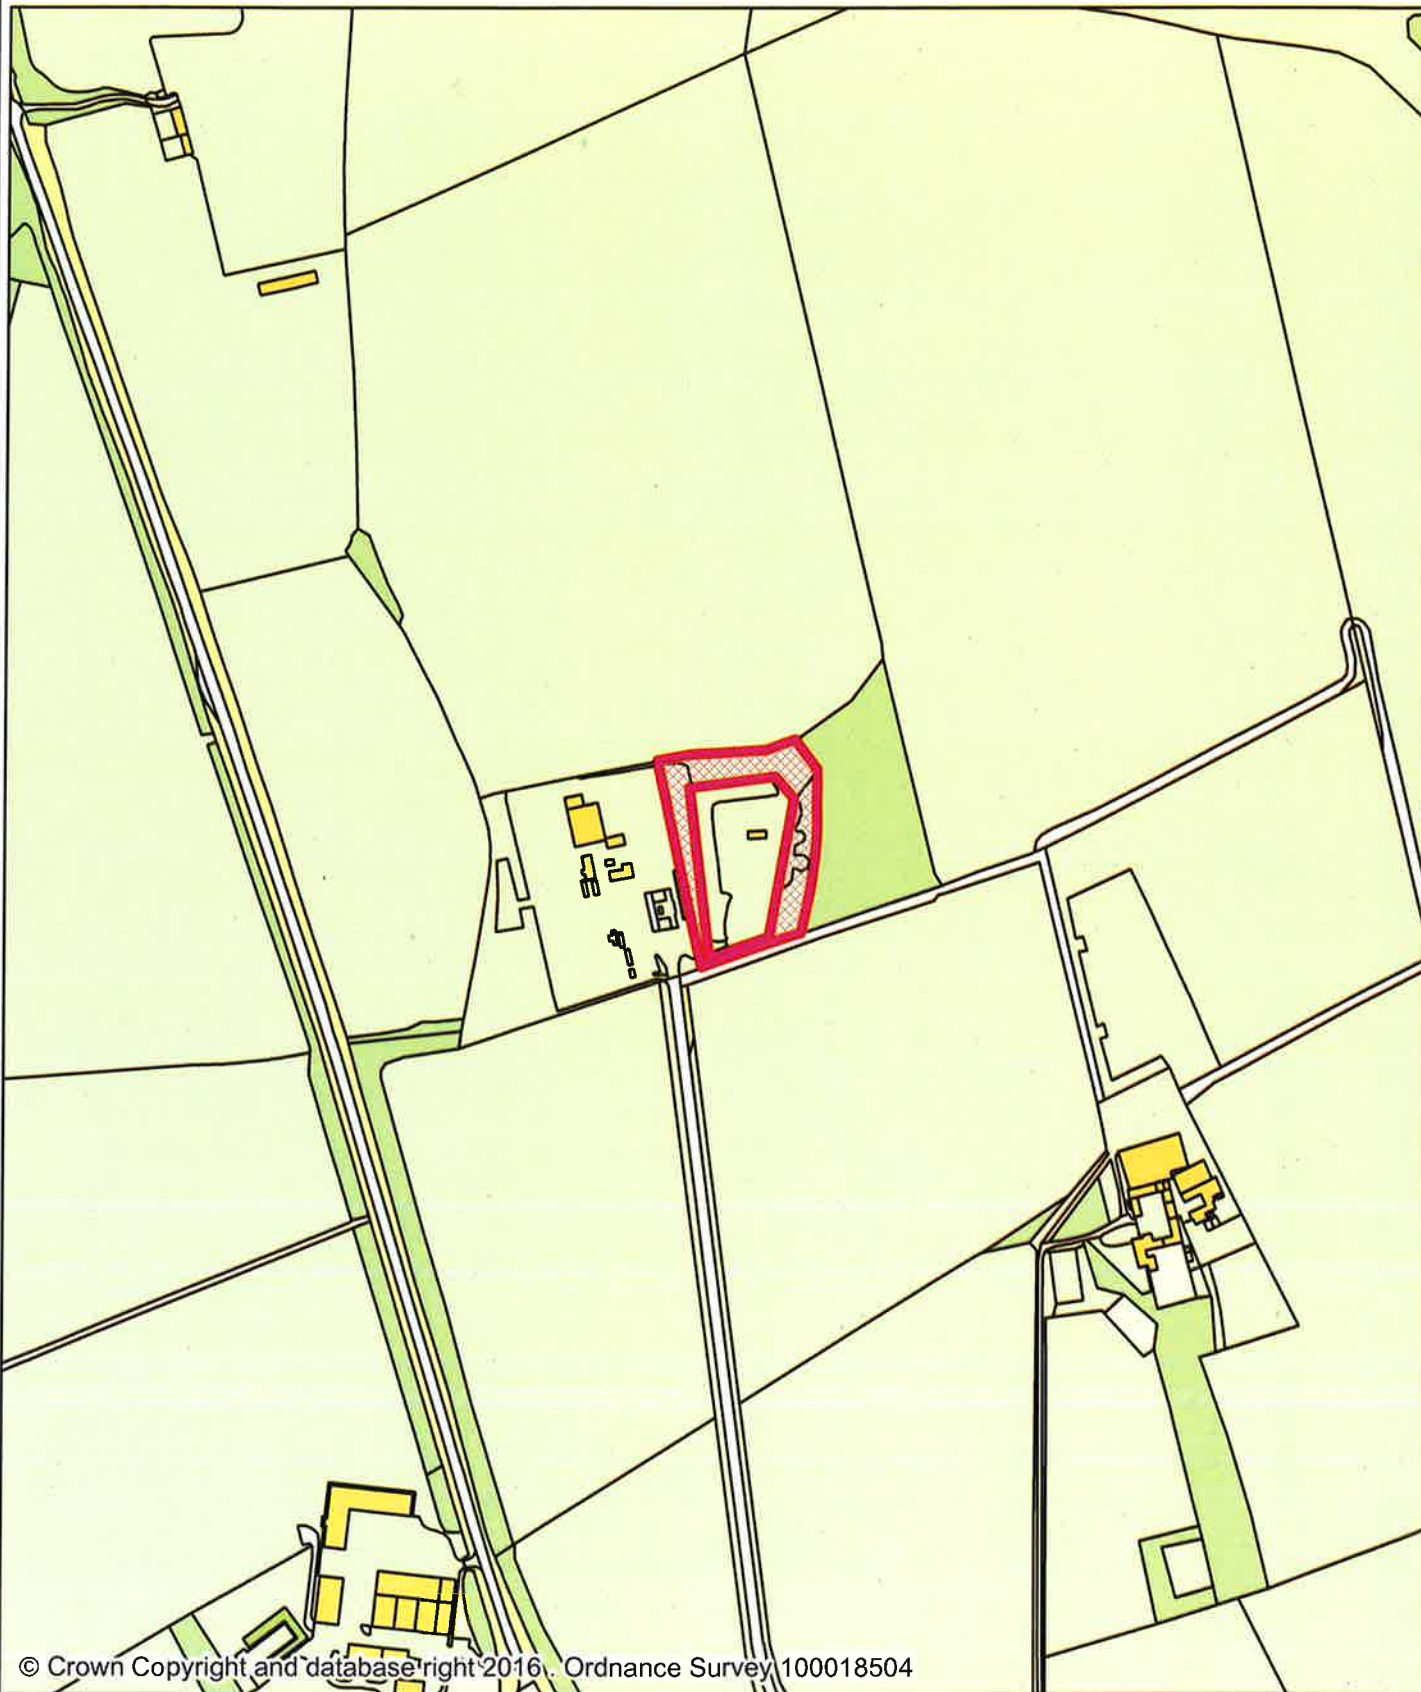

Not Set

Not Set

© Crown Copyright and database right 2016. Ordnance Survey 100018504

Cherwell
DISTRICT COUNCIL
NORTH OXFORDSHIRE

NORTH
Scale: 1:5,000

Organisation	Cherwell District Council
Department	Department
Comments	Not Set
Date	21/06/2016
PSMA Number	100018504