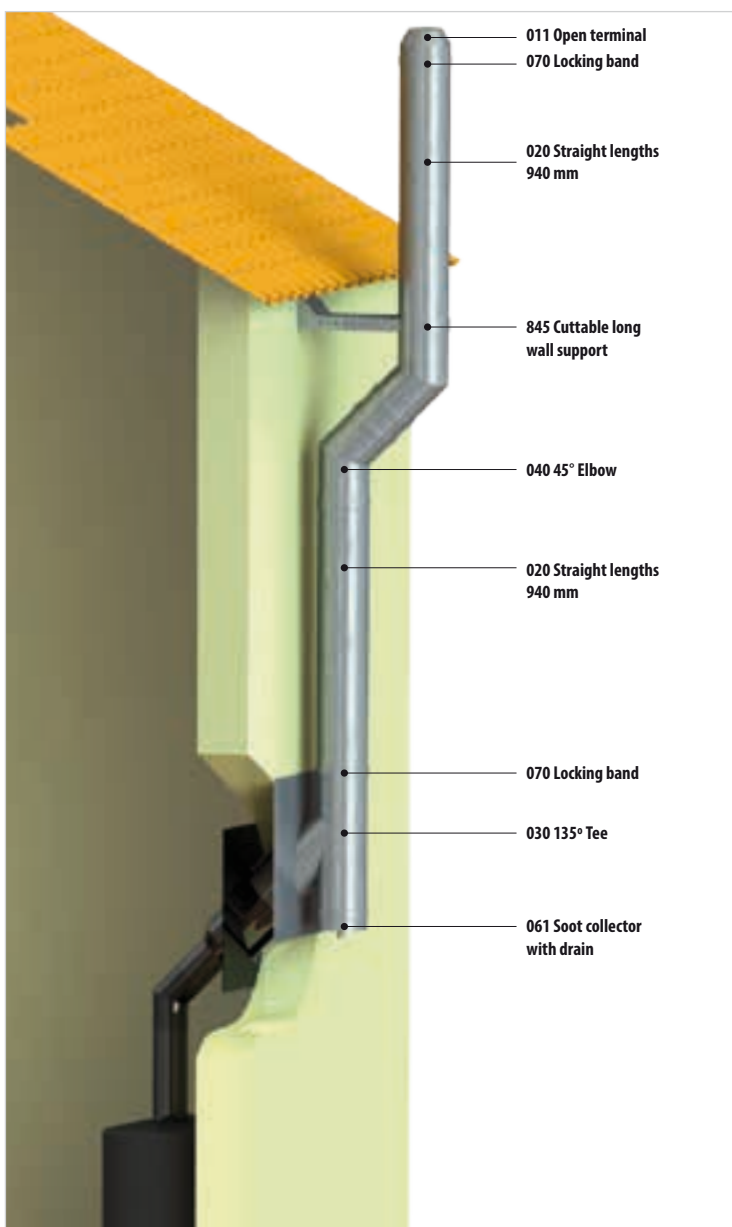

Insulated twin wall chimney

The DW can be used for wood stoves, for inside or outside installation of chimney

0036 CPD 90220 001

EN 1856-1 T600 N1 D V2 L50040 G60

MATERIALS

- Inside wall: Stainless Steel AISI 316L - 1.4404.
- Outside wall: Stainless Steel AIS 304 - 1.4301.
- Insulation: mineral wool 30 mm.

TECHNICAL SPECIFICATIONS

- 40 mm overlapping.
- Available diameters: Ø 130 to Ø 300.

ADVANTAGES

EXPANSION ABSORPTION

Thanks to its exclusive manufacturing system, the DW expands freely.

THERMAL CONTINUITY

The continuity of the insulation ensures an optimum draught
With the DW, thermal bridges are over!

INSULATION

The insulation quality of the DW system optimises the technical efficiency of the appliance and reduces the noise levels.

TERMINALS

Dinak gives you the option of choosing from many kinds of terminals (See Dinaroof range). Dinak can produce your flues in colours (RAL range) or in copper.

Ø 130
to
Ø 300