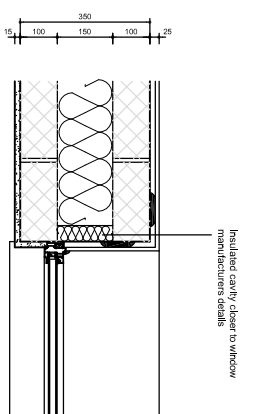

DOOR HEAD DETAIL:
NO HEADER TREATMENT - RENDER

WINDOW HEAD DETAIL:
NO HEADER TREATMENT - RENDER

WINDOW JAMB DETAIL:
NO HEADER TREATMENT - RENDER

DOOR CILL DETAIL:
NO HEADER TREATMENT - RENDER

WINDOW CILL DETAIL:
NO CILL TREATMENT - RENDER

SITEDRAWING REF:
Parcel B6, Upper Heyford

DRAWING TITLE:
Window & Door Planning Details
1:20 @ A3