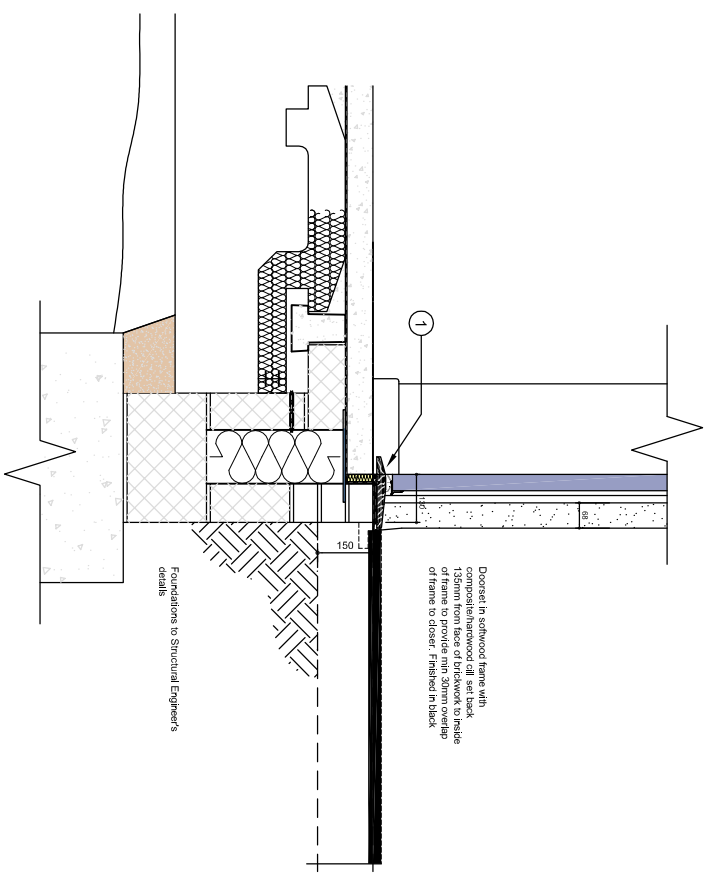

DOOR HEAD DETAIL:
NO HEADER TREATMENT - RENDER

WINDOW HEAD DETAIL:
NO HEADER TREATMENT - RENDER

WINDOW JAMB DETAIL:
NO HEADER TREATMENT - RENDER

DOOR CILL DETAIL:
NO HEADER TREATMENT - RENDER

WINDOW CILL DETAIL:
NO CILL TREATMENT - RENDER

SITEDRAWING REF:
Parcel B6, Upper Heyford

DRAWING TITLE:
Window & Door Planning Details
1:20 @ A3