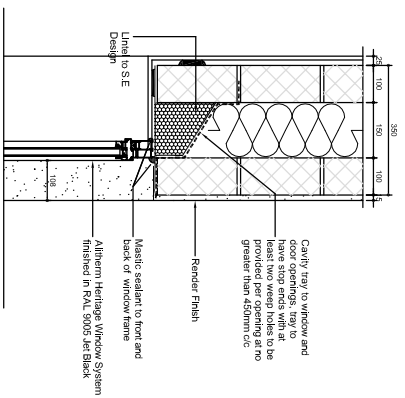

DOOR HEAD DETAIL:
NO HEADER TREATMENT - RENDER

WINDOW HEAD DETAIL:
NO HEADER TREATMENT - RENDER

WINDOW JAMB DETAIL:
NO HEADER TREATMENT - RENDER

DOOR CILL DETAIL:
NO HEADER TREATMENT - RENDER

WINDOW CILL DETAIL:
NO CILL TREATMENT - RENDER

SITEDRAWING REF:
Parcel B6, Upper Heyford

DRAWING TITLE:
Window & Door Planning Details
1:20 @ A3