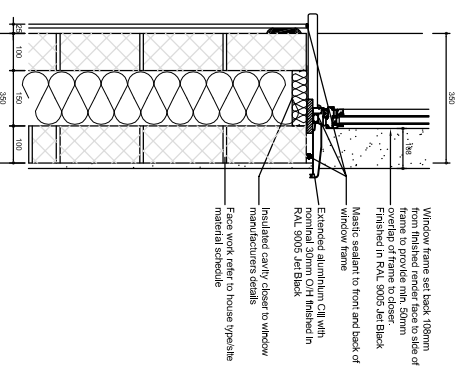

DOOR HEAD DETAIL:
NO HEADER TREATMENT - RENDER

WINDOW HEAD DETAIL:
NO HEADER TREATMENT - RENDER

WINDOW JAMB DETAIL:
NO HEADER TREATMENT - RENDER

DOOR CILL DETAIL:
NO HEADER TREATMENT - RENDER

WINDOW CILL DETAIL:
NO CILL TREATMENT - RENDER

SITEDRAWING REF:
Parcel B6, Upper Heyford

DRAWING TITLE:
Window & Door Planning Details
1:20 @ A3