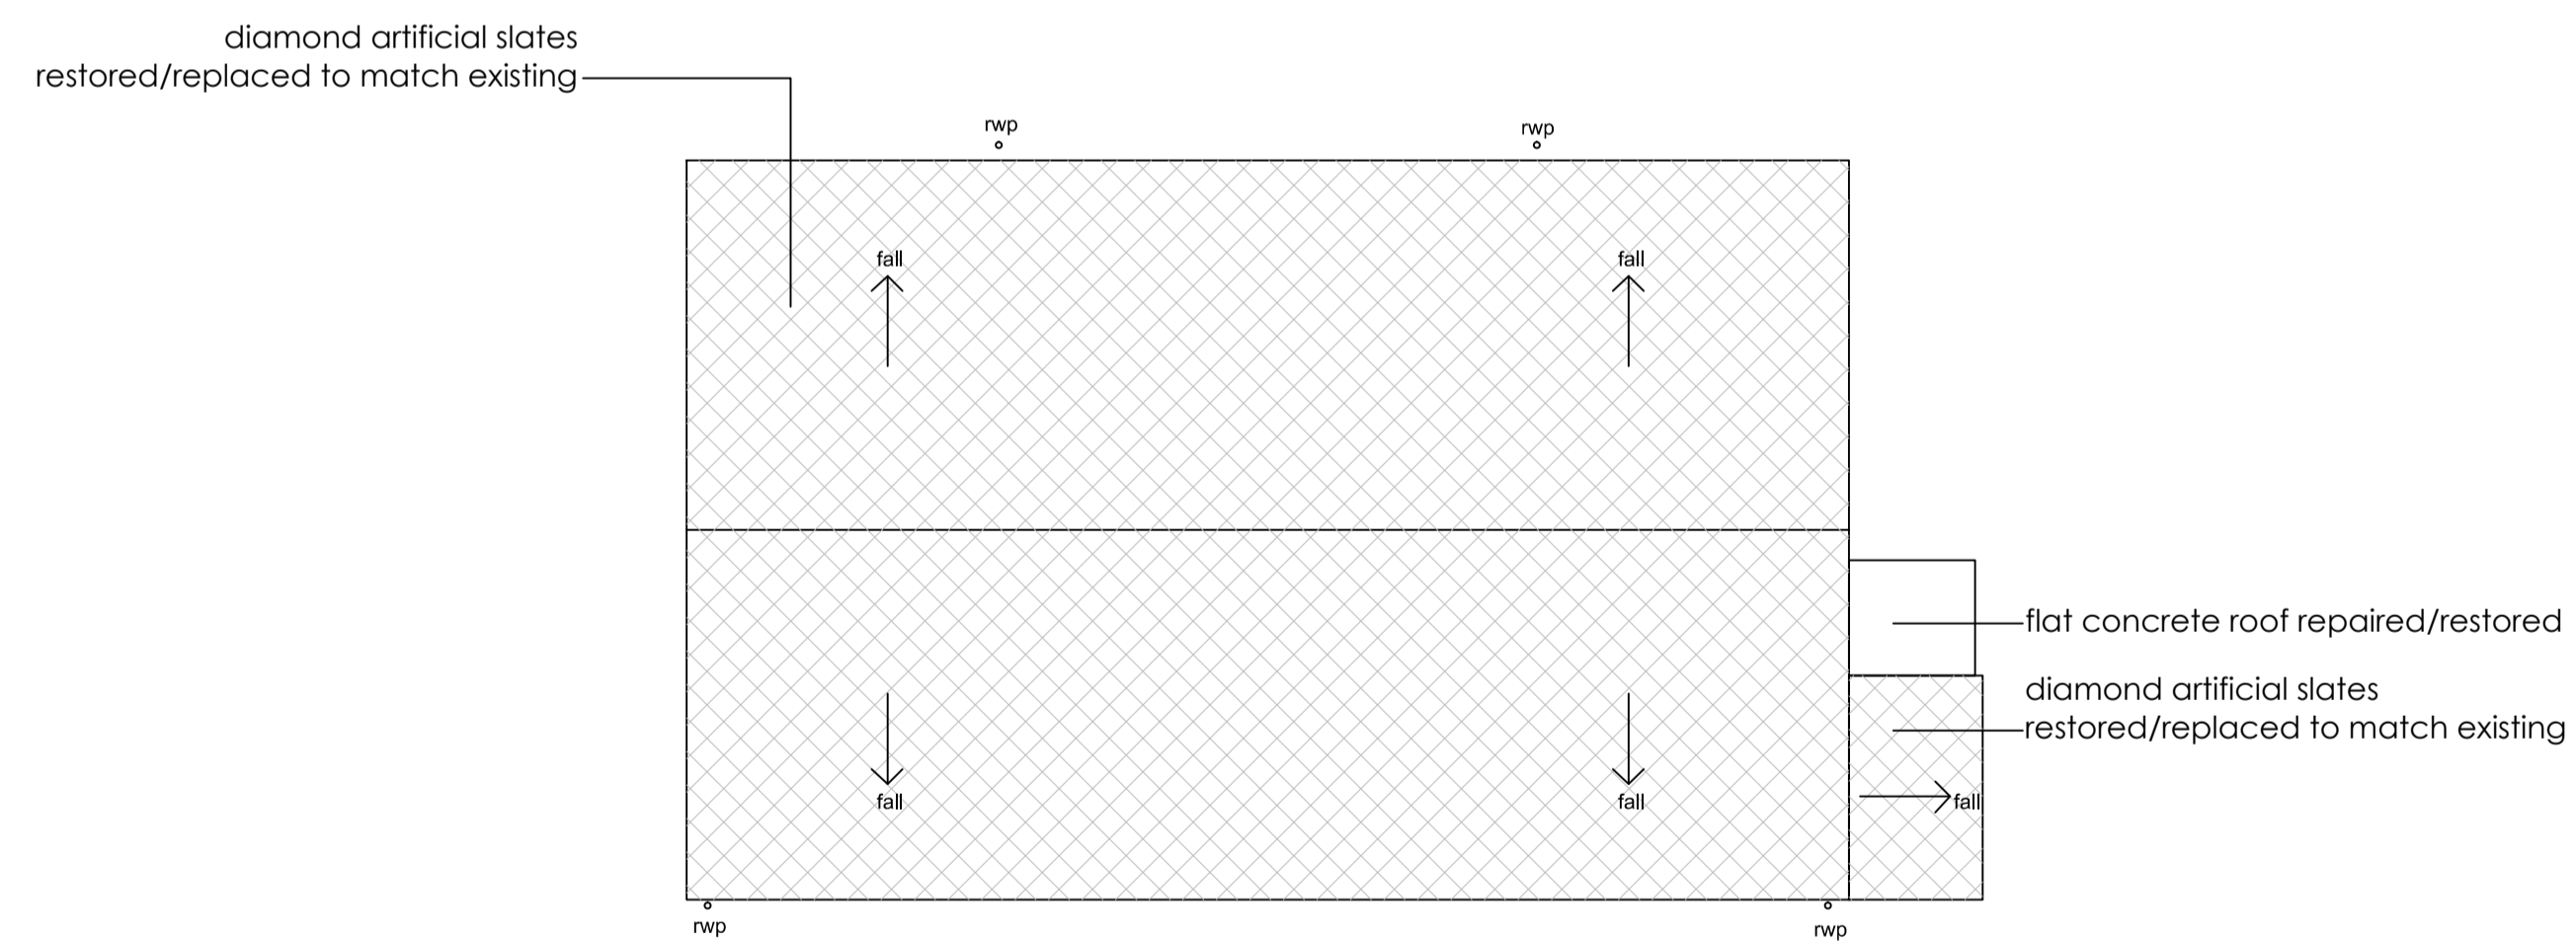

BUILDING 130
Roof Plan - Proposed

Client
Bicester Heritage

Project
Bicester Heritage

Title
**Building 130
Existing and Proposed Roof Plan
Planning**

Drawing No	Rev	Drawn	Date	Scale
12068 /130 PL 401 *	SC		21/05/2015	1:100 @A1

GAUNT FRANCIS
Architects
London & Cardiff
31 Southampton Row | London WC1B 5HJ | T: 020 7629 3993 | W: Gauntfrancis.co.uk