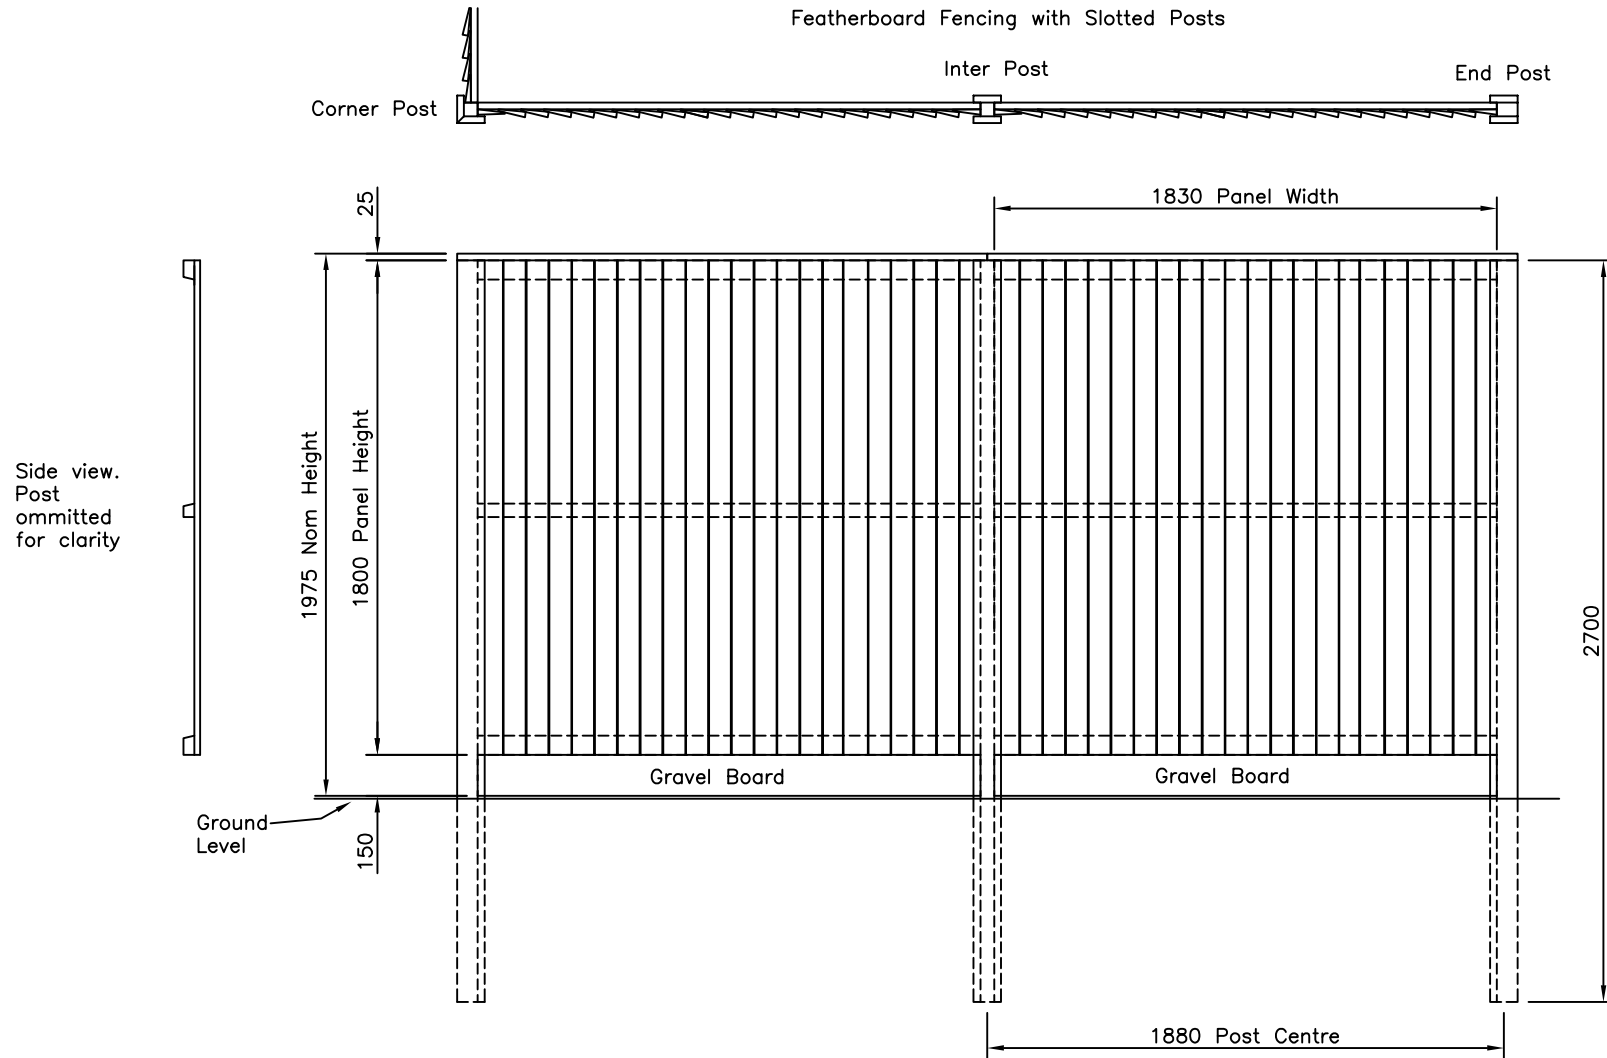

DO NOT SCALE – IF IN DOUBT ASK

Jacksons
FINE FENCING

Stowting Common
Near Ashford,
KENT. TN25 6BN
Telephone : 01233 750393
Fax: 01233 750403
Int. Tel : +44 (0)1233 750393

This Drawing Is The Property Of H.S. Jackson & Son (Fencing) Ltd.
And May Not Be Copied Or Reproduced In Any Way Without Prior Written Permission.

21/09/06 ORIGINAL ISSUE

Drawn Di Day

Date 21/09/06

Checked

Size A3 Scale 1:16 u.o.s

TITLE Featherboard Panels 1800mm High
Sales Drawing

CUSTOMER

ACK No.

Drawing No.

J7/01044
Sheet 7 of 7