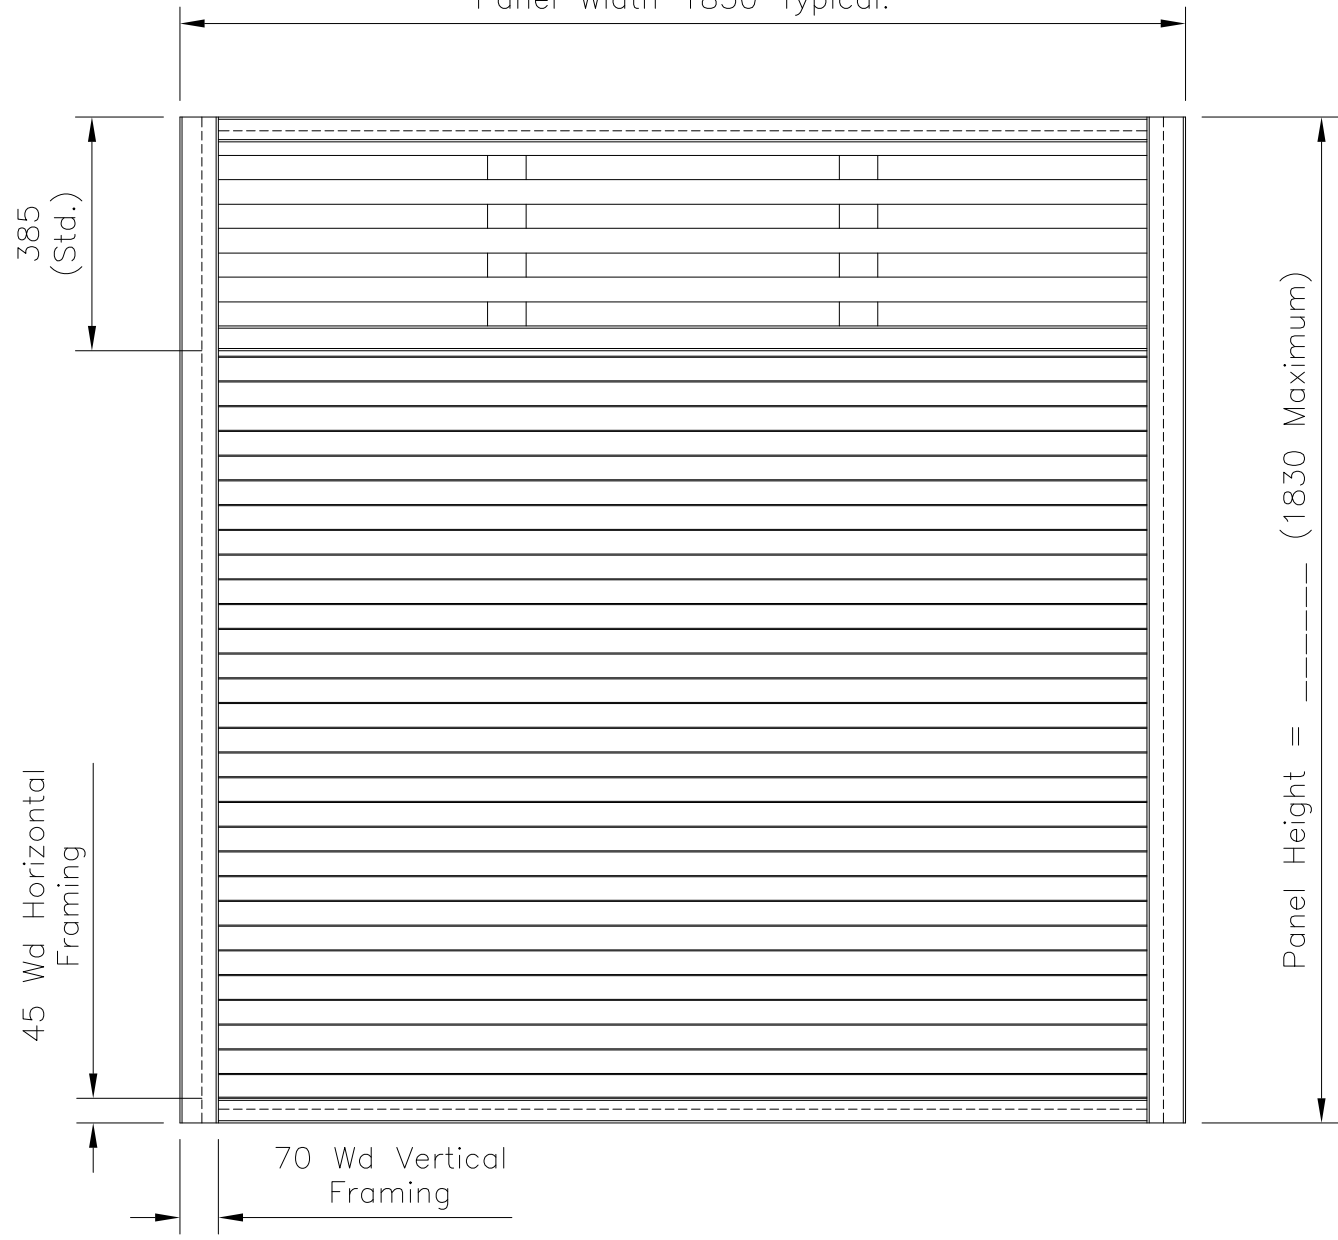

DO NOT SCALE – IF IN DOUBT ASK

Panel Width 1830 Typical.

CUSTOMER NAME :-
 CUSTOMER ACK No. :-
 SALESPERSON :-
 QUANTITY OF PANEL REQUIRED :-
 FINISH OF PANEL REQUIRED :-
 ANY SPECIAL EXTRA MACHINING REQUIRED :-

① 25/10/13 Updated
 ② 21/01/13 Original Issue

Drawn Chris J
 Date 21/01/13
 Checked
 Size A3 Scale 1:10 u.o.s

TITLE Special Canterbury Fencing Panels.
 CUSTOMER
 Drawing No. 10 J7/01195
 ACK No. Sheet 1 of 1