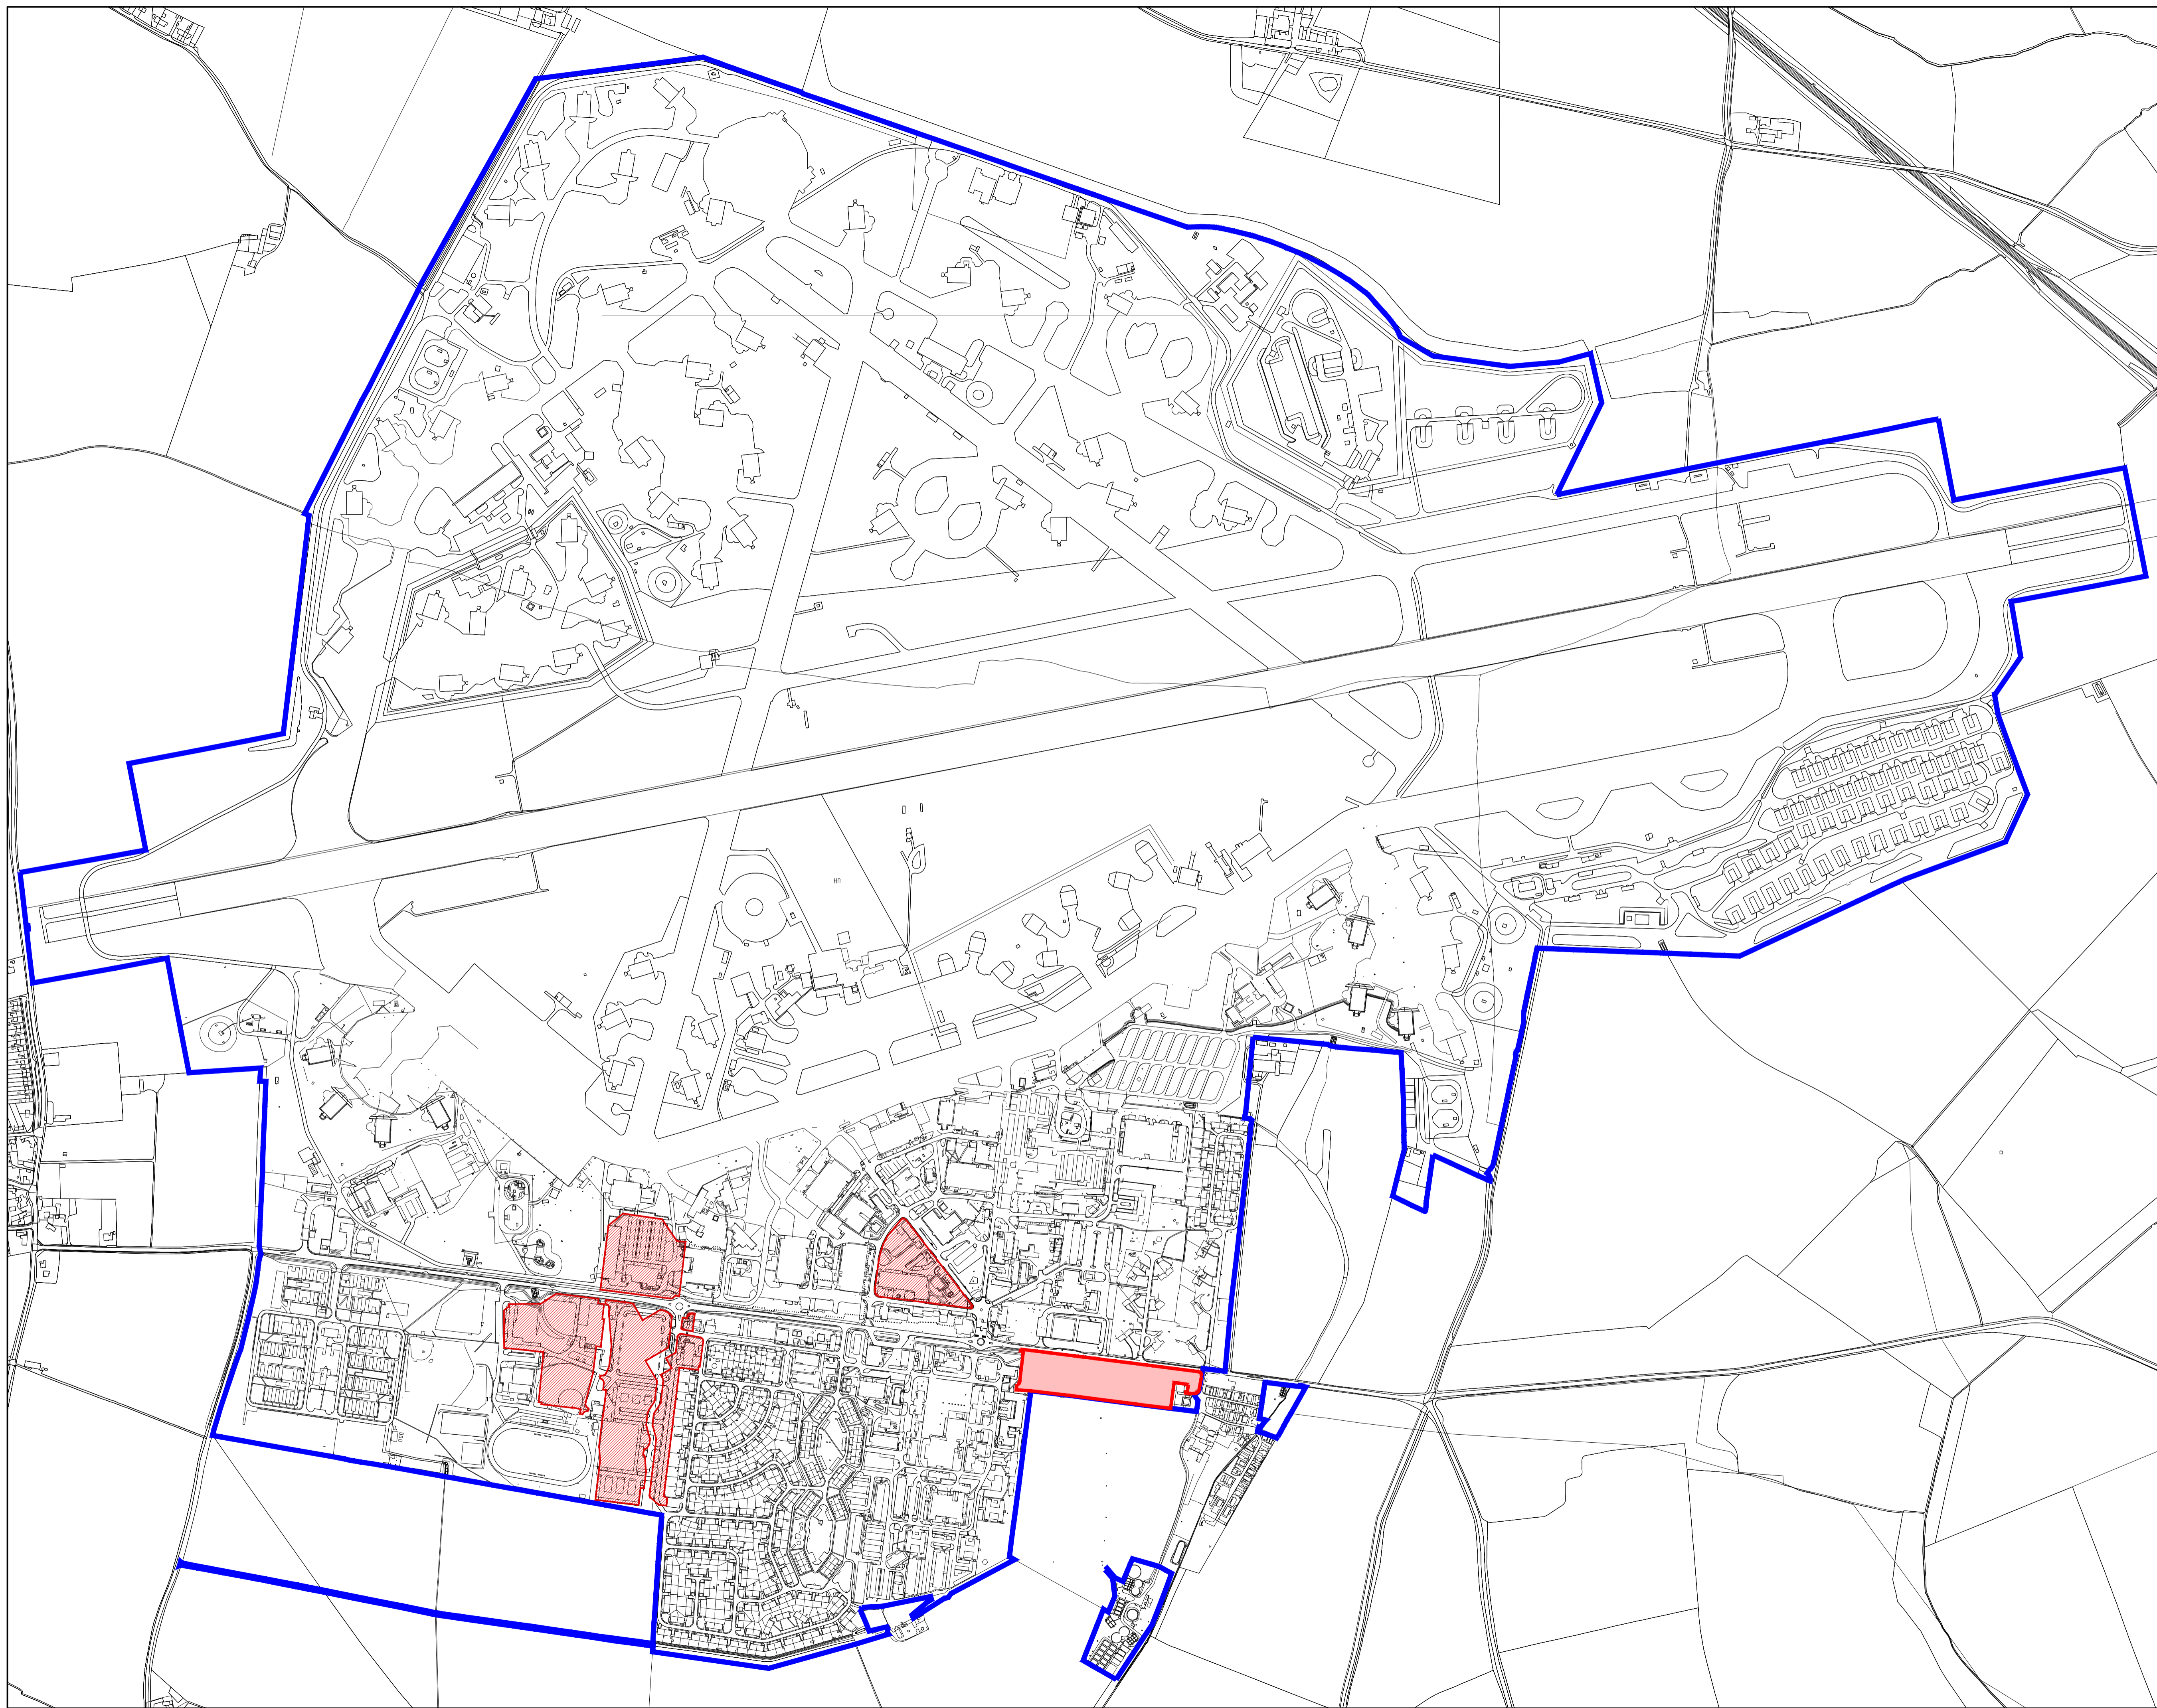

Legend

- Application Boundary
- Land Under Applicants Ownership
- Land not under applicants ownership

Project
UPPER HEYFORD

Drawing Title
SITE LOCATION PLAN

Date	Scale	Drawn by	Check by
06.09.13	1:5000@A1	M.D.	A.D.
Project No	Drawing No	Revision	
22283	RG-M-16	A	

BARTON WILLMORE
Planning • Master Planning & Urban Design
Architecture • Landscape Planning & Design • Project Services
Environmental & Sustainability Assessment • Graphic Design

bartonwillmore.co.uk