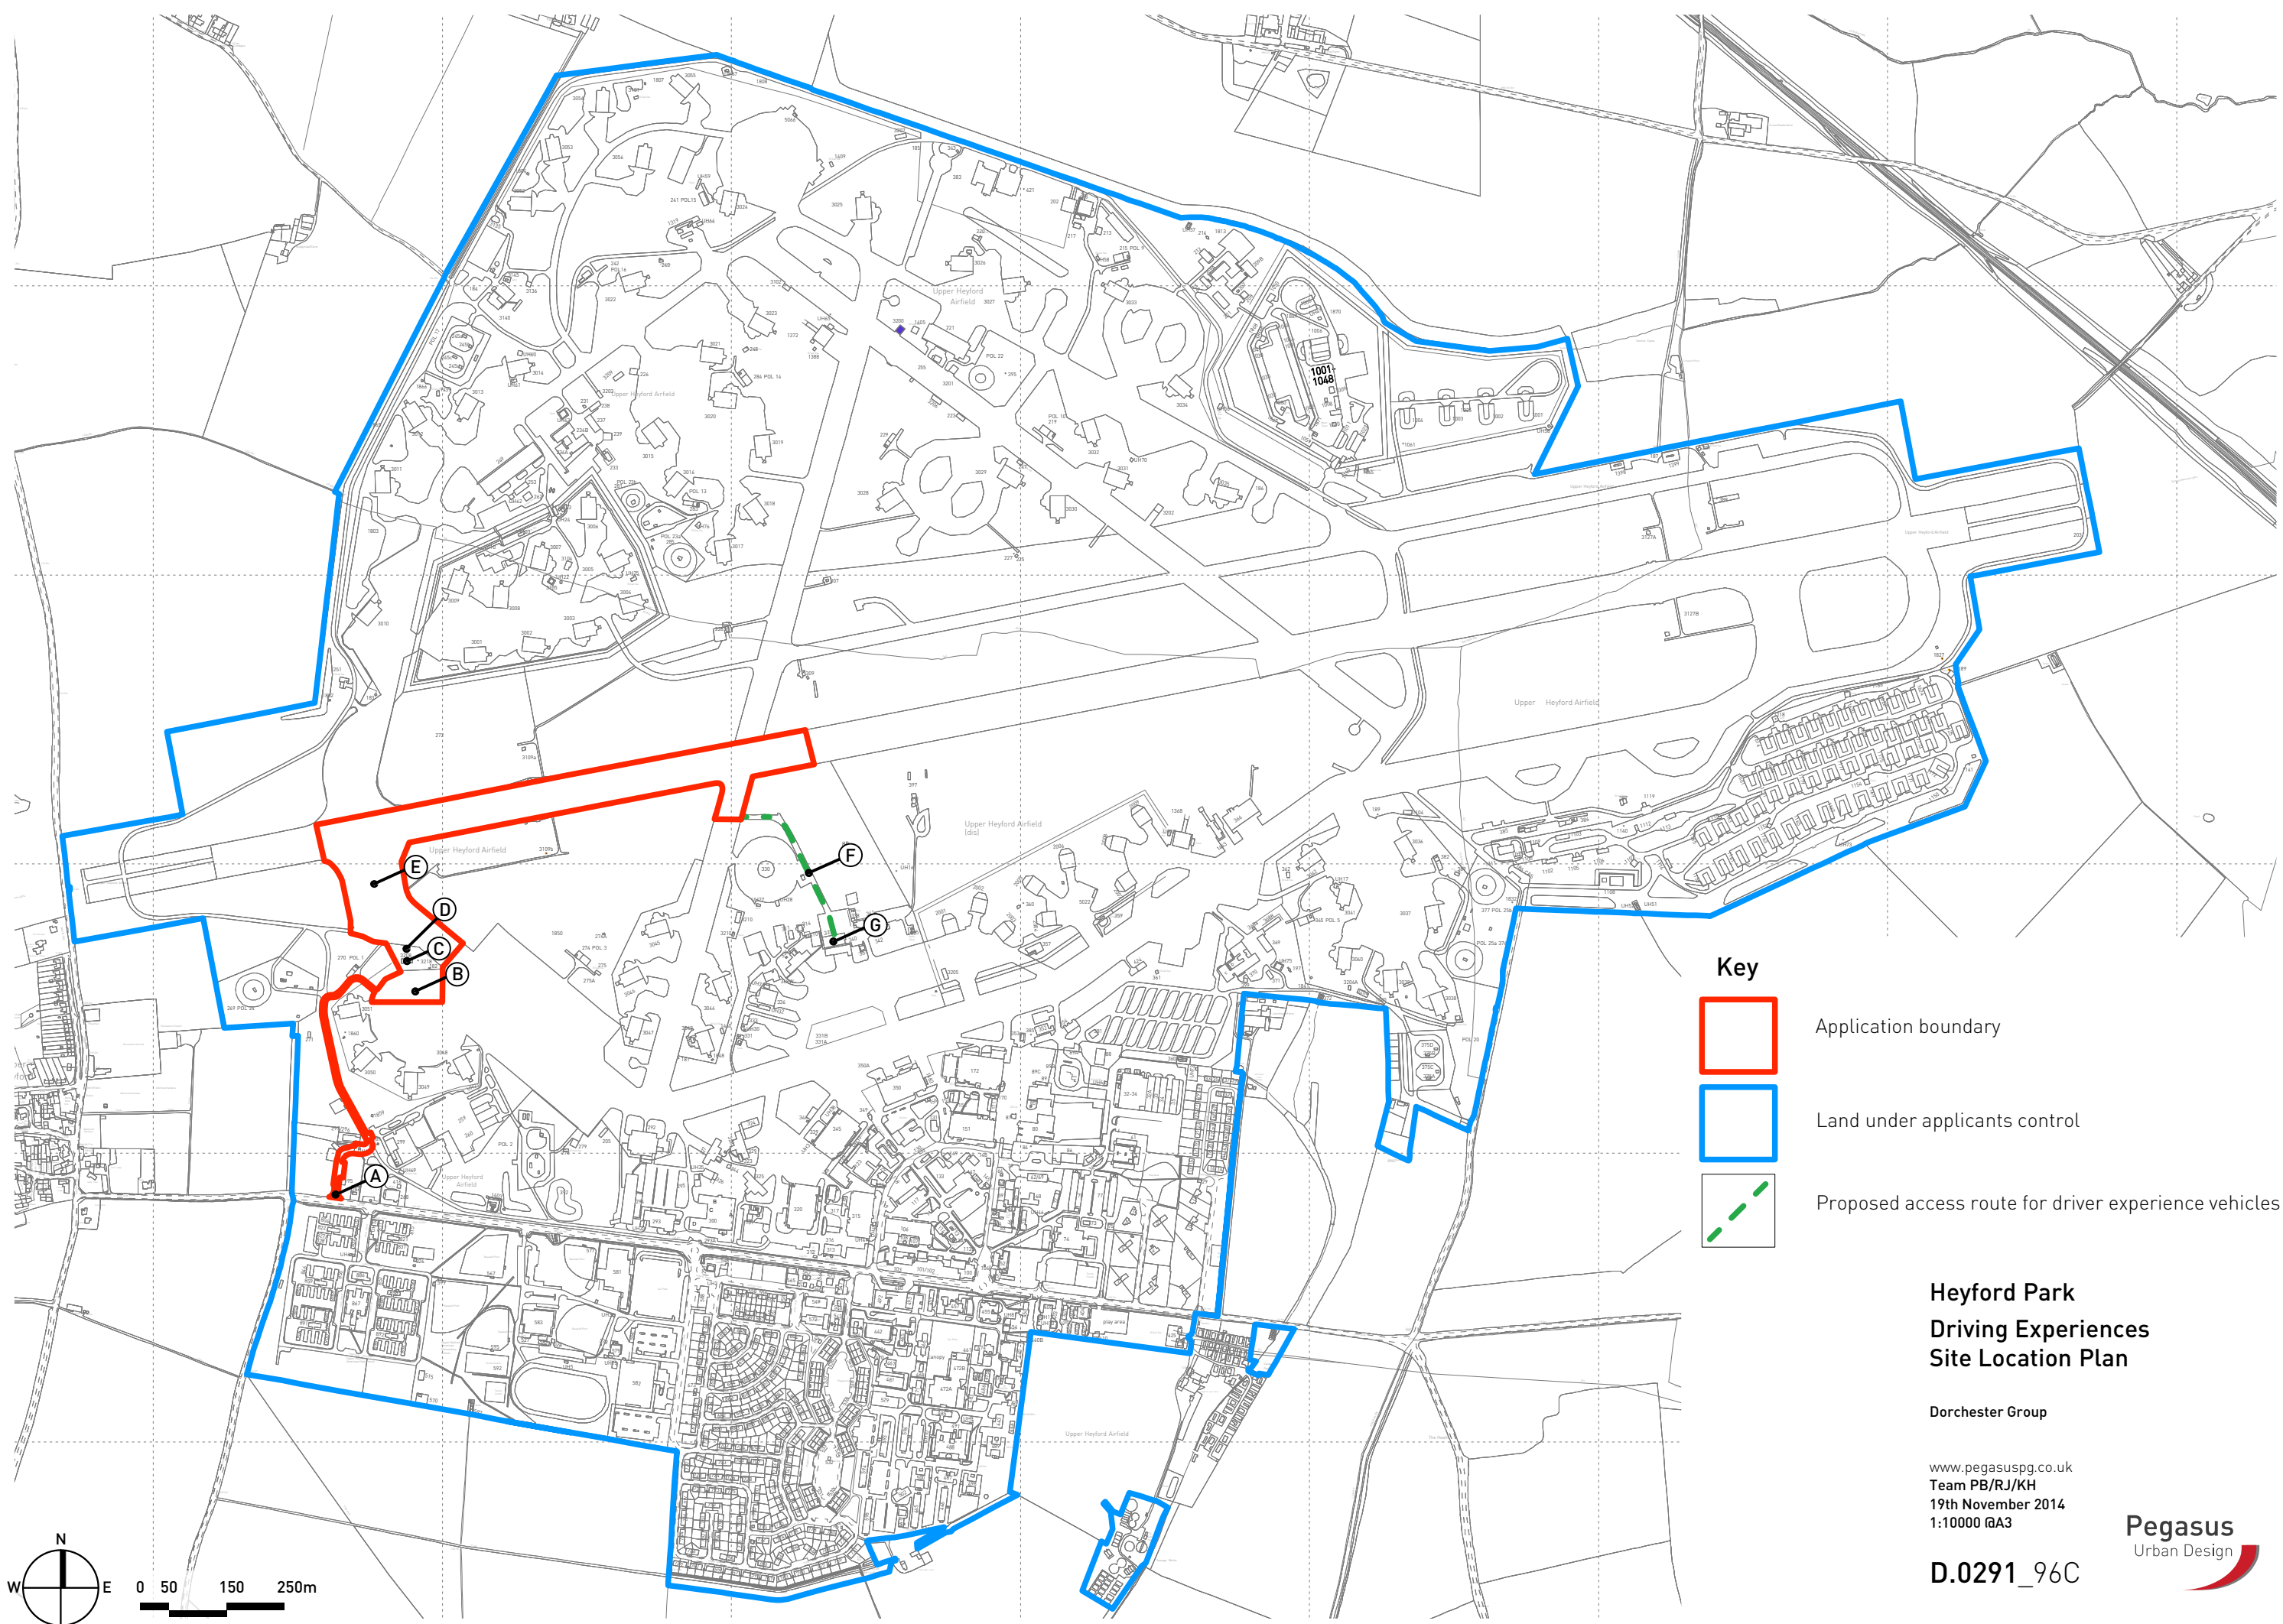

© Copyright Pegasus Planning Group Ltd. © Crown copyright. All rights reserved. Ordnance Survey Copyright Licence number 10002093. Promap. Licence number 100020449. EmapSite Licence number 0100031673. Standard OS licence rights conditions apply. Drawings prepared for planning application purposes and can be scaled drawings and are not to be used for construction or sales documents. Please refer to (client) for development design risk assessment documents. Pegasus Urban Design is part of Pegasus Planning Group Ltd. Any queries to be reported to Pegasus for clarification.

Key

-  Application boundary
-  Land under applicants control
-  Proposed access route for driver experience vehicles

Heyford Park Driving Experiences Site Location Plan

Dorchester Group

www.pegasuspg.co.uk
Team PB/RJ/KH
19th November 2014
1:10000 @A3

D.0291_96C