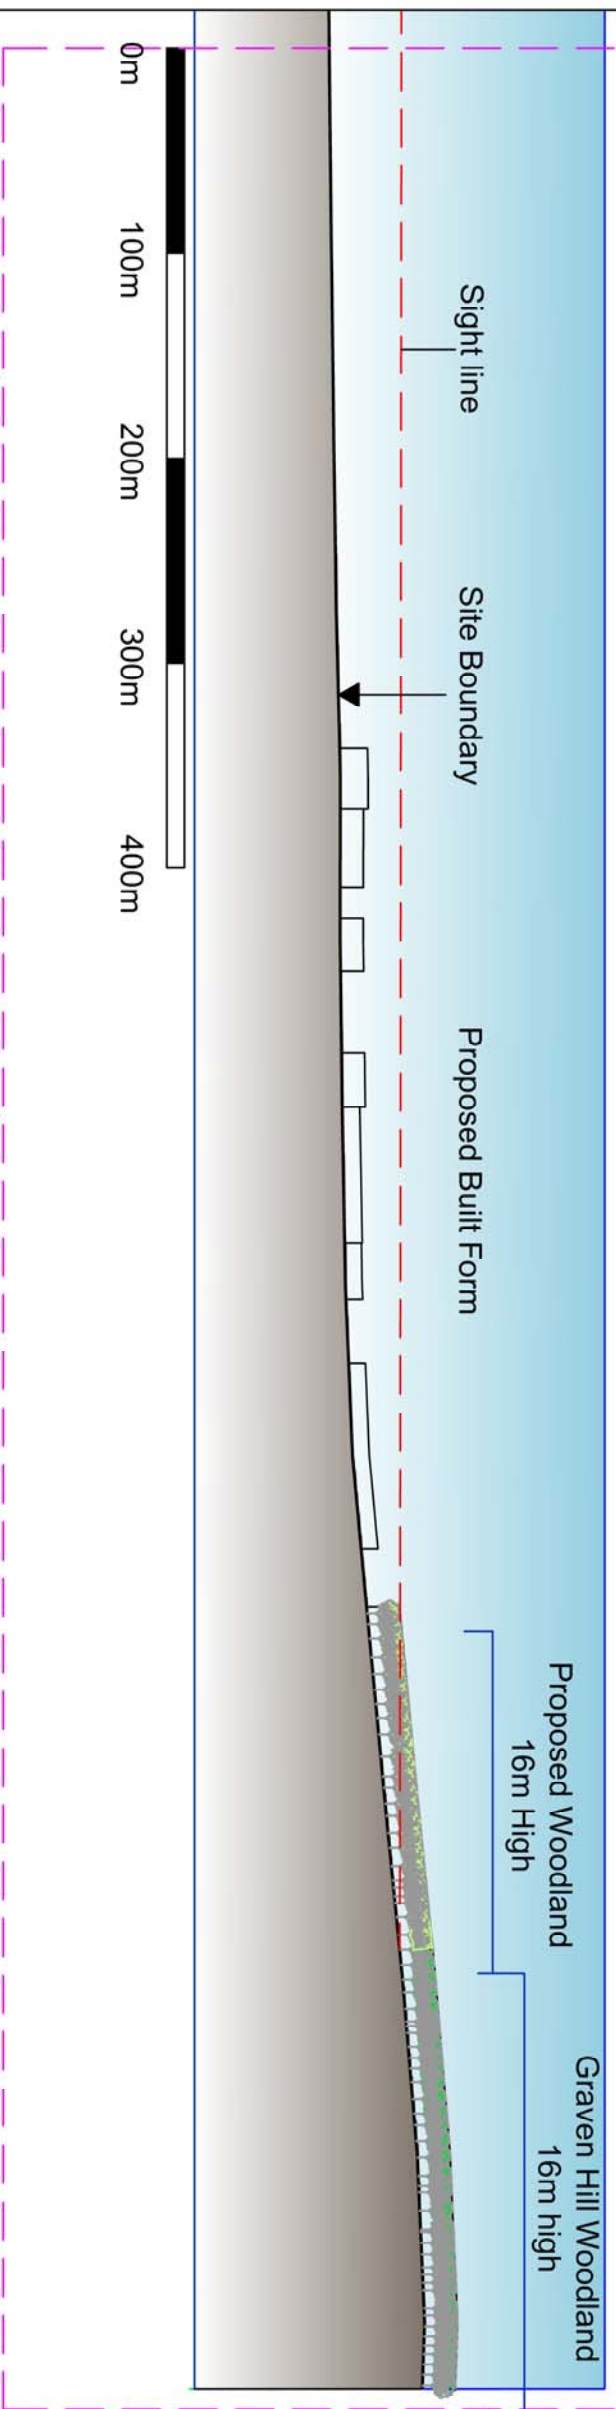

# SECTION B - From Viewpoint 7, Lane near Poundon Hill 6.5km

# SECTION B - Inset

DEFENCE ESTATES

Future Defence Storage and Distribution Programme:  
Redevelopment of MoD Bicester

**Figure 3**  
Section B - Viewpoint 7 Lane near Poundon Hill to Graven Hill