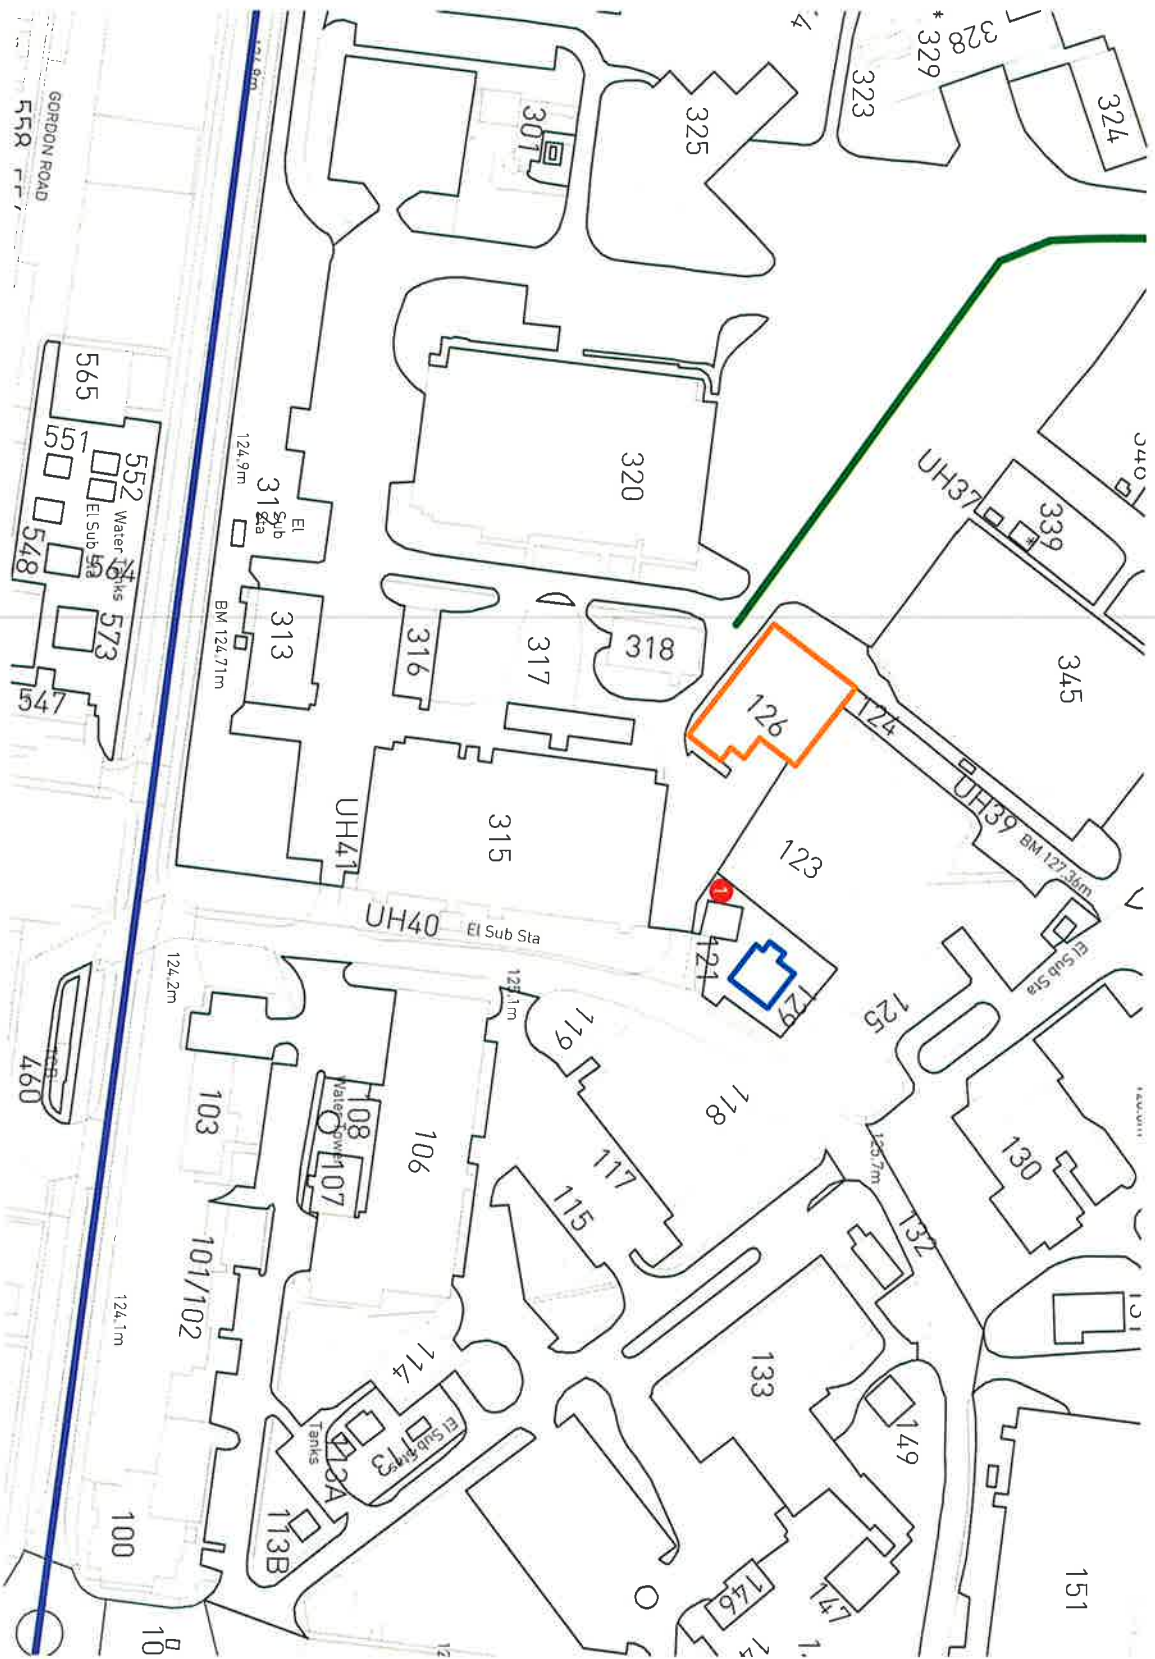

11/06284/1/ISC

**Interpretation Lectern**

**Heyford Park**

Dorchester Group

www.pegasuspg.co.uk  
Team PB/AR/HC  
29 June 2011  
NTS @A4

D.0291\_49-1

- KEY**
- Information Board Location
  - Upper Heyford Trail (indicative)
  - Heritage Tour Route (indicative)
  - Building 126
  - Building 129

**KEY**

● Information Board Location

□ Site Boundary

Upper Heyford Trail (indicative)

Building 299

**Panel Location 2**

**Avionics Bunker (299)**

Dorchester Group

www.pegasuspg.co.uk

Team: PB/AR/H/C

28 June 2011

1:2000 @A4

D.0291\_52-2

- KEY**
- Information Board Location
  - Site Boundary
  - Upper Heyford Trail (indicative)
  - Heritage Tour Route (indicative)
  - ▶ Vantage Point location