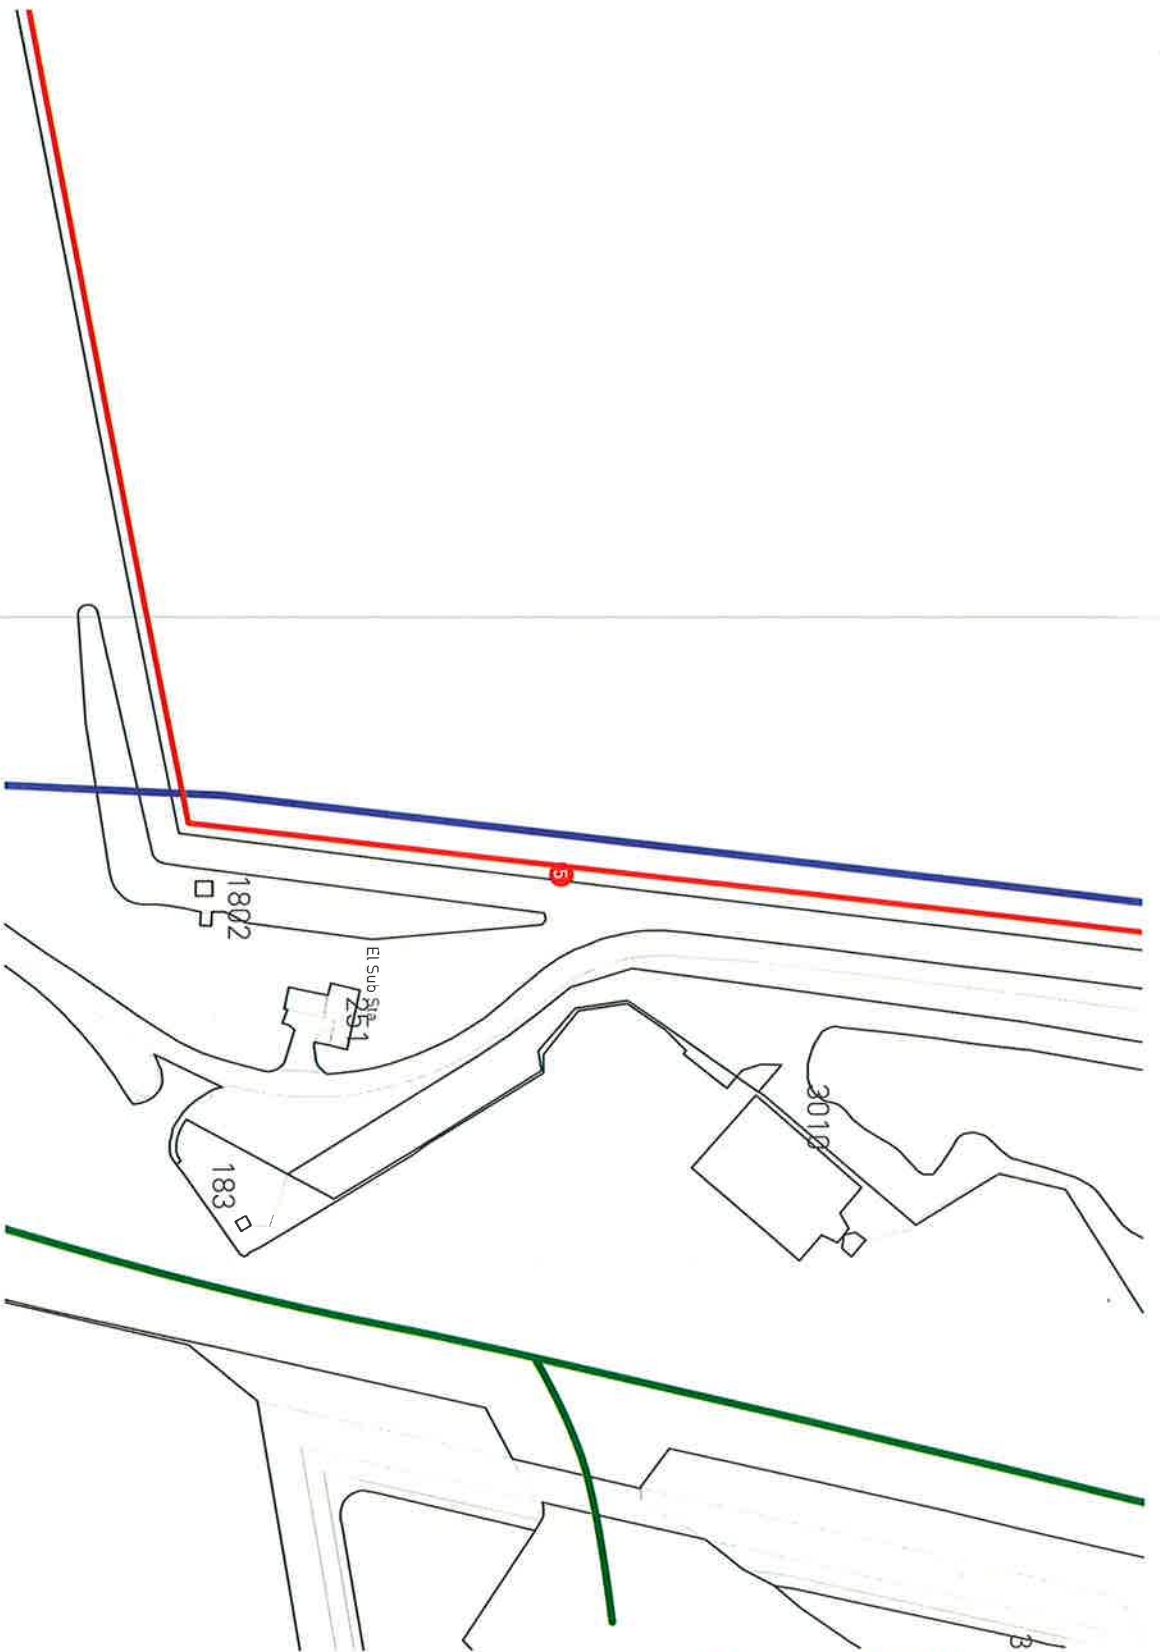

www.pegasuspg.co.uk

Team: PB/AR/H/C

28 June 2011

1:2000 @A4

D.0291\_52-2

- KEY**
- Information Board Location
  - Site Boundary
  - Upper Heyford Trail (indicative)
  - Heritage Tour Route (indicative)
  - ▶ Vantage Point location

**Panel Location 3**

**Hardened Aircraft Shelters**

Dorchester Group  
 www.pegasusgroup.co.uk  
 Team: PB/AR/H/C  
 28 June 2011  
 1:5003 (A4)

D.0291\_52-3

**KEY**

-  Information Board Location
-  Site Boundary
-  Upper Heyford Trail (indicative)
-  Heritage Tour Route (indicative)
-  Vantage Point location

**Panel Location 4**

**Western Vantage Point**

Dorchester Group

www.pegasusg.co.uk  
 Team: PB/AR/H/C  
 28 June 2011  
 1:5000 6A4

D.0291\_52-4

- KEY**
- Information Board Location
  - Site Boundary
  - ▬ Upper Heyford Trail (indicative)
  - ▬ Heritage Tour Route (indicative)

Team PB/AR/H/C

28 June 2011

1:2000 (GA4)

D.0291\_52-6

**KEY**

-  Information Board Location
-  Site Boundary
-  Upper Heyford Trail (indicative)
-  Heritage Tour Route (indicative)
-  Vantage Point location