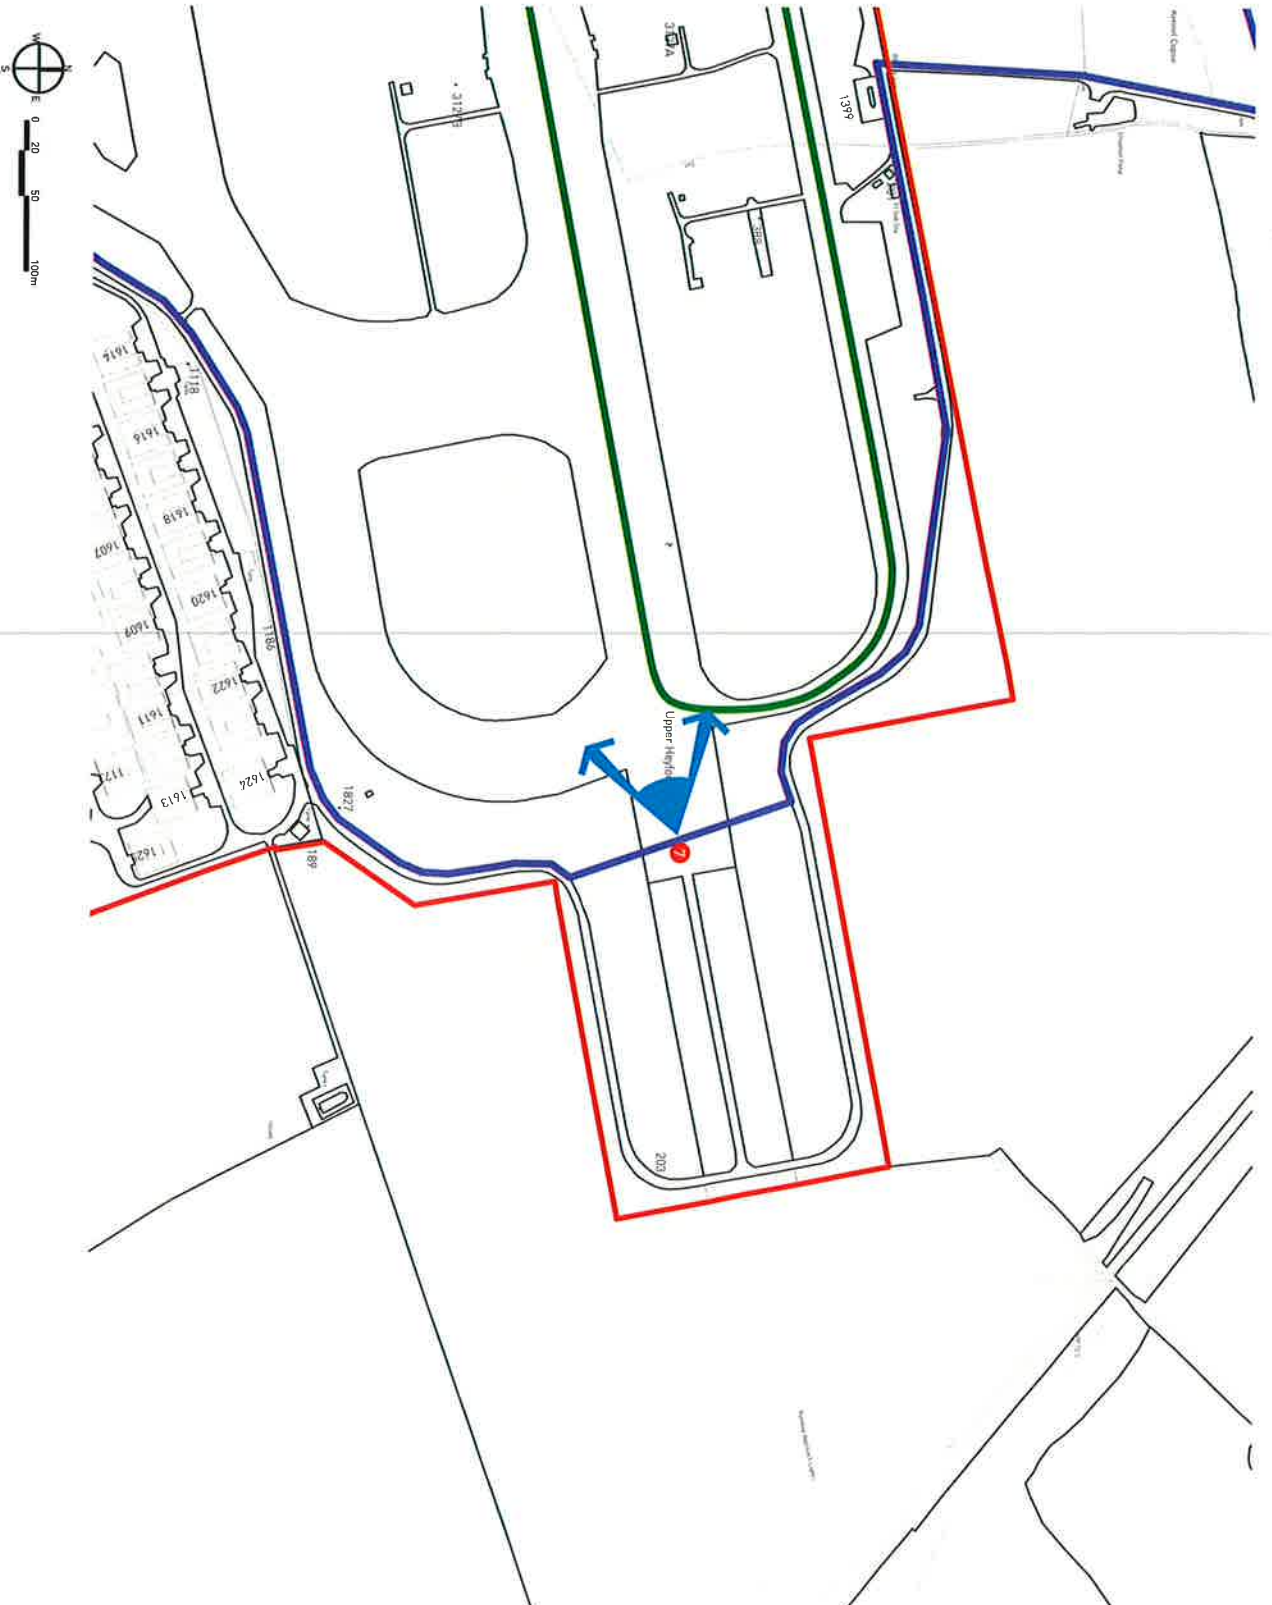

**Panel Location 4**

**Western Vantage Point**

Dorchester Group

www.pegasusg.co.uk  
 Team: PB/AR/H/C  
 28 June 2011  
 1:5000 6A4

D.0291\_52-4

- KEY**
- Information Board Location
  - Site Boundary
  - ▬ Upper Heyford Trail (indicative)
  - ▬ Heritage Tour Route (indicative)

**KEY**

● Information Board Location

□ Site Boundary

Upper Heyford Trail (indicative)

**Panel Location 6**

**Northern Bomb Stores**

Dorchester Group

www.pegasusg.co.uk

Team PB/AR/H/C

28 June 2011

1:2000 (GA4)

D.0291\_52-6

**KEY**

-  Information Board Location
-  Site Boundary
-  Upper Heyford Trail (indicative)
-  Heritage Tour Route (indicative)
-  Vantage Point location

**Panel Location 7**

**Eastern Vantage Point**

Dorchester Group

www.pegasuspg.co.uk

Team PB/AR/H/C  
28 June 2011  
1:5000 GA44

D.0291\_52-7

**KEY**

 Information Board Location