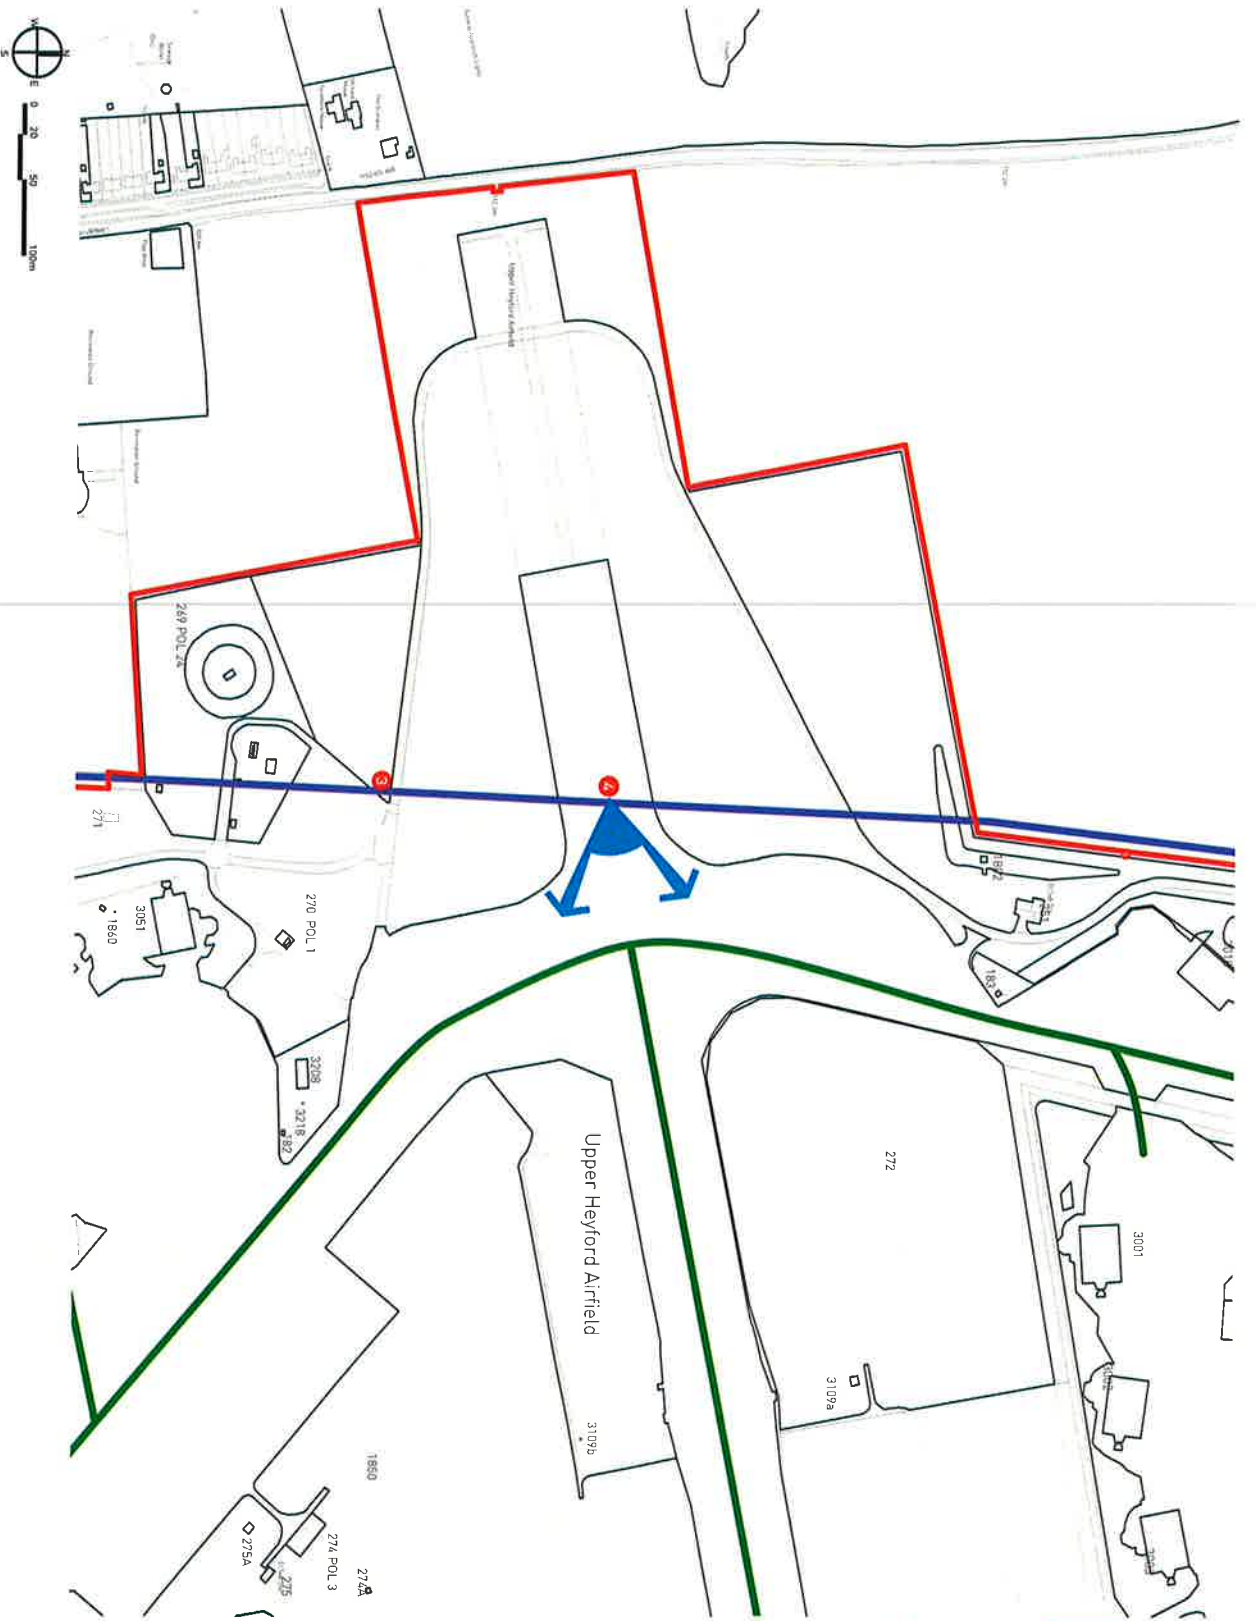

**KEY**

● Information Board Location

□ Site Boundary

Upper Heyford Trail (indicative)

Building 299

**Panel Location 2**

**Avionics Bunker (299)**

Dorchester Group

www.pegasuspg.co.uk

Team: PB/AR/H/C

28 June 2011

1:2000 @A4

D.0291\_52-2

- KEY**
- Information Board Location
  - Site Boundary
  - Upper Heyford Trail (indicative)
  - Heritage Tour Route (indicative)
  - ▶ Vantage Point location

**Panel Location 3**

**Hardened Aircraft Shelters**

Dorchester Group  
 www.pegasusgroup.co.uk  
 Team: PB/AR/H/C  
 28 June 2011  
 1:5003 (A4)

D.0291\_52-3

**KEY**

-  Information Board Location
-  Site Boundary
-  Upper Heyford Trail (indicative)
-  Heritage Tour Route (indicative)
-  Vantage Point location

**Panel Location 4**

**Western Vantage Point**

Dorchester Group

www.pegasusg.co.uk  
 Team: PB/AR/H/C  
 28 June 2011  
 1:5000 6A4

D.0291\_52-4

- KEY**
- Information Board Location
  - Site Boundary
  - ▬ Upper Heyford Trail (indicative)
  - ▬ Heritage Tour Route (indicative)