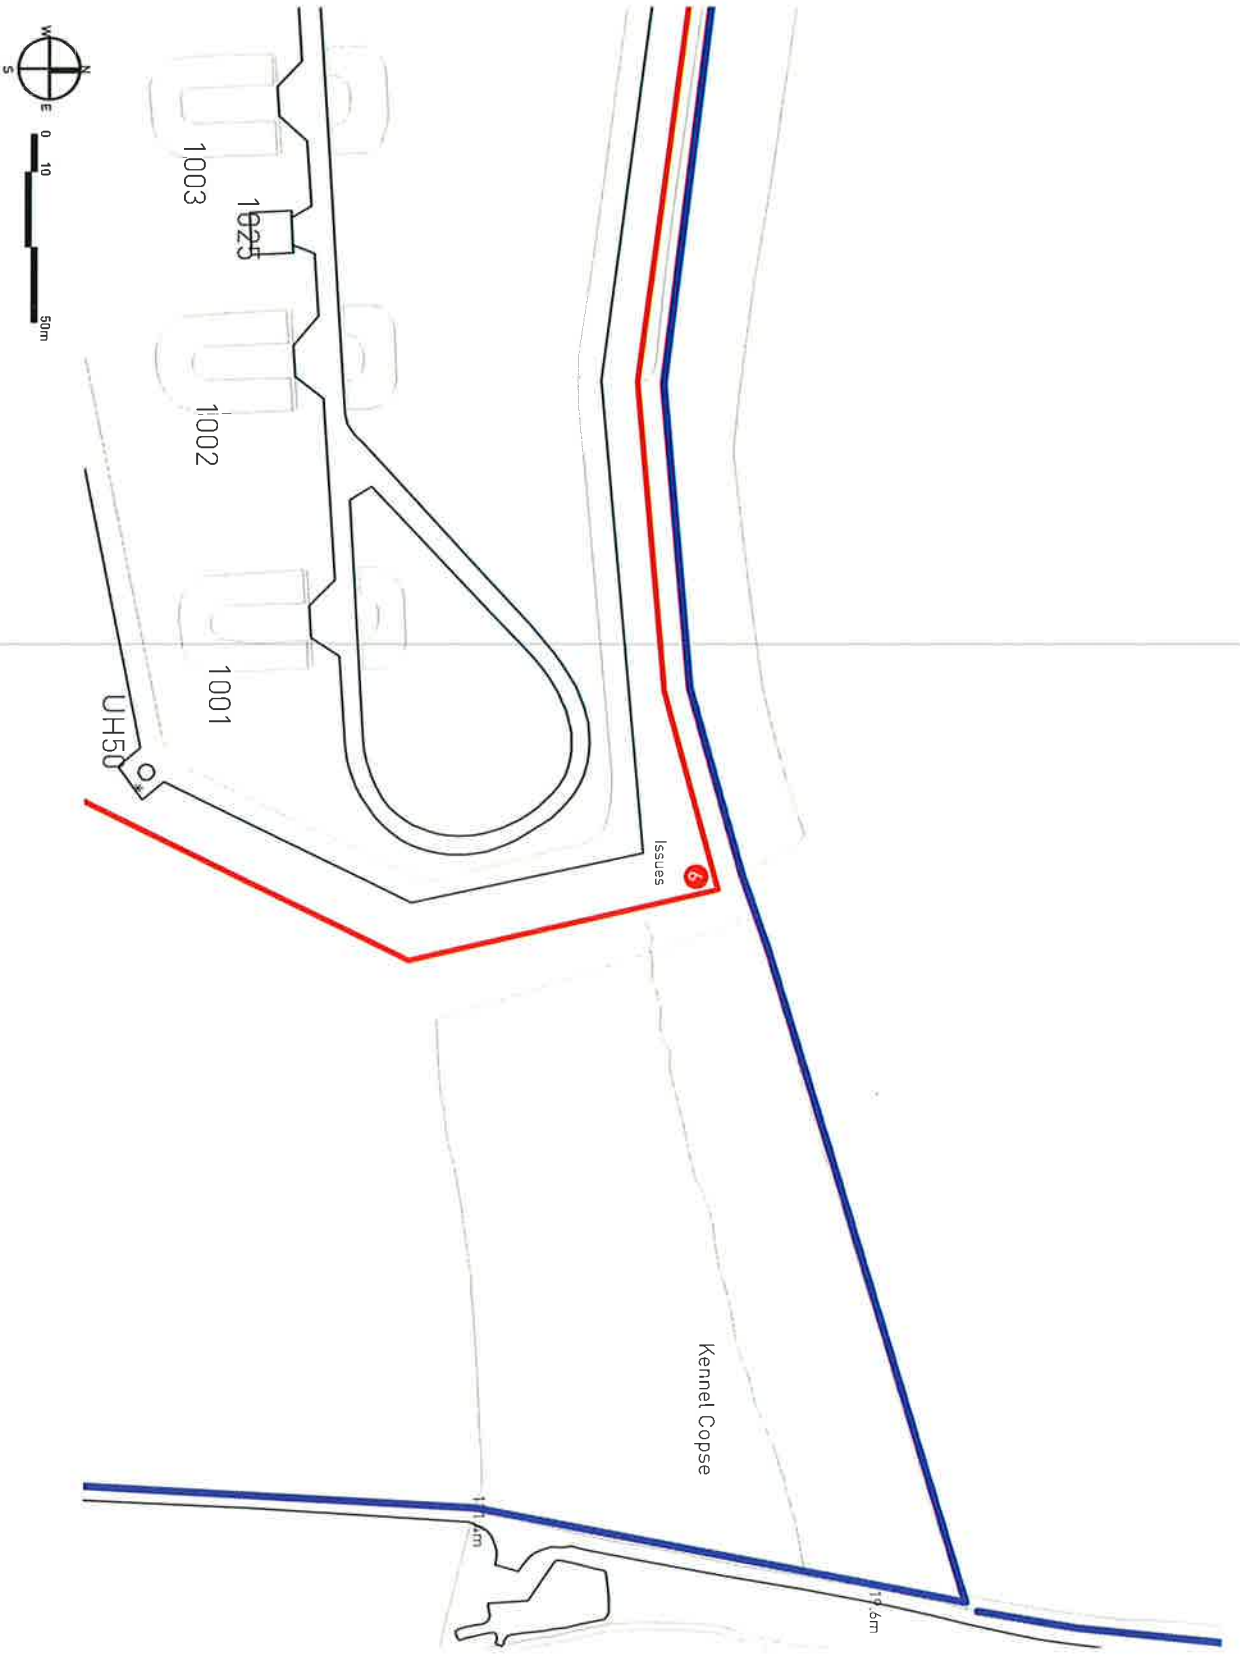

**Panel Location 4**

**Western Vantage Point**

Dorchester Group

www.pegasusg.co.uk  
 Team: PB/AR/H/C  
 28 June 2011  
 1:5000 6A4

D.0291\_52-4

- KEY**
- Information Board Location
  - Site Boundary
  - ▬ Upper Heyford Trail (indicative)
  - ▬ Heritage Tour Route (indicative)

**Panel Location 5**

**The Quick Response Area**

Dorchester Group

[www.pegasuspg.co.uk](http://www.pegasuspg.co.uk)

Team PB/AR/H/C

28 June 2011

1:2000, GA4

D:0291\_52-5

**KEY**

● Information Board Location

□ Site Boundary

Upper Heyford Trail (indicative)

**Panel Location 6**

**Northern Bomb Stores**

Dorchester Group

www.pegasusg.co.uk

Team PB/AR/H/C

28 June 2011

1:2000 (GA4)

D.0291\_52-6

**KEY**

-  Information Board Location
-  Site Boundary
-  Upper Heyford Trail (indicative)
-  Heritage Tour Route (indicative)
-  Vantage Point location