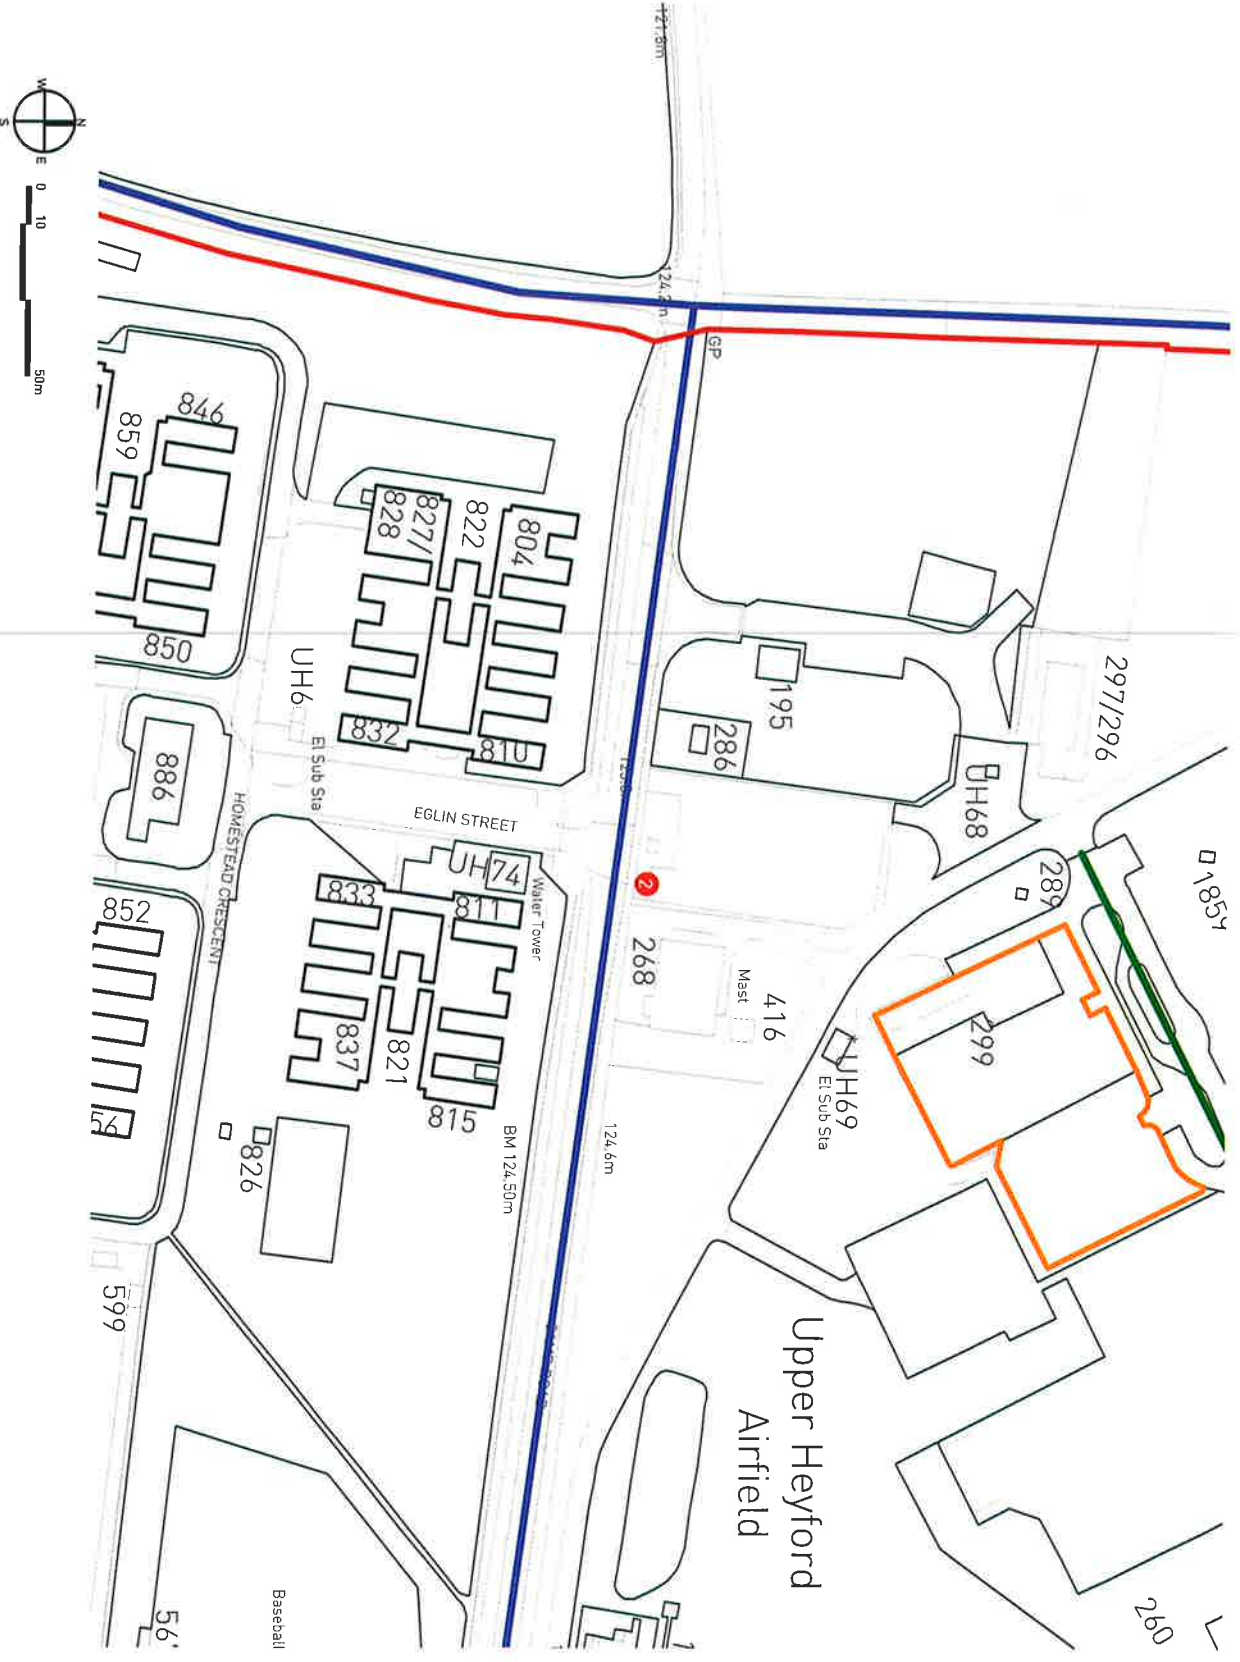

**KEY**

● Information Board Location

□ Site Boundary

Upper Heyford Trail (indicative)

Building 299

**Panel Location 2**

**Avionics Bunker (299)**

Dorchester Group

www.pegasuspg.co.uk

Team: PB/AR/H/C

28 June 2011

1:2000 @A4

D.0291\_52-2

- KEY**
- Information Board Location
  - Site Boundary
  - Upper Heyford Trail (indicative)
  - Heritage Tour Route (indicative)
  - ▶ Vantage Point location

**Panel Location 4**

**Western Vantage Point**

Dorchester Group

www.pegasusg.co.uk  
 Team: PB/AR/H/C  
 28 June 2011  
 1:5000 6A4

D.0291\_52-4

- KEY**
- Information Board Location
  - Site Boundary
  - ▬ Upper Heyford Trail (indicative)
  - ▬ Heritage Tour Route (indicative)