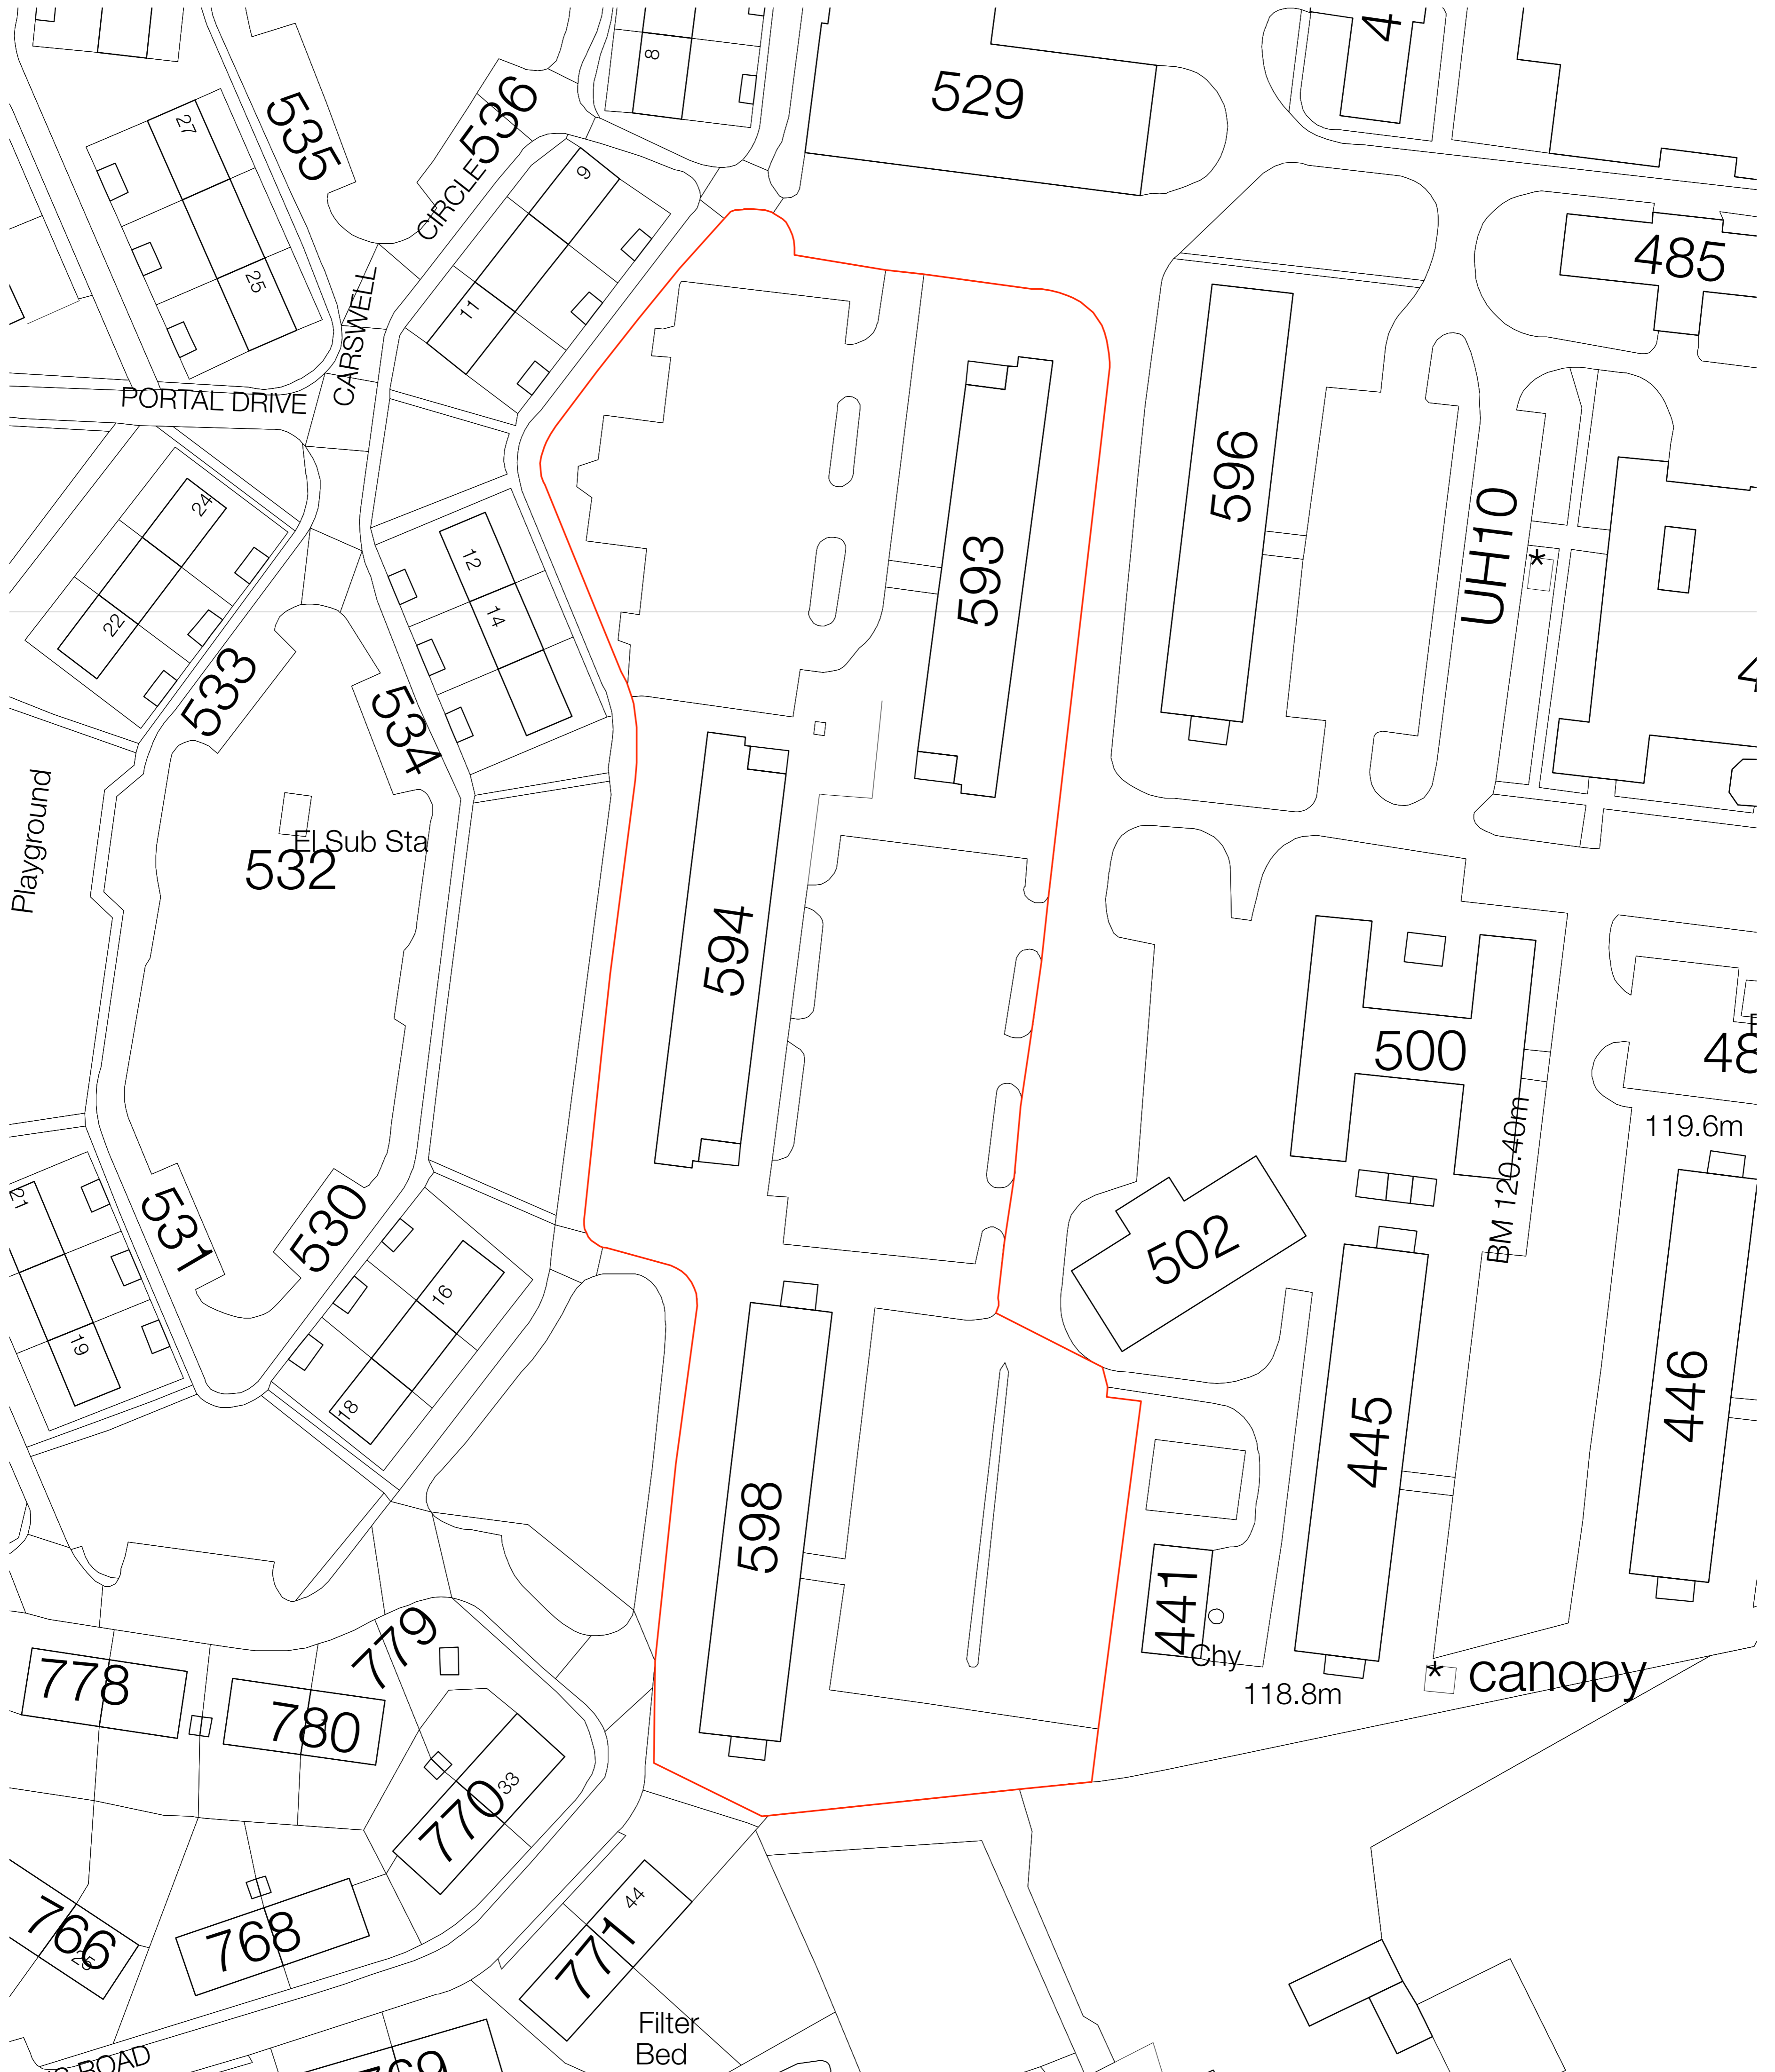

KEY

Site boundary

Site area - 13545.8 sq m

Buildings 593/594/598
Upper Heyford Airbase
Block Plan

Client Name

www.ppg-llp.co.uk
Team AR/GN
02 August 2007
1:500 @A1

N.0111_27-8