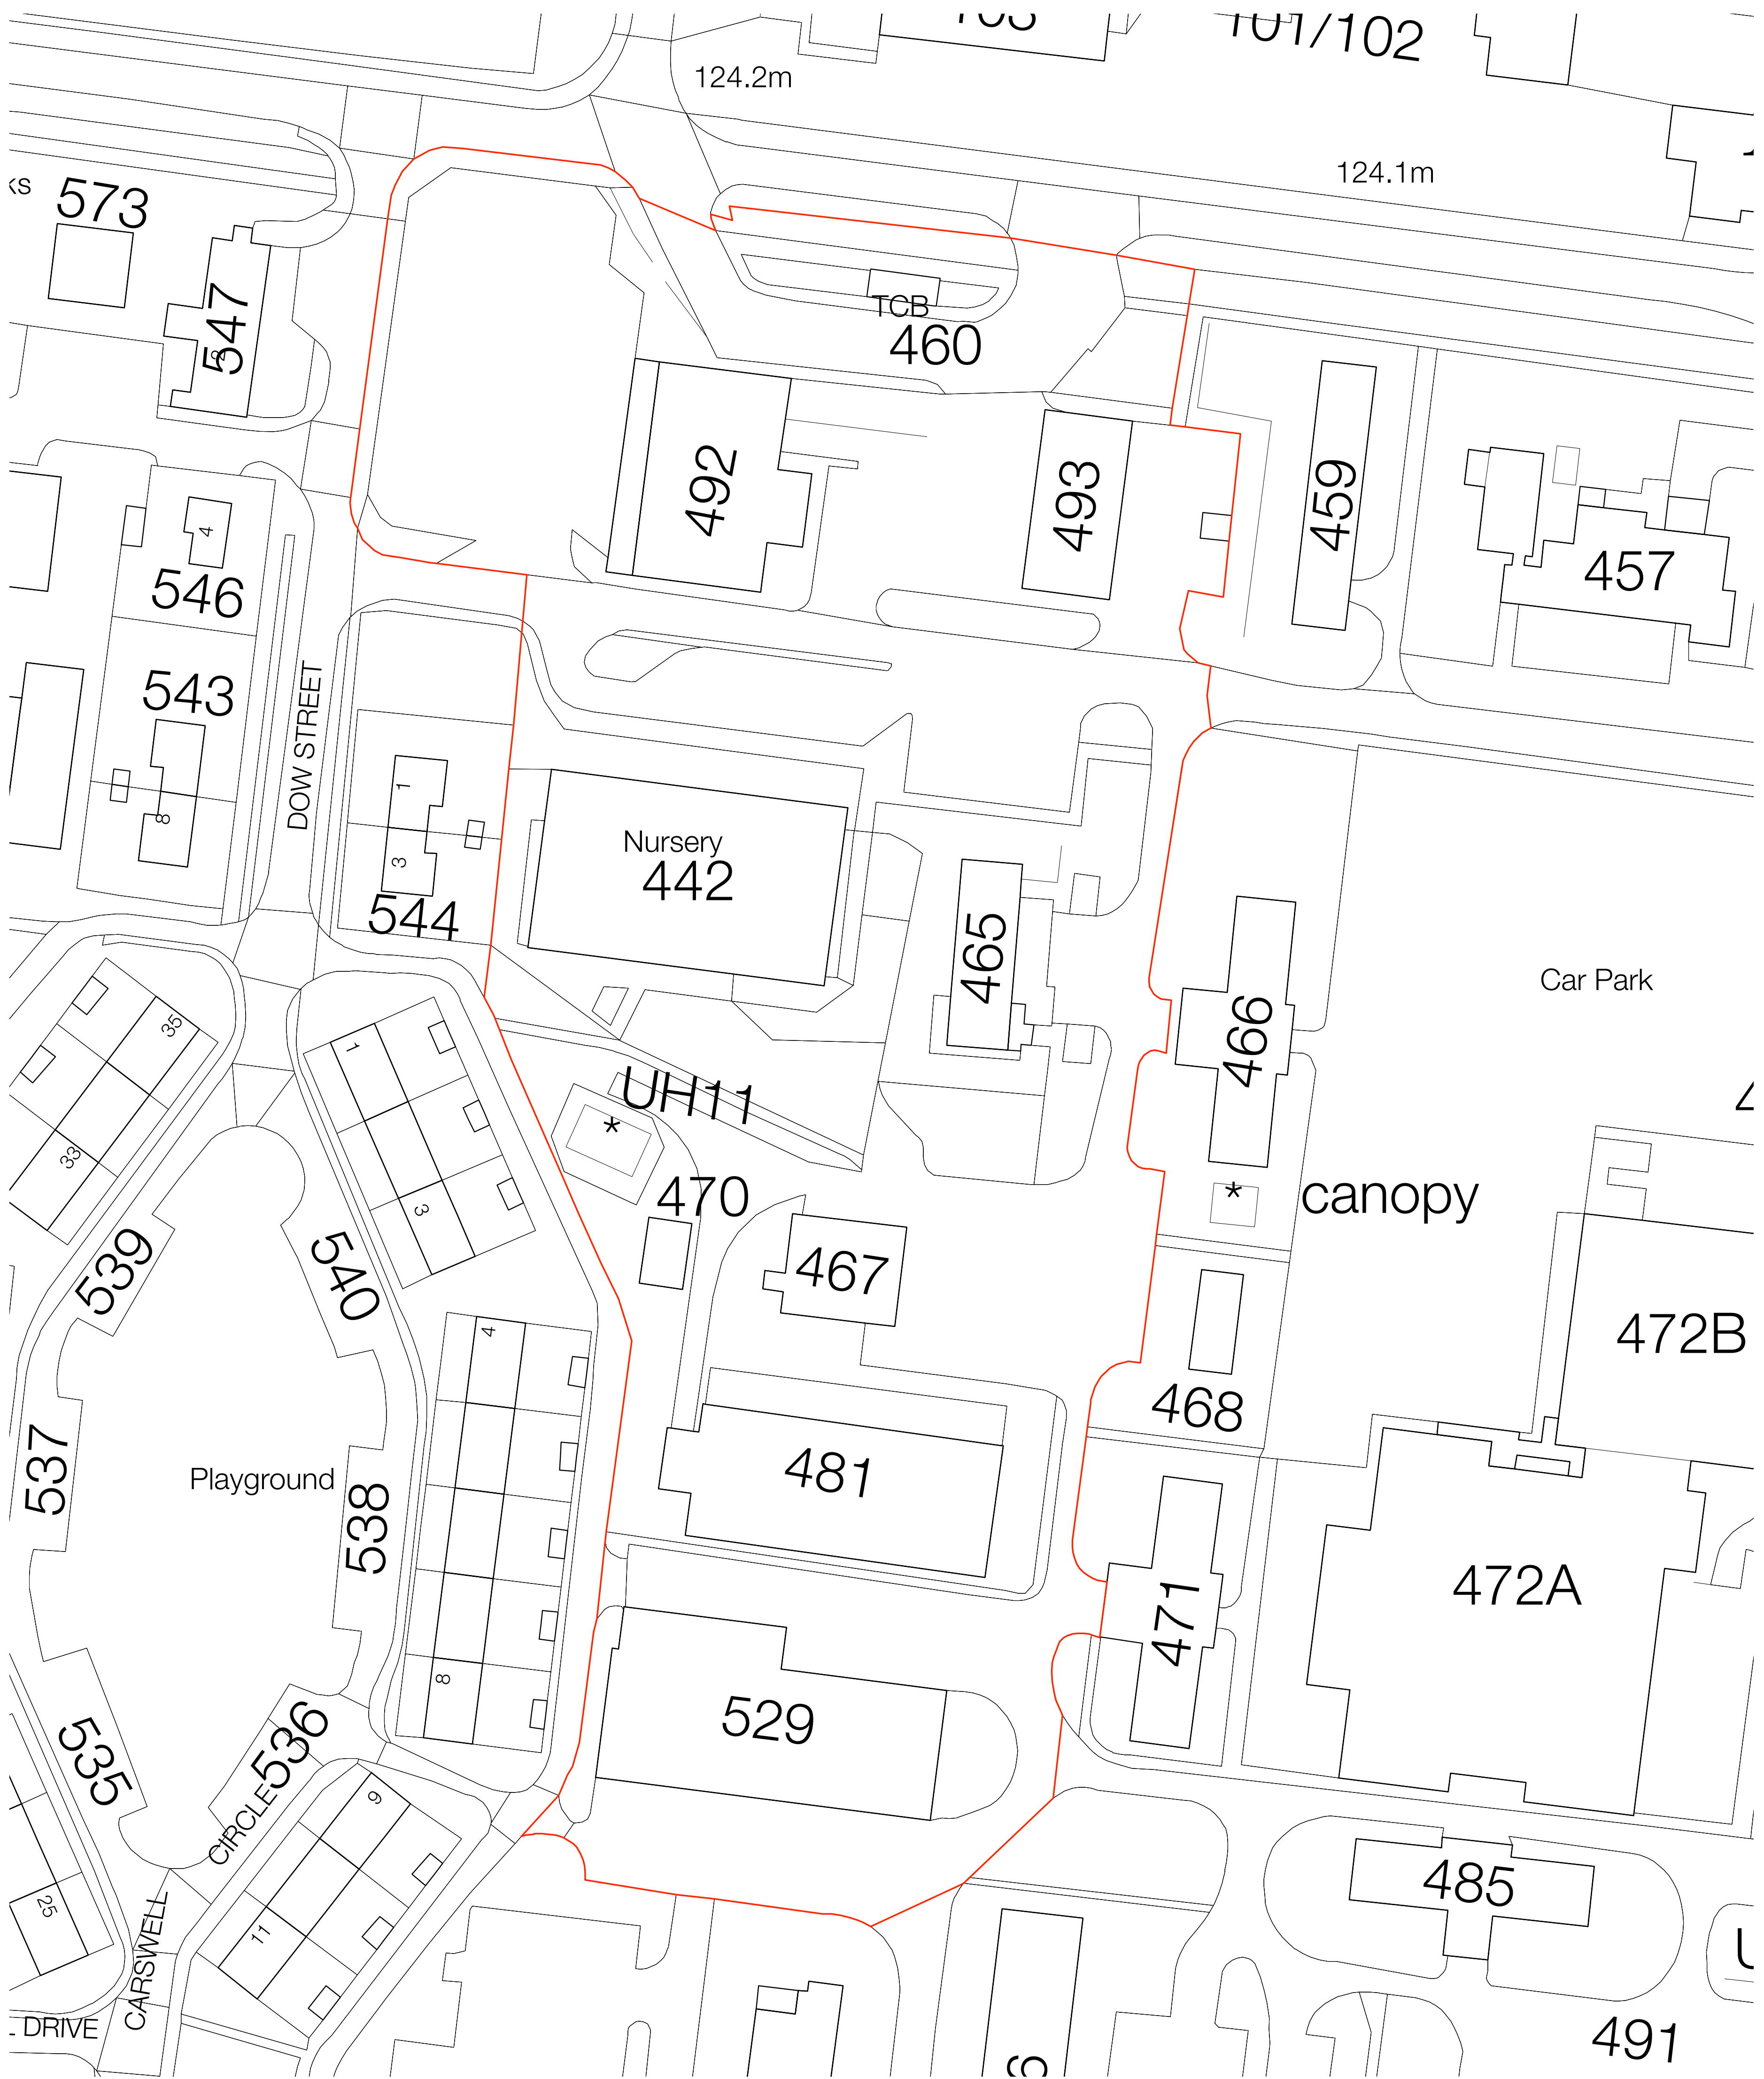

KEY

Site area - 20916.3 sq m

Buildings 442, 460, 465, 467,  
470, 481, 492, 493, 529,  
UH11  
Upper Heyford Airbase

Block Plan

Client Name

www.ppg-llp.co.uk  
Team AR/GN  
02 August 2007  
1:500 @A1

N.0111\_27-10