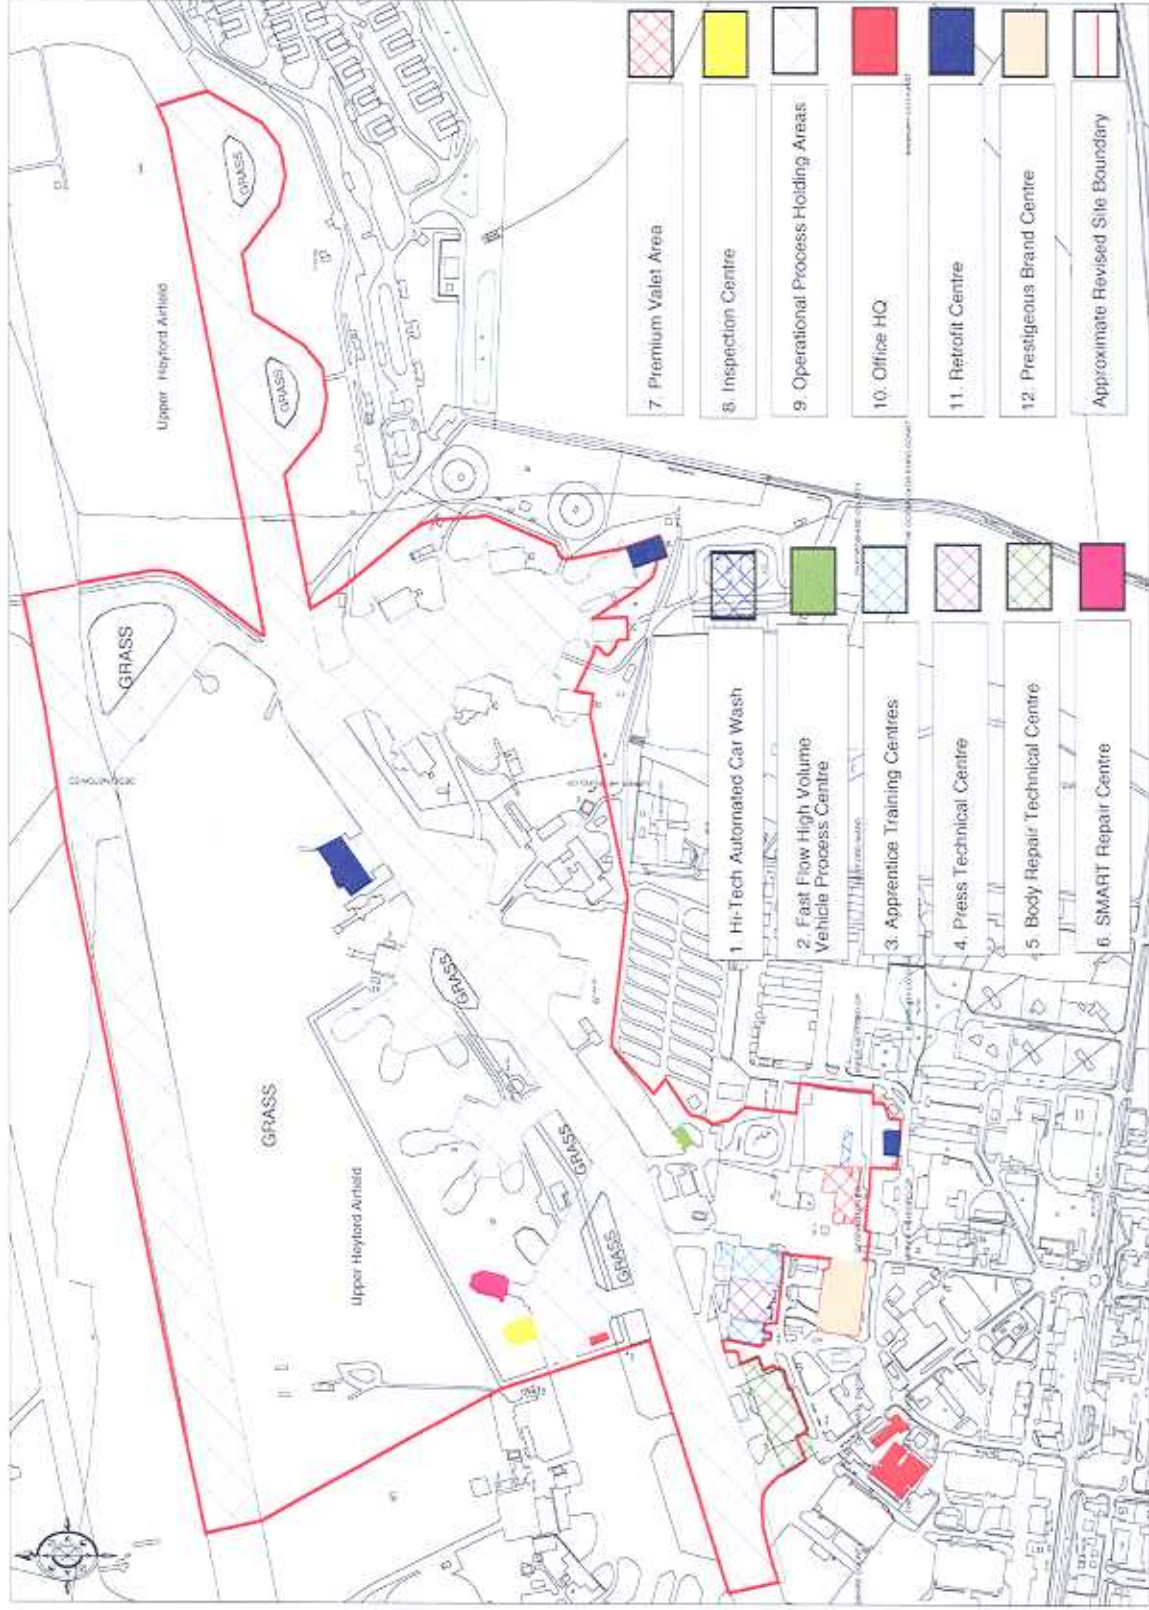

# QEK Operational Site Usage

© Crown copyright 2015. All rights reserved. License Number 100021440. Survey Scale - 1:2500. Plotted Scale - 1:8200

For Illustrative Purposes