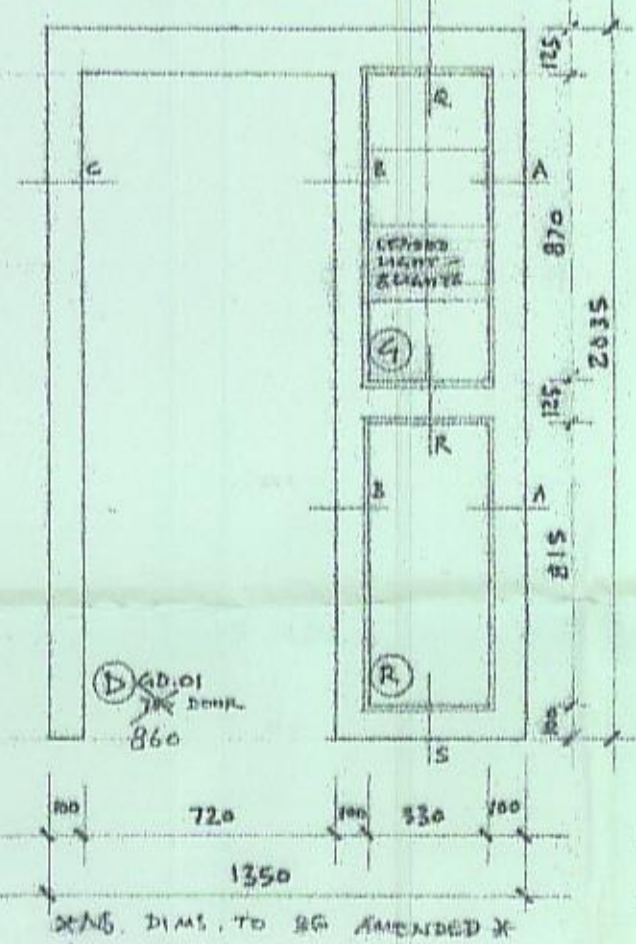

TYPICAL FINISHES

SCREEN B - VIEW FROM AUD ROOM 1:20

SCREEN A - EXTERNAL VIEW 1:20

(R) = RENDER (G) = LEADER-LIGHT GUARANTEE (D) = DOOR

NOTES.

1. SCREENS TO BE OF SEASONED OAK, CUT WITH A FINE-TOOTH SAW AND SAVED, NOT PLANED.
2. NO FINISHES EXTERNALLY, OILED INTERNALLY.
3. OAK PELLETS AT FIXINGS.