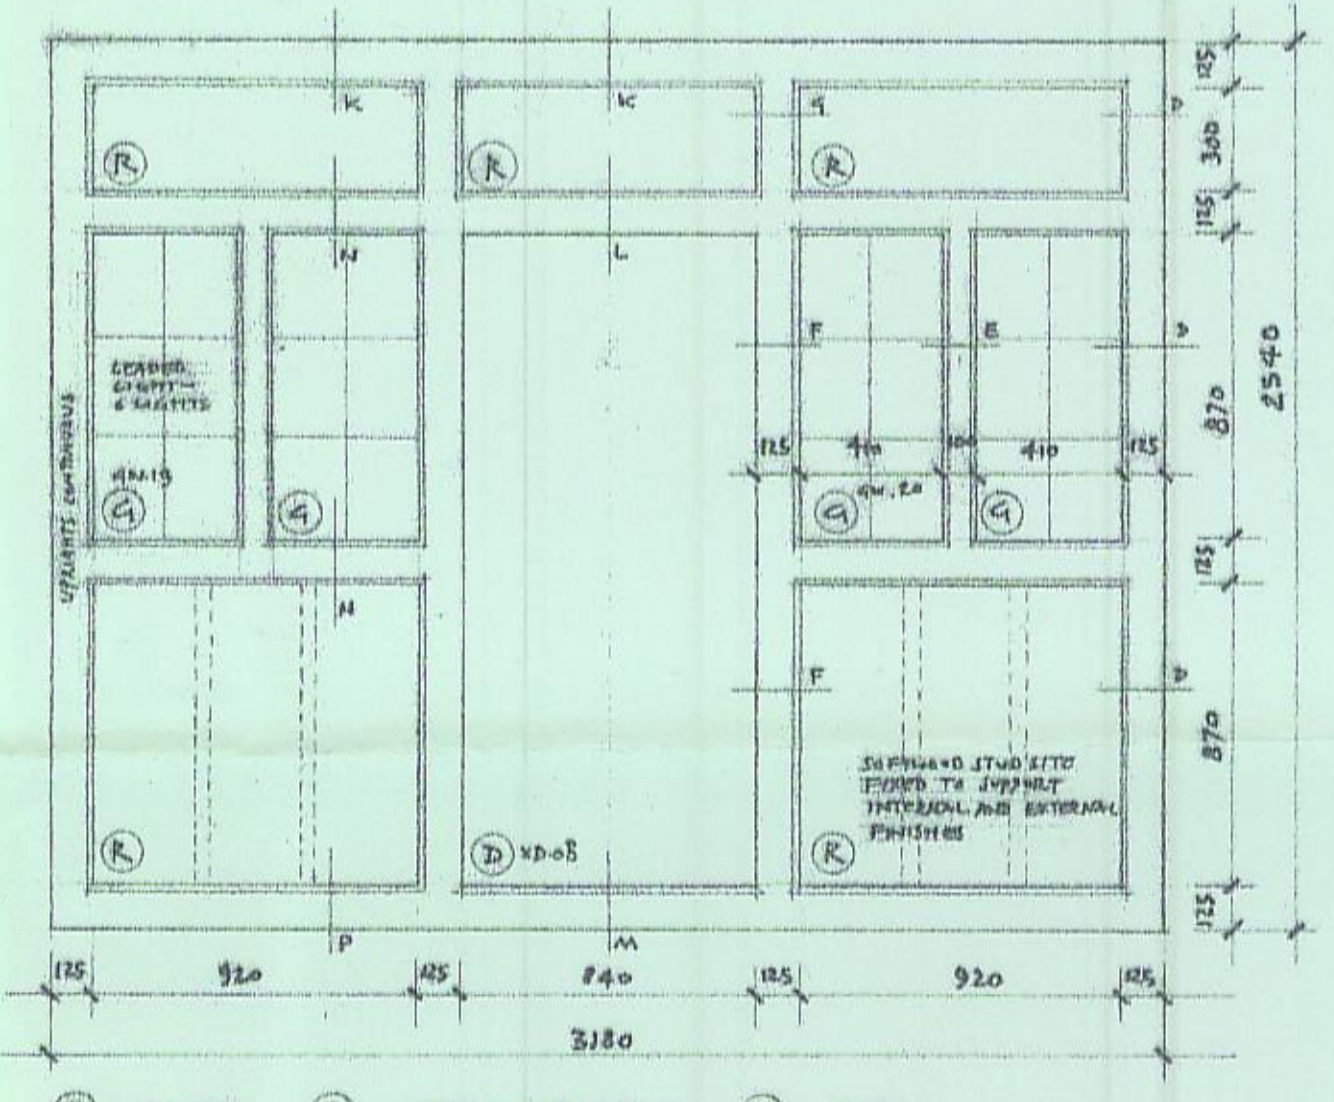

TYPICAL FINISHES

SCREEN B - VIEW FROM AUD ROOM 1:20

SCREEN A - EXTERNAL VIEW 1:20

(R) = RENDER (G) = LEADER-LIGHT GUARANTEE (D) = DOOR

NOTES.

1. SCREENS TO BE OF SEASONED OAK, CUT WITH A FINE-TOOTH SAW AND SAVED, NOT PLANED.
2. NO FINISHES EXTERNALLY, OILED INTERNALLY.
3. OAK PELLETS AT FIXINGS.