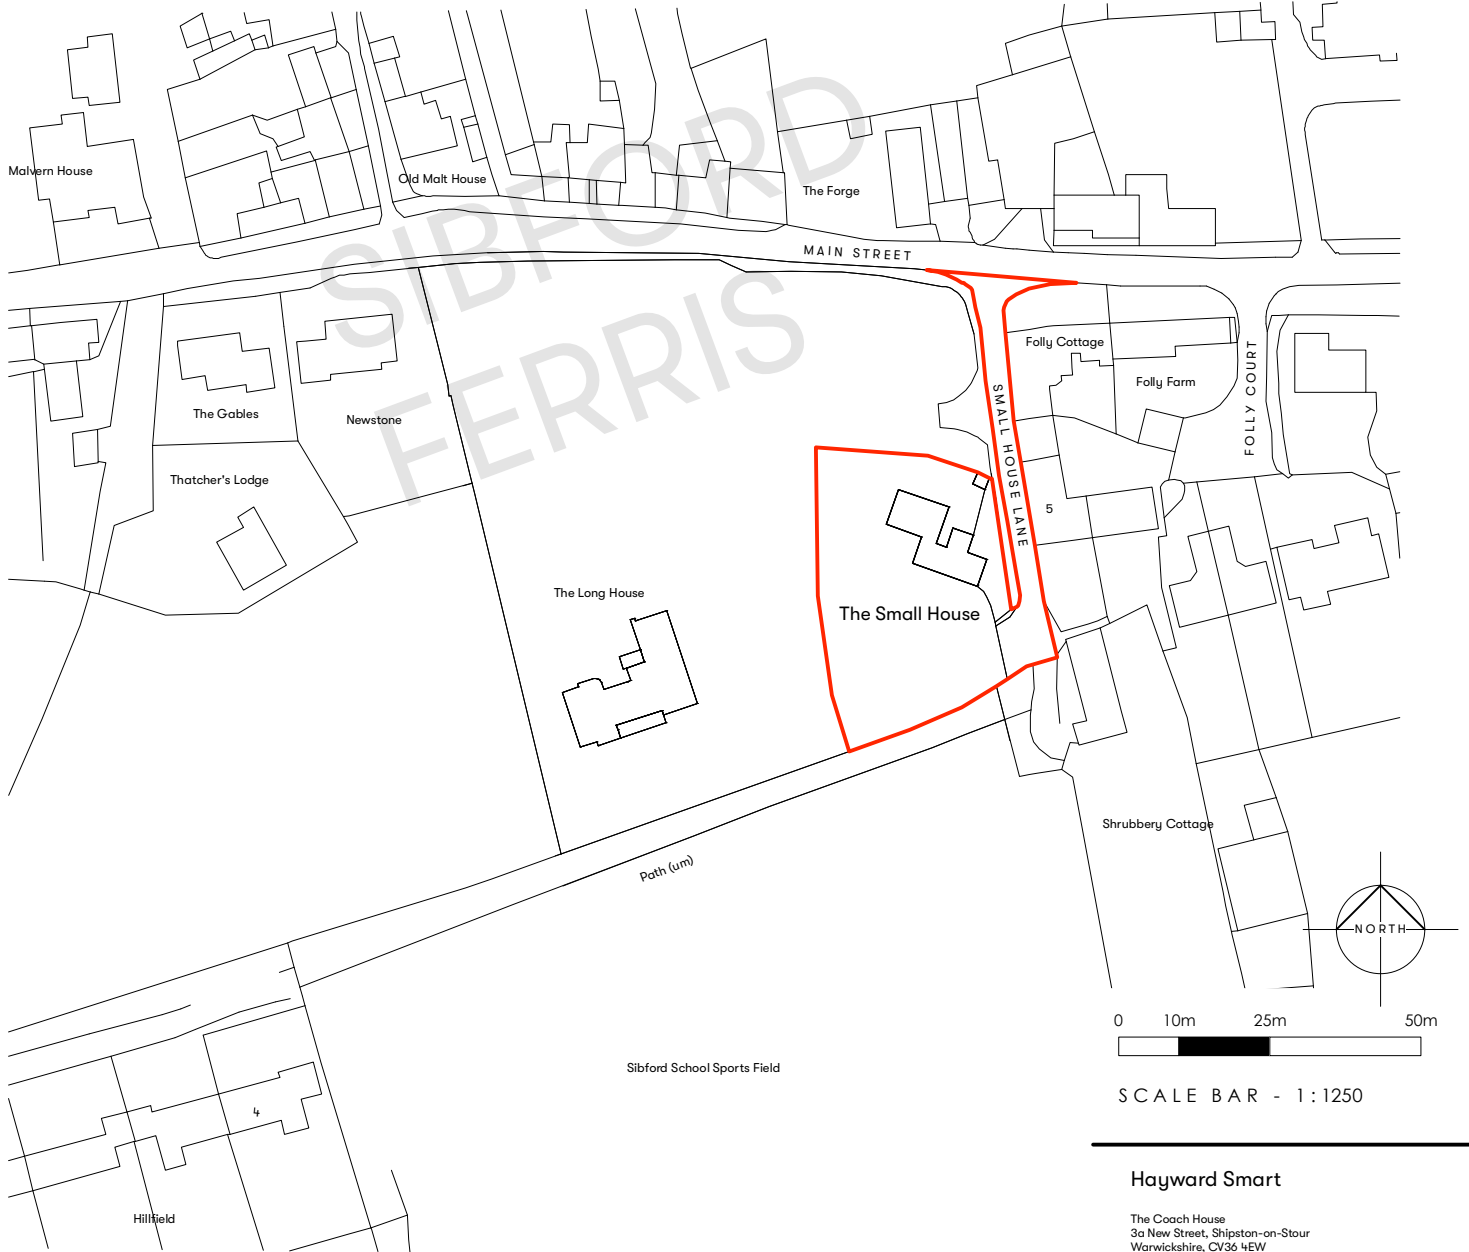

Issue:

PLANNING

Revisions:

SCALE BAR - 1:1250

Hayward Smart

The Coach House
3a New Street, Shipston-on-Stour
Warwickshire, CV36 4EW
01608 661000

studio@hsarchitects.co.uk

Client:

Mr W. Ikin

Project:

The Small House
Sibford Ferris

Drawing:

Site Location Plan

Date:

Oct 25

Scale:

1:1250 @ A4

Drawn:

OS Surveys

Job No:

25-025

Drawing No:

01