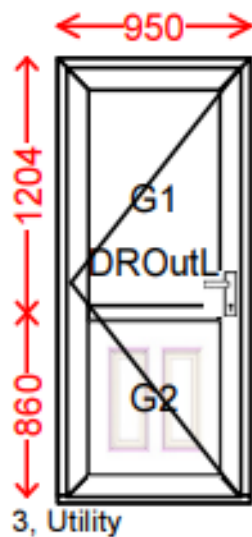

Utility Doors

Munster Joinery uPVC Utility Door. Utility Door Surrounds will be timber and primed to match the uPVC colours for each Character Type.