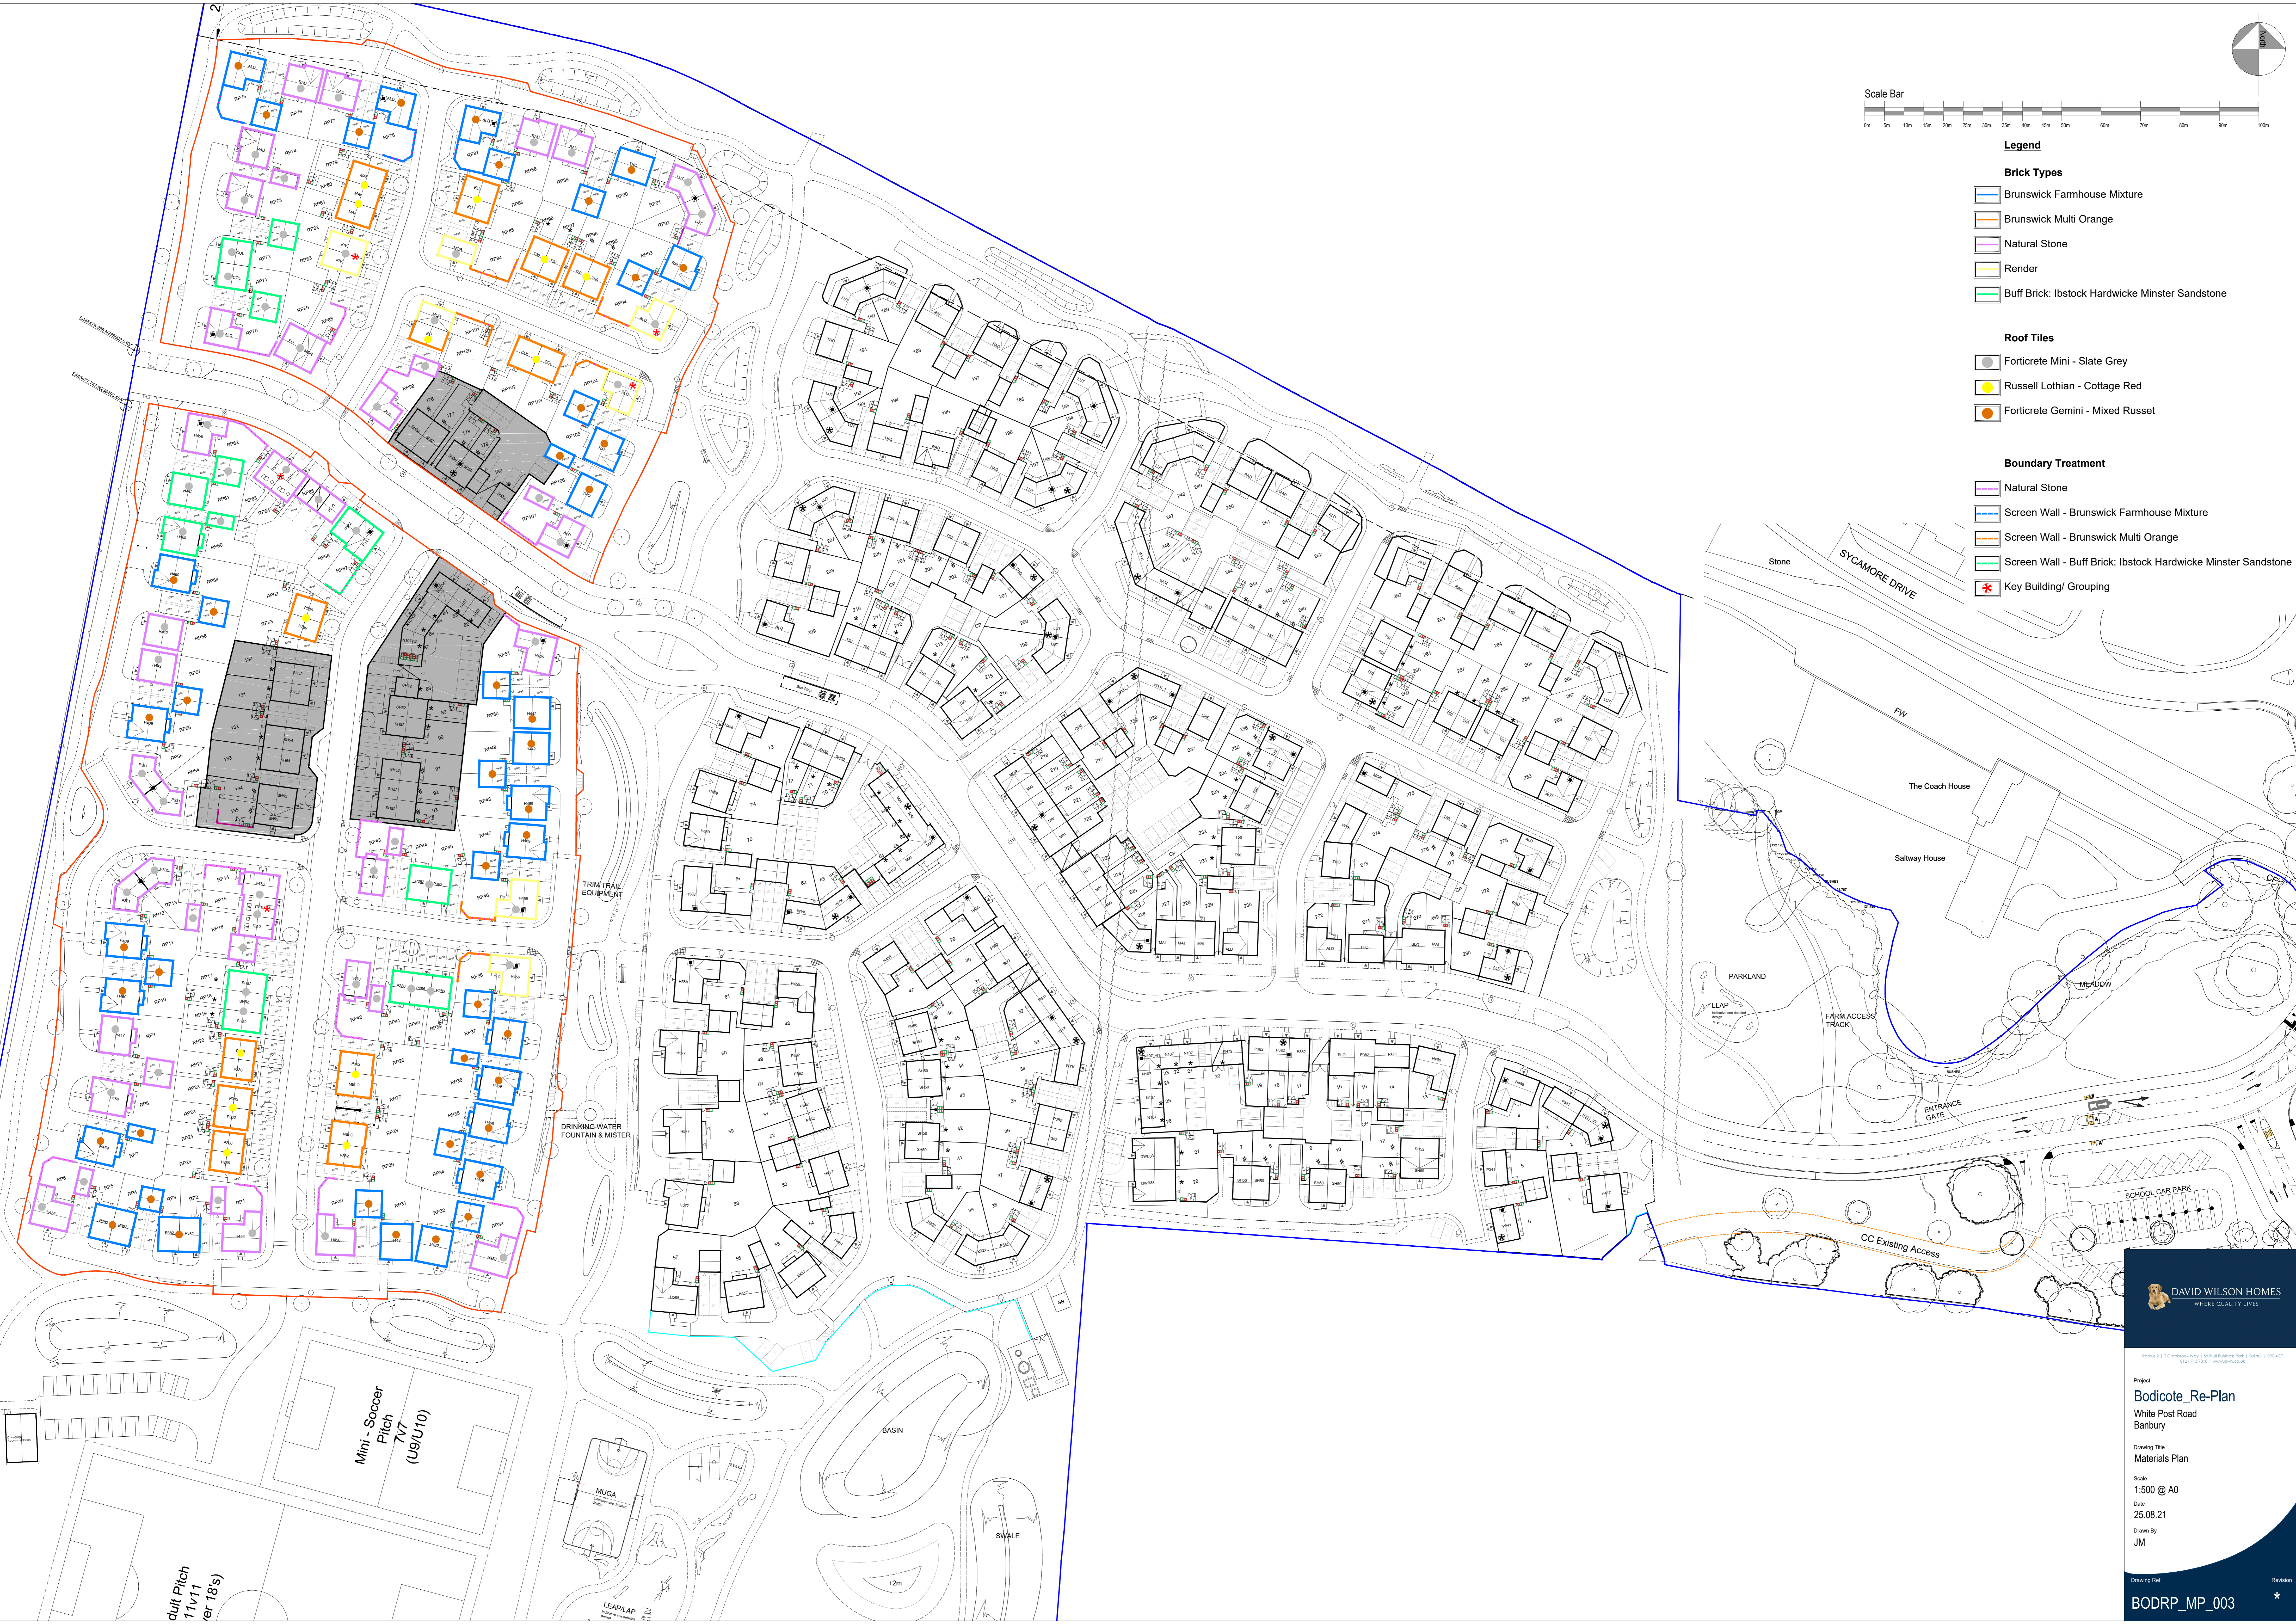

Legend

Brick Types

- Brunswick Farmhouse Mixture
- Brunswick Multi Orange
- Natural Stone
- Render
- Buff Brick: Ibstock Hardwicke Minster Sandstone

Roof Tiles

- Forticrete Mini - Slate Grey
- Russell Lothian - Cottage Red
- Forticrete Gemini - Mixed Russet

Boundary Treatment

- Natural Stone
- Screen Wall - Brunswick Farmhouse Mixture
- Screen Wall - Brunswick Multi Orange
- Screen Wall - Buff Brick: Ibstock Hardwicke Minster Sandstone
- Key Building/ Grouping

DAVID WILSON HOMES
WHERE QUALITY LIVES

Project
Bodicote_Re-Plan
White Post Road
Banbury

Drawing Title
Materials Plan

Scale
1:500 @ A0

Date
25.08.21

Drawn By
JM

Drawing Ref
BODRP_MP_003

Revision