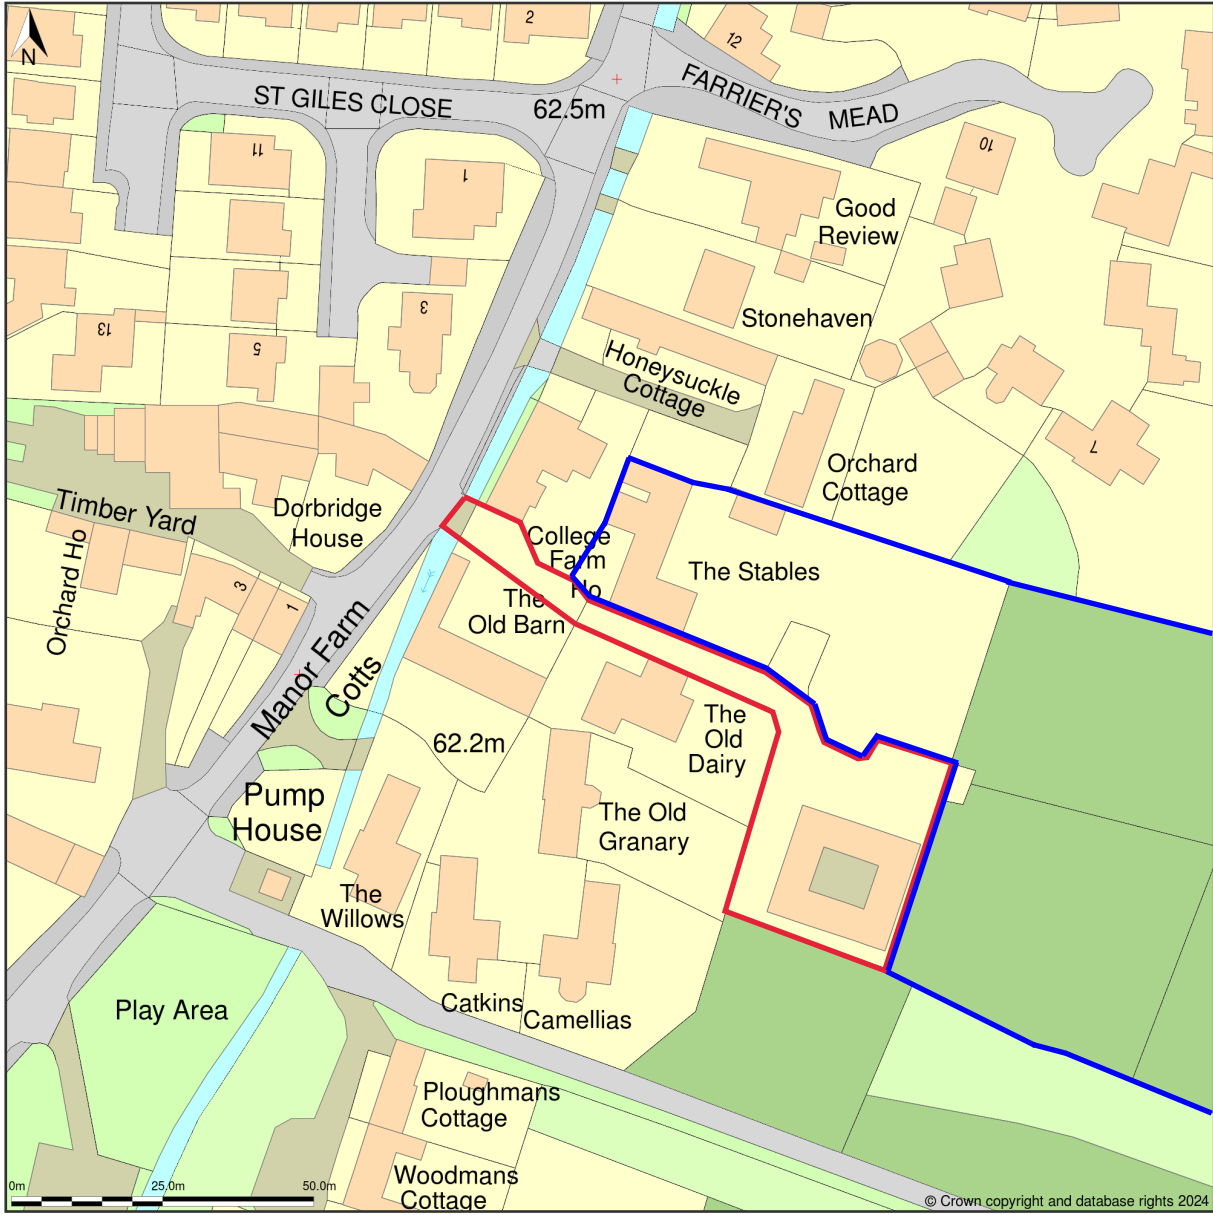

The Stables, College Farm, Wendlebury, Oxfordshire, OX25 2PR - Location Plan

Location Plan shows area bounded by: 455994.53, 219358.59 456194.53, 219558.59 (at a scale of 1:1250), OSGridRef: SP56091945. The representation of a road, track or path is no evidence of a right of way. The representation of features as lines is no evidence of a property boundary.

Produced on 15th Mar 2024 from the Ordnance Survey National Geographic Database and incorporating surveyed revision available at this date. Reproduction in whole or part is prohibited without the prior permission of Ordnance Survey. © Crown copyright 2024. Supplied by www.buyaplan.co.uk a licensed Ordnance Survey partner (100053143). Unique plan reference: #00886365-0DD1A8.