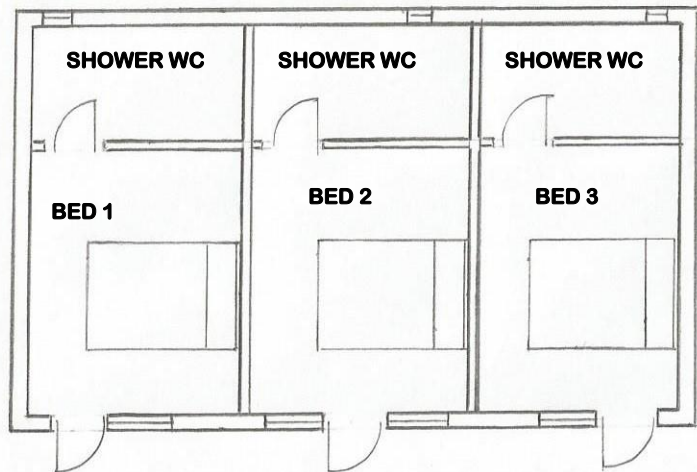

9 METRES

FLOOR PLAN

5.5 METRES

ROOF PLAN

**PROPOSED 3 HOLIDAY ROOMS
THE PHEASANT PLUCKERS INN
THE GREEN , BURDROP,
OX15 5RQ**

**SCALE: 1:100
PAPER SIZE: A4**