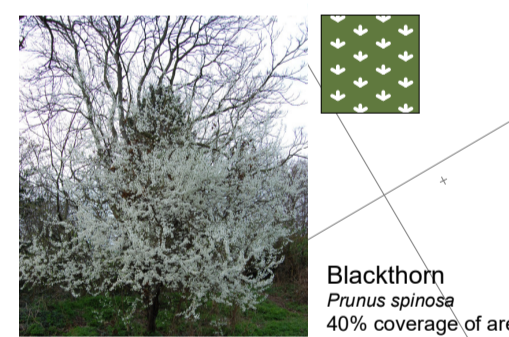

MANAGED NATURAL GRASSLAND

NEW WILDFLOWER MIX PLANTING

NEW SCRUB PLANTING

Limestone <10mm

Tarmac