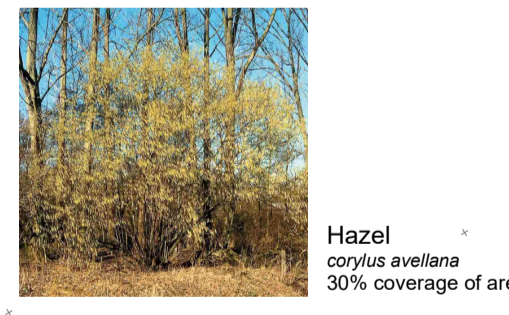

MANAGED NATURAL GRASSLAND

NEW WILDFLOWER MIX PLANTING

NEW SCRUB PLANTING

Limestone <10mm

Tarmac