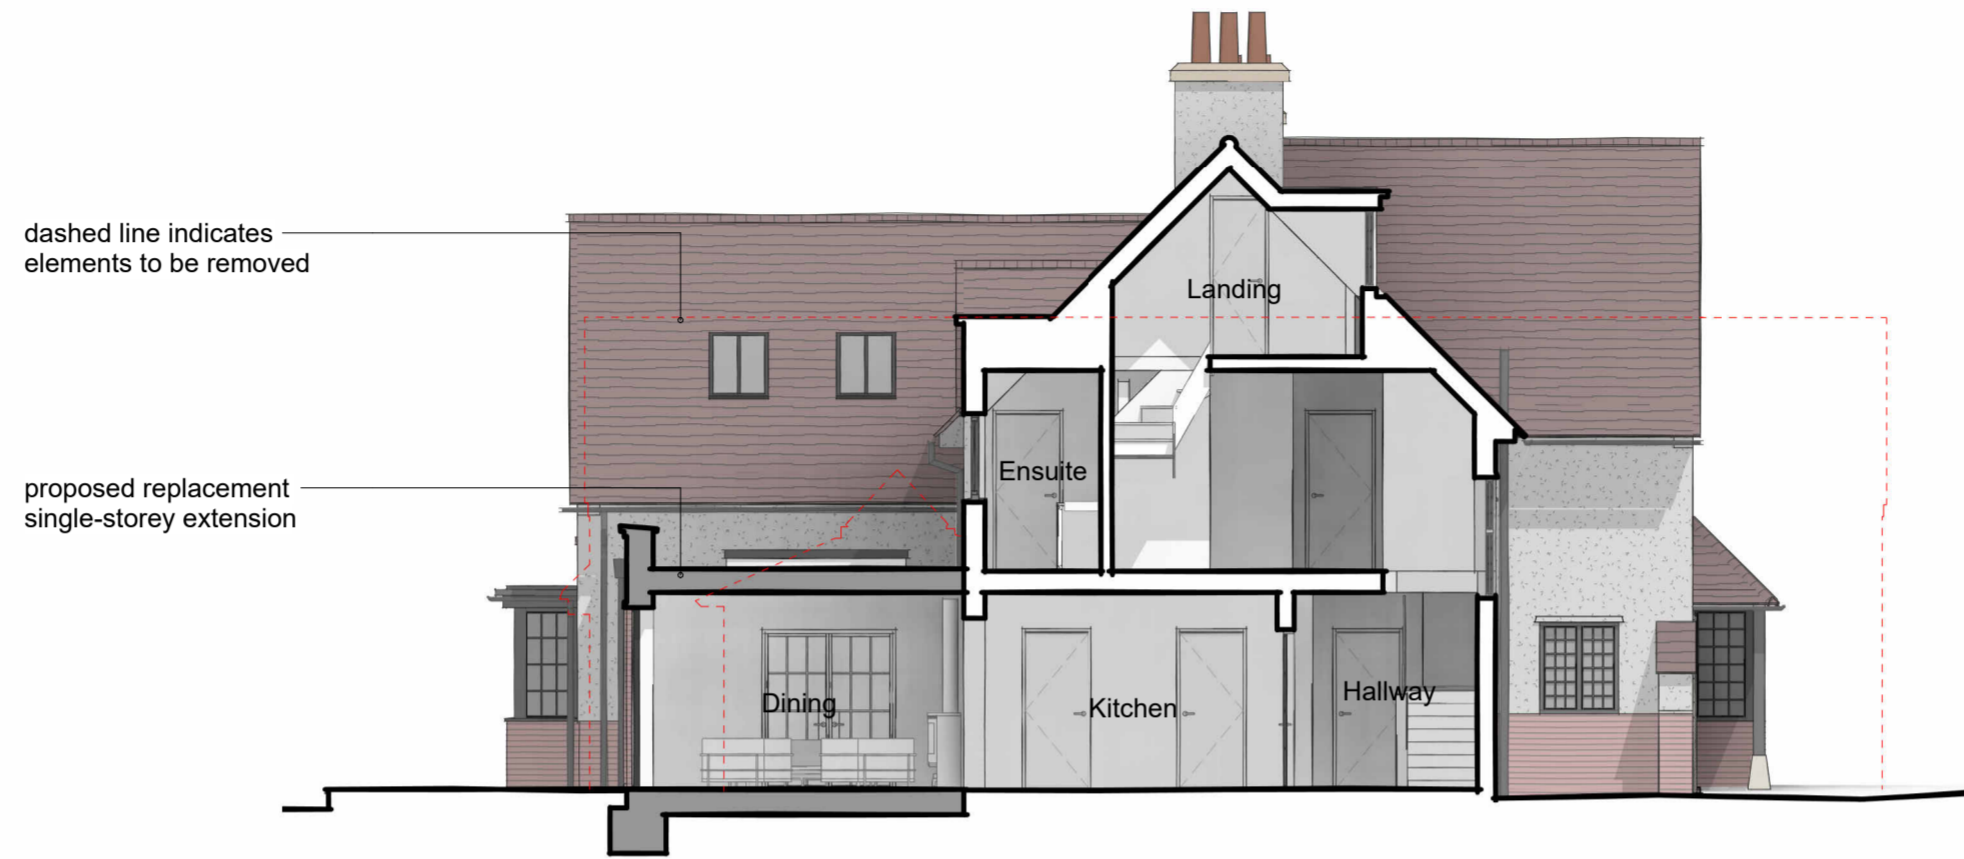

GENERAL NOTE
ALL DIMENSIONS MUST BE CHECKED ON SITE AND NOT
SCALED FROM THIS DRAWING
FOR USE IN PRECISE NAMED LOCATION ONLY
STUDIO-DB LTD. © ALL RIGHTS RESERVED

REVISIONS

Section A-A