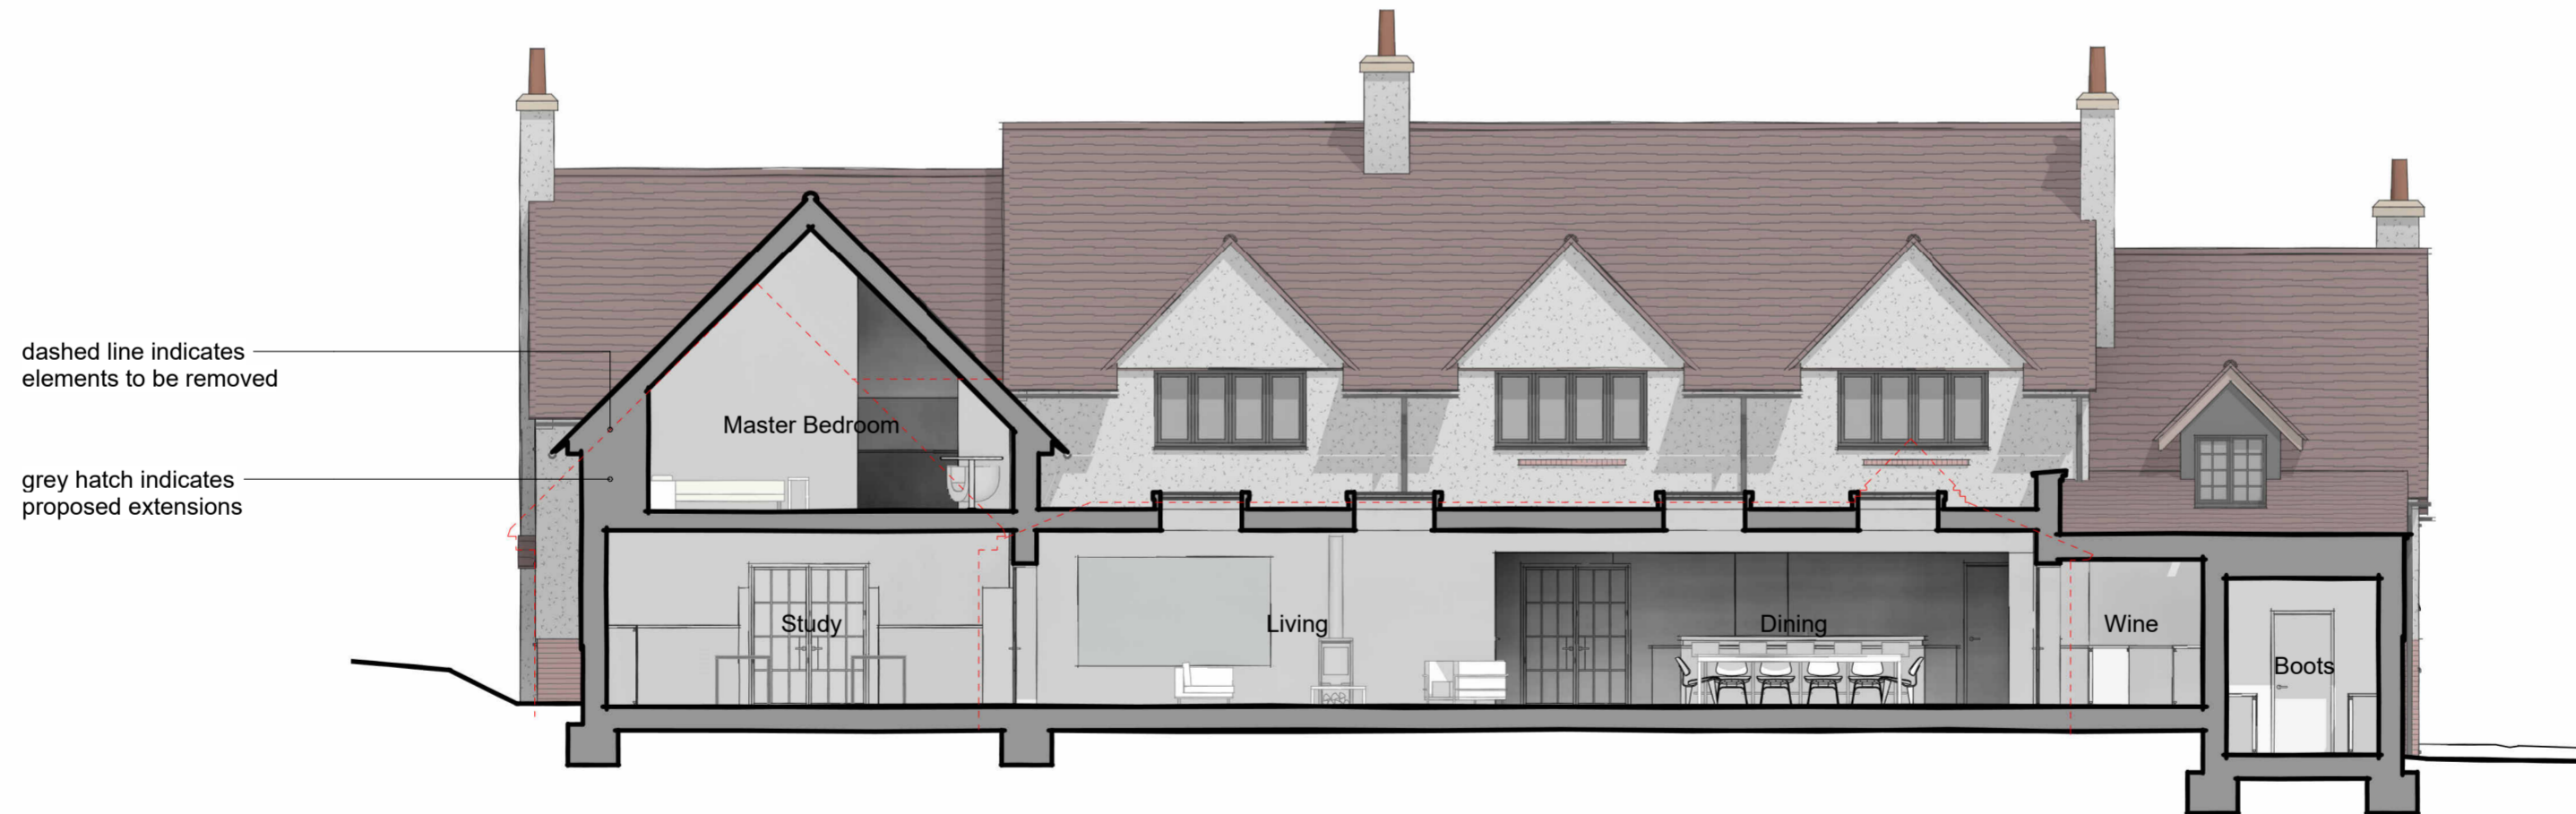

Section B-B

REVISION	DESCRIPTION	DATE

STATUS

PLANNING

PROJECT TITLE
THE BEECHES, HEYFORD ROAD,
STEEPLE ASTON, OX25 4SN

DRAWING TITLE
PROPOSED SECTIONS

FIRST ISSUED	DRAWN	SCALE (A3)
21/12/23	DBR	1:100

PROJECT - DRAWING NO - REVISION

23003-PL006-

StudioDB

architecture + design