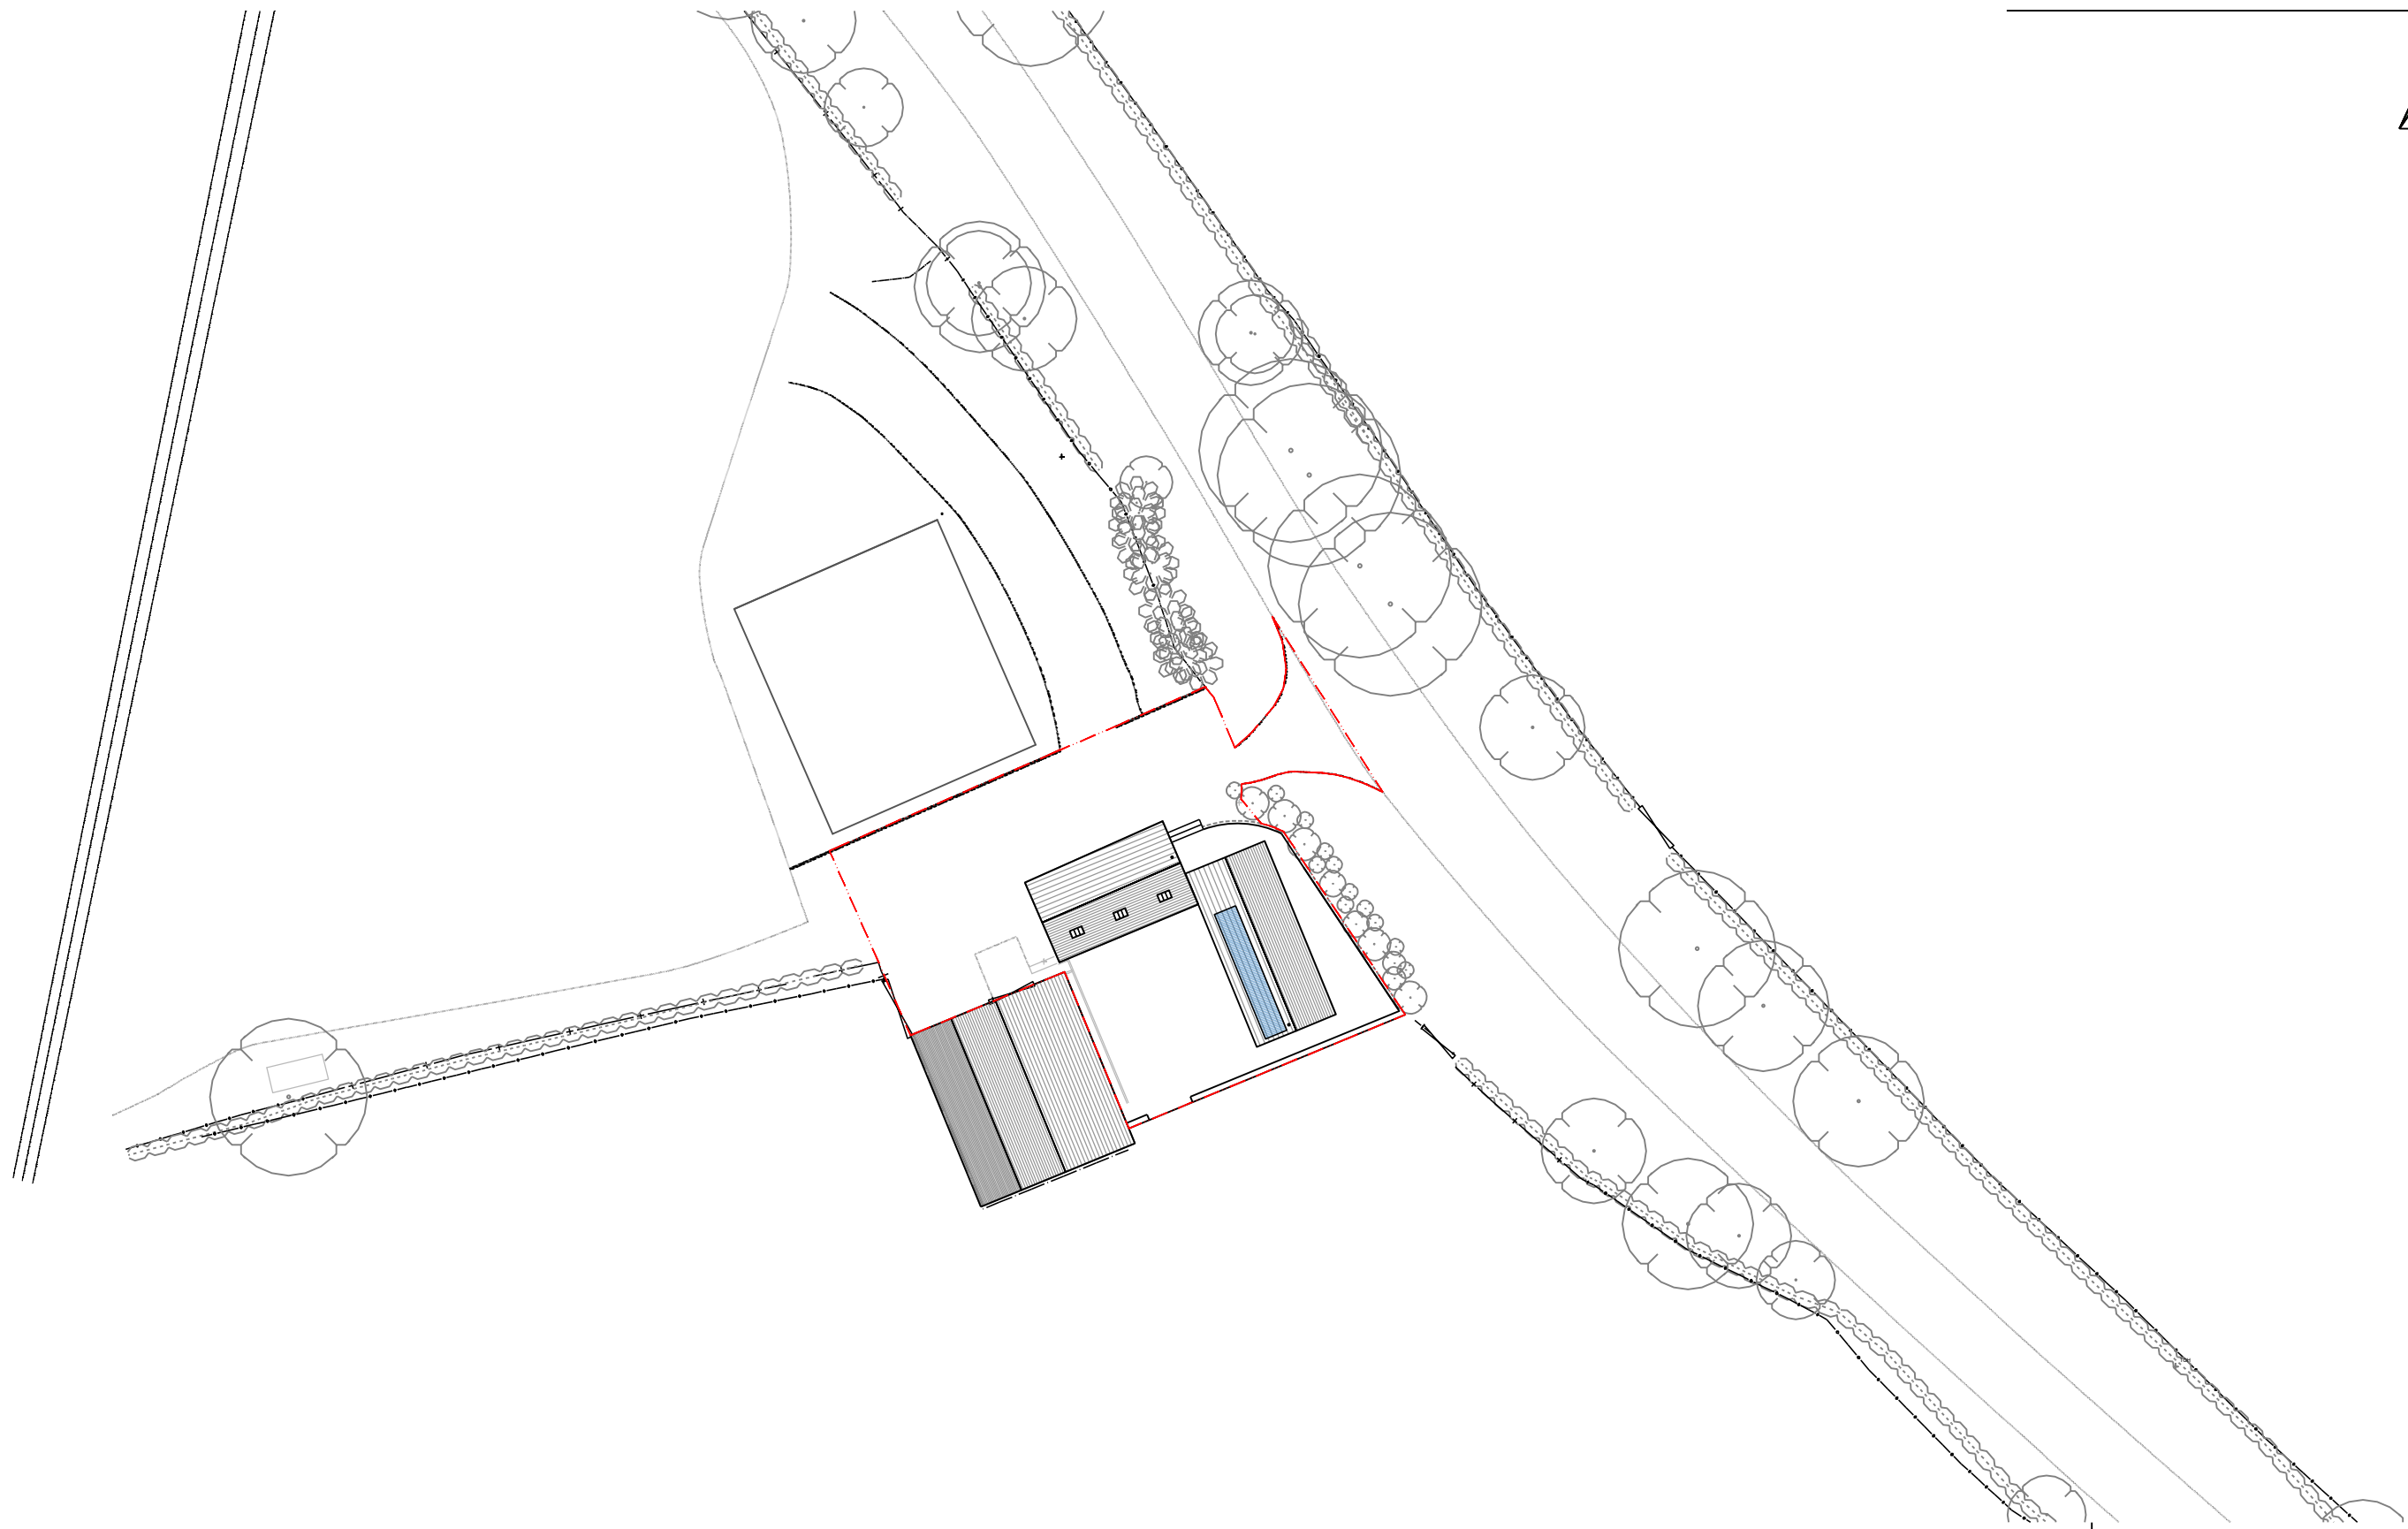

Do not scale from this drawing. Use figured dimensions only

Revision	Details	Date
/	First Issue	18.12.23

TE Architecture
Architecture & Design

The Studio @
Appletree Cottage
Sibford Gower
Oxfordshire
OX15 5RS

Email: info@tearchitecture.co.uk Tel: 01295 236200 / 07500 465555

Project:
Top Barn Farm, Sibford Gower

Drawing Title:
Existing Block Plan

Drawing Scale:
1:500

Paper Size:
A3

Job No: **23_061_** Drawing No: **003** Revision: **/**