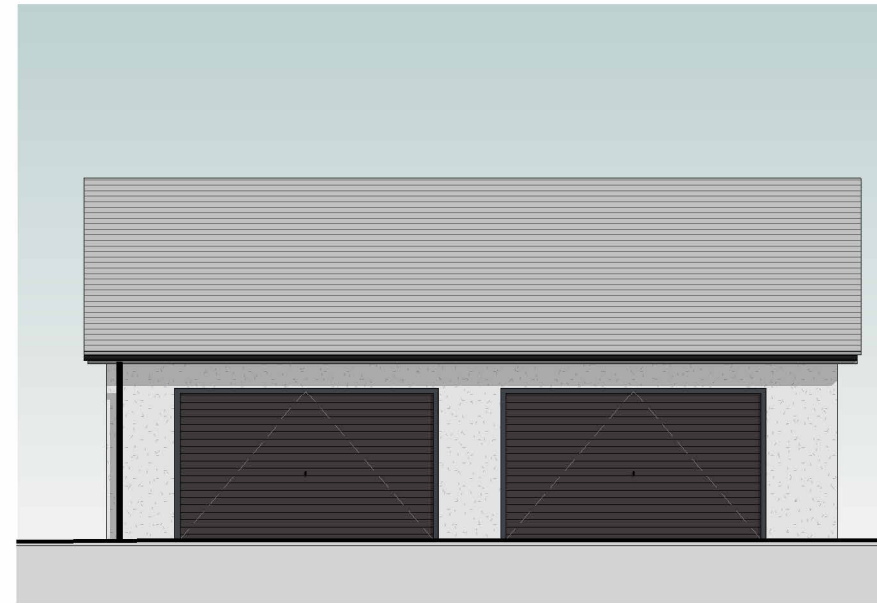

East Elevation Garage

1 : 100

Materials:

walls: brick to match existing to dpc & off white render
 roof: interlocking tiles to match existing
 garage doors: anthracite grey grp doors
 fascias/soffits: grey upvc
 rainwater goods: black upvc

North Elevation Garage

1 : 100

Materials:

walls: brick to match existing to dpc & off white render
 roof: interlocking tiles to match existing
 garage doors: anthracite grey grp doors
 fascias/soffits: grey upvc
 rainwater goods: black upvc

South Elevation Garage

1 : 100

Materials:

walls: brick to match existing to dpc & off white render
 roof: interlocking tiles to match existing
 garage doors: anthracite grey grp doors
 fascias/soffits: grey upvc
 rainwater goods: black upvc

West Elevation Garage

1 : 100

Materials:

walls: brick to match existing to dpc & off white render
 roof: interlocking tiles to match existing
 garage doors: anthracite grey grp doors
 fascias/soffits: grey upvc
 rainwater goods: black upvc