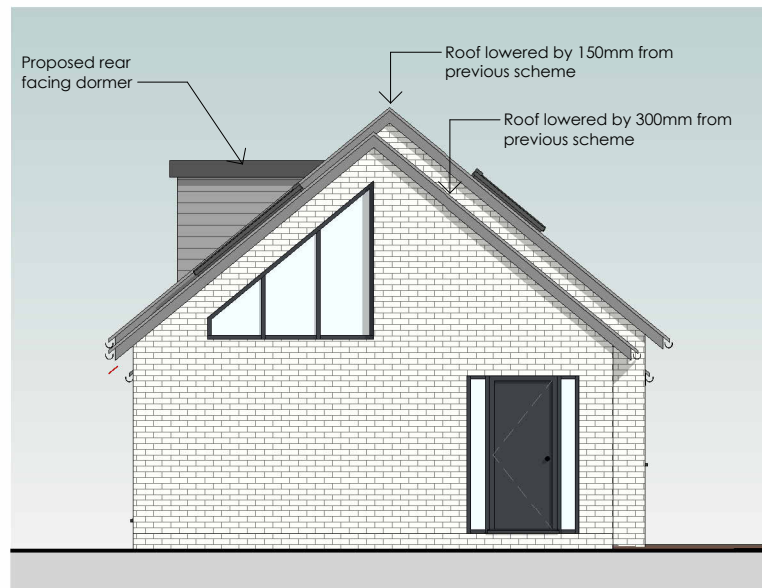

Materials:  
 Walls: Brick to match existing  
 Dormer Cheeks: Composite cladding, colour to match roof  
 Windows: Grey uPVC double glazed units  
 Doors: Grey uPVC double glazed units  
 Roof: Interlocking slates  
 Flat Roof: Grey single ply membrane  
 Rooflights: Velux  
 Fascias/Soffits: Grey uPVC  
 Rainwater Goods: Black uPVC

**South Elevation**  
 1 : 100

**West Elevation**  
 1 : 100