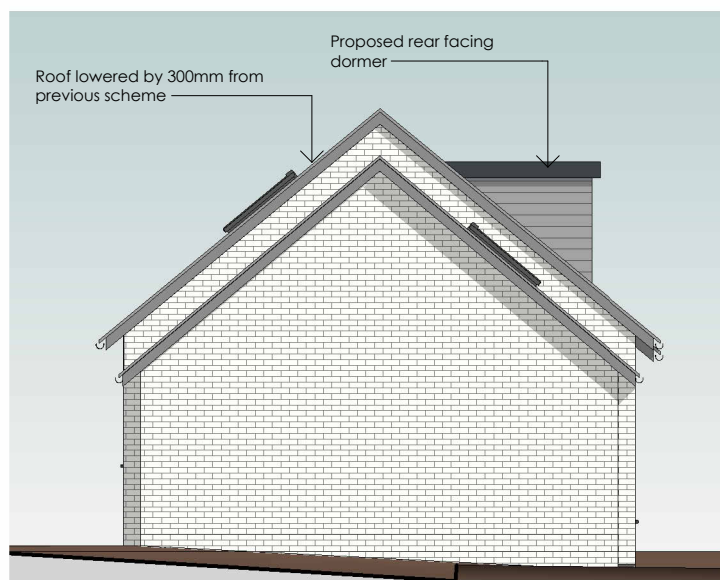

Materials:
 Walls: Brick to match existing
 Dormer Cheeks: Composite cladding, colour to match roof
 Windows: Grey uPVC double glazed units
 Doors: Grey uPVC double glazed units
 Roof: Interlocking slates
 Flat Roof: Grey single ply membrane
 Rooflights: Velux
 Fascias/Soffits: Grey uPVC
 Rainwater Goods: Black uPVC

North Elevation
 1 : 100

East Elevation
 1 : 100