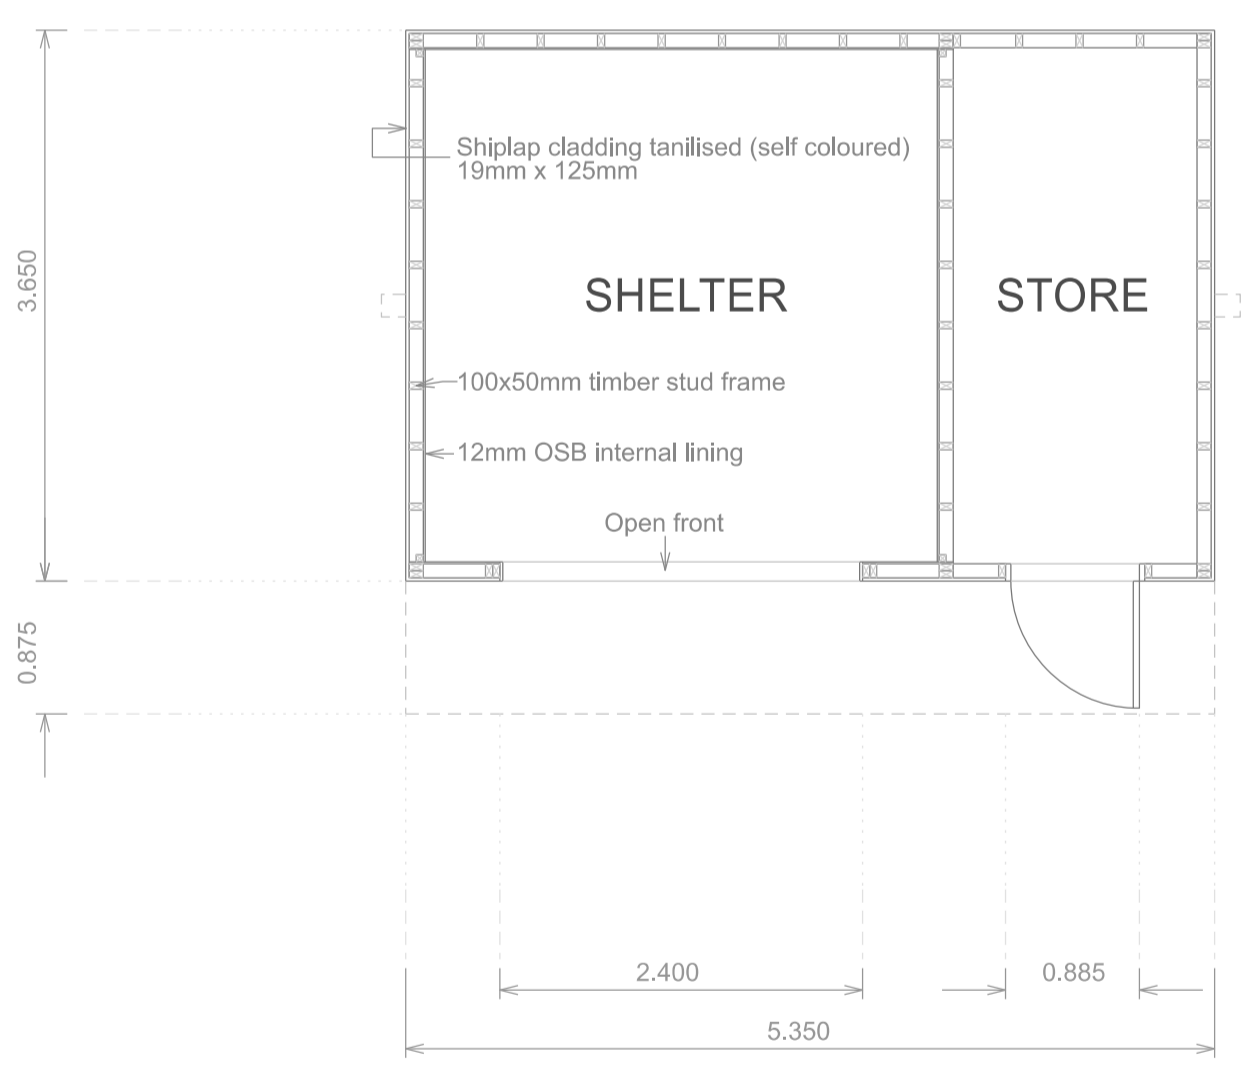

Floor Plan 1:50 As Proposed

See Addendum to D&A Statement (23.11.23)
for detail of the finishes and colour