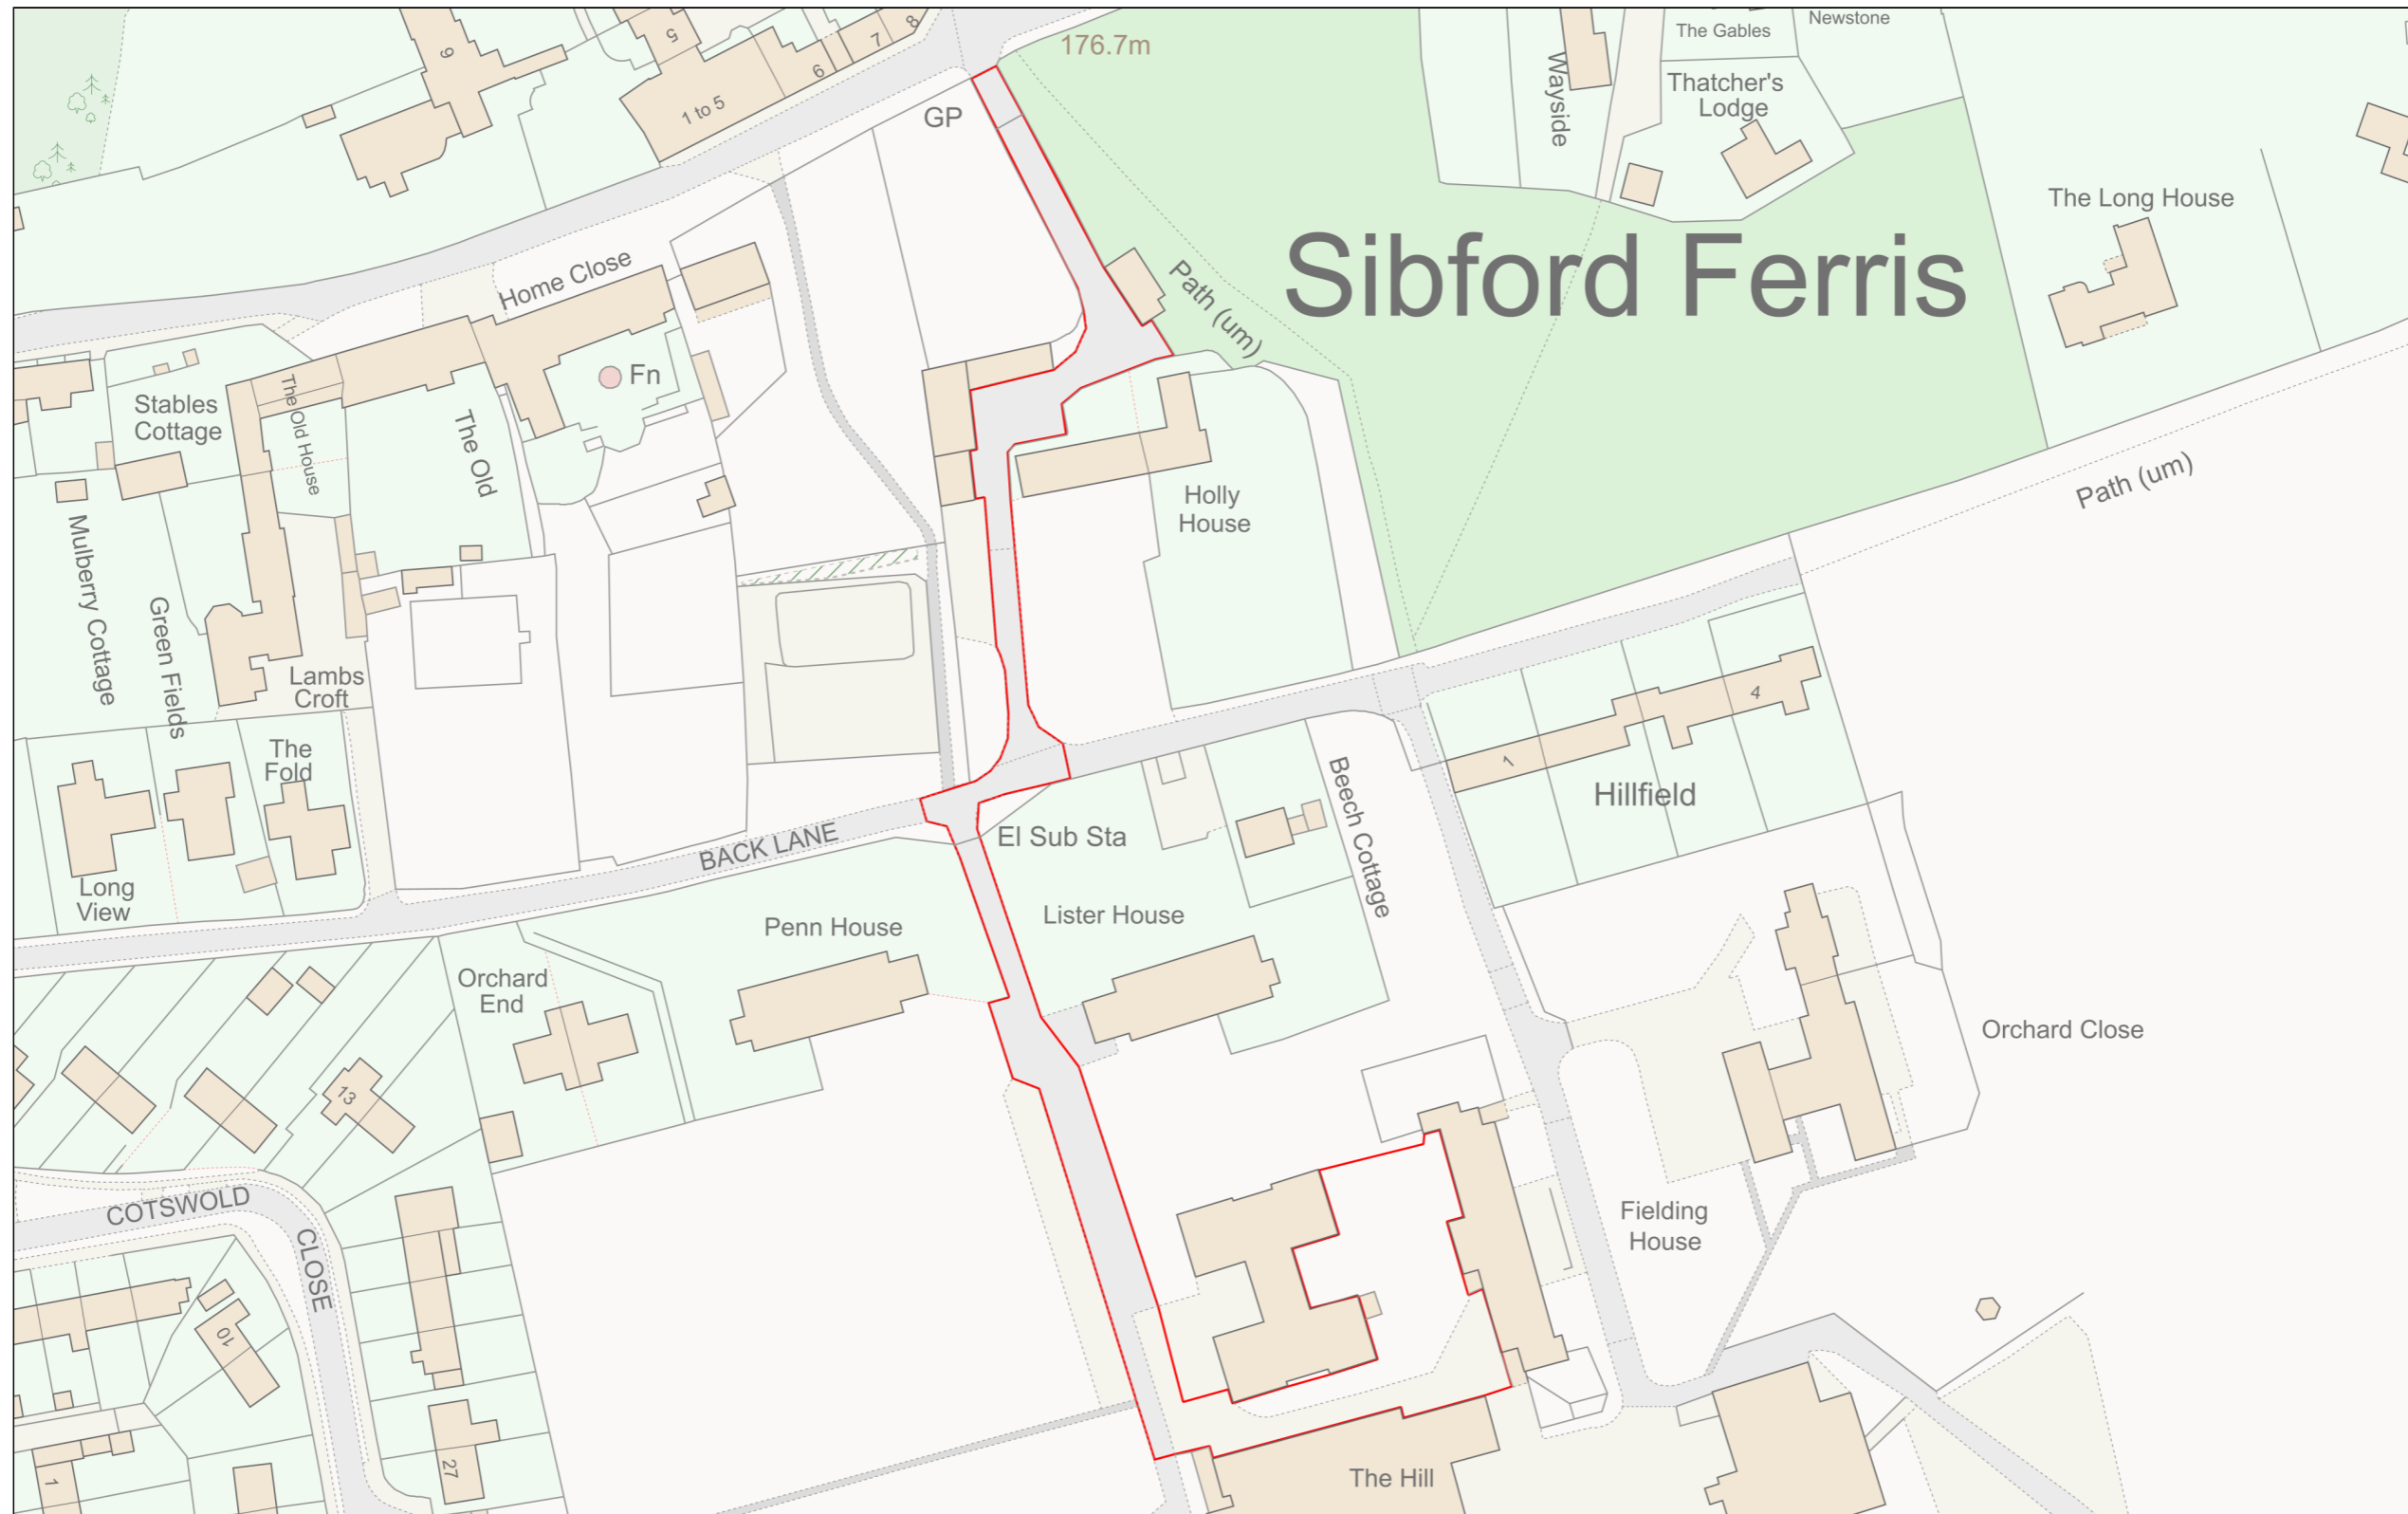

Location Plan

Site Address: **Sibford Ferris School, Back Lane, Sibford Ferris, OX15 5QL**

Date Produced: **14-Nov-2023**

Scale: **1:1250 @A3**

Planning Portal Reference: **PP-12529579v1**