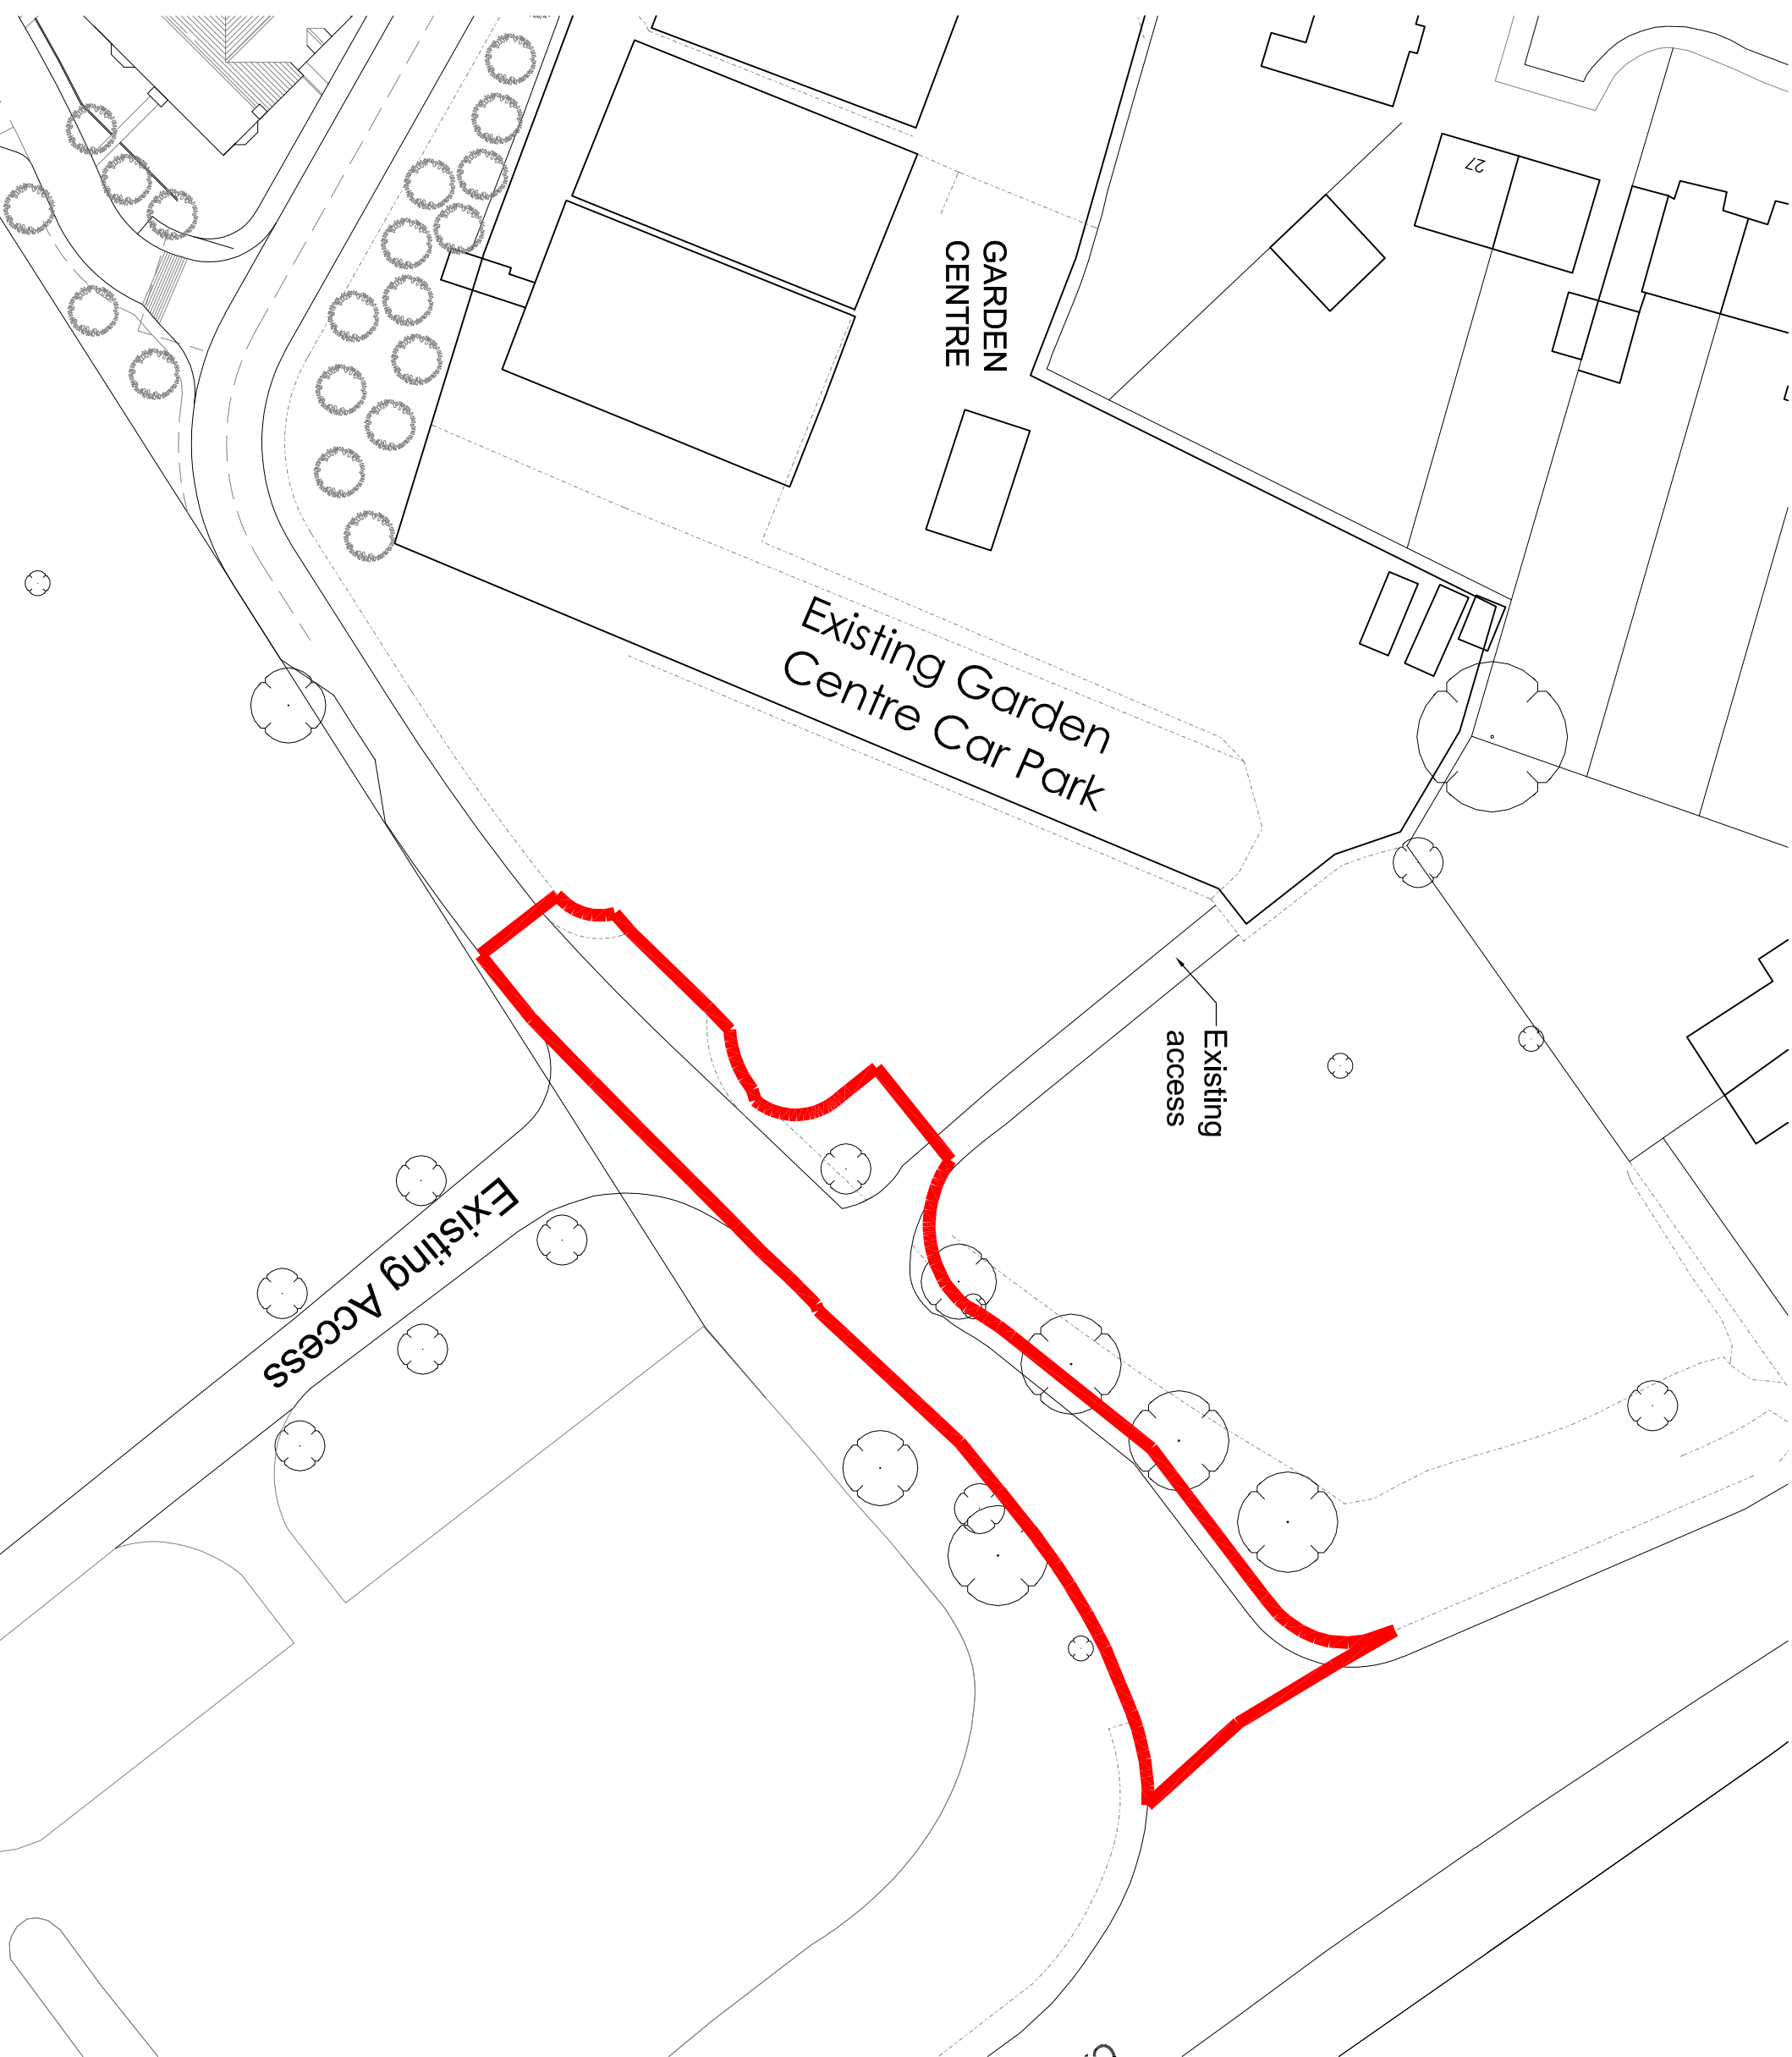

REV	DATE	DESCRIPTION

CALA GROUP LIMITED
Riverside House, Kildpur Lane, Woodburn Green
Hitch, Wymondley, Bakingshaw Lane, HP10 0JT
Tel: 01628 536200 Fax: 01628 536201
DX: 123610 Woodburn Green Email: info@cala.co.uk

Cotefield Farm, Bodicote	
Garden Centre Access Location Plan	
Scale 1:500 @ A3	Dwg No. CFB_FULL_PLN_209
Date 02.02.2017	Rev
Drawn	

1:500 @ A3
0 10m 20m 30m 40m